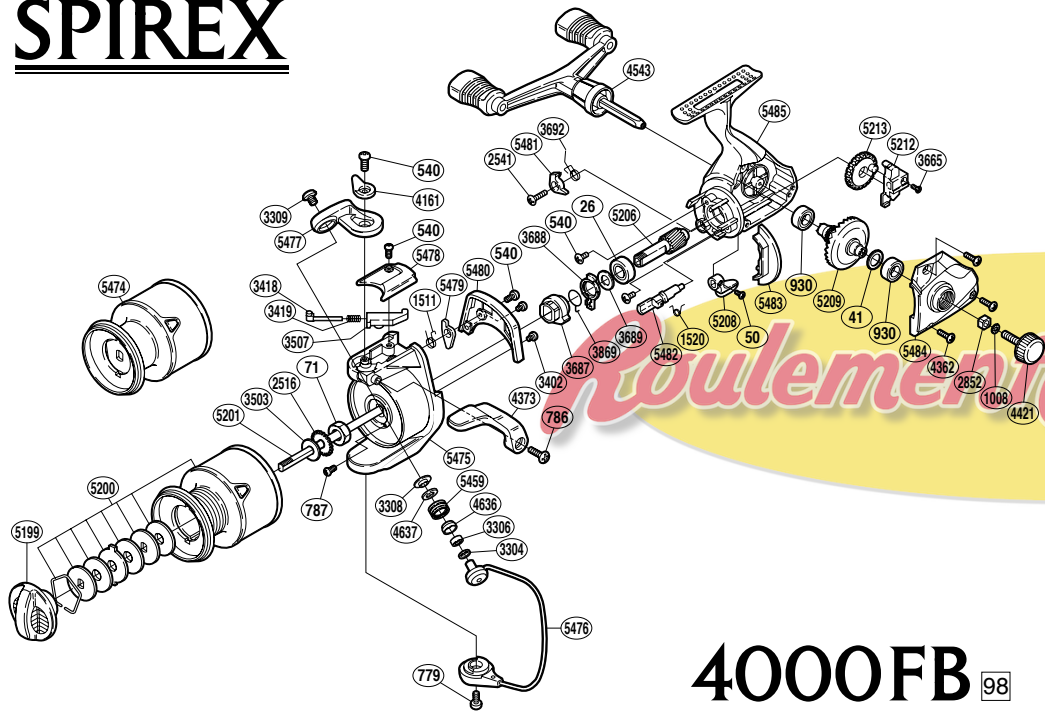

## 4000FB 98

RD No.	PARTS NAMES	RD No.	PARTS NAMES	RD No.	PARTS NAMES
0026	Ball Bearing	3418	Bail Spring Guide (A)	5206	Pinion Gear
0041	Drive Gear Washer	3419	Bail Spring	5208	Anti-Reverse Lever
0050	Anti-Reverse Lever Screw	3503	Spool Washer	5209	Drive Gear
0071	Rotor Nut	3507	Bail Spring Guide (B)	5212	Oscillating Slider
0540	Multi-Purpose Screw	3665	Slider Retainer Screw	5213	Oscillating Gear
0779	Bail Hold Support Screw	3687	Anti-Reverse Ratchet	5459	Line Roller
0786	Trigger Screw	3688	Anti-Reverse Lock Out	5474	Spool Assembly (graphite)
0787	Nut Lock Screw	3689	Bushing Washer	5475	Rotor
0930	Ball Bearing	3692	Anti-Reverse Pawl Spring	5476	Bail Assembly
1008	Handle Lock Washer	3869	Anti-Reverse Lock Out Spring	5477	Bail Arm
1511	Lever Spring	4161	Trigger Cam	5478	Bail Spring Cover
1520	Anti-Reverse Cam Spring	4362	Side Cover Screw	5479	Bail Trip Lever
2516	Spool Support	4373	Quick-Fire II Trigger	5480	Counterbalance Cover
2541	Anti-Reverse Pawl Screw	4421	Handle Screw Cap	5481	Anti-Reverse Pawl
2852	Handle Screw Lock	4543	Double Paddle Handle Assembly	5482	Anti-Reverse Cam
3304	Bearing Spacer	4636	Line Roller Bushing	5483	Side Cover Flange
3306	Line Roller Bearing	4637	Line Roller Spacer	5484	Side Cover
3308	Line Roller Washer	5199	Drag Knob	5485	Body
3309	Line Roller Screw	5200	Spool Assembly (aluminum)		
3402	Cover Screw	5201	Main Shaft		