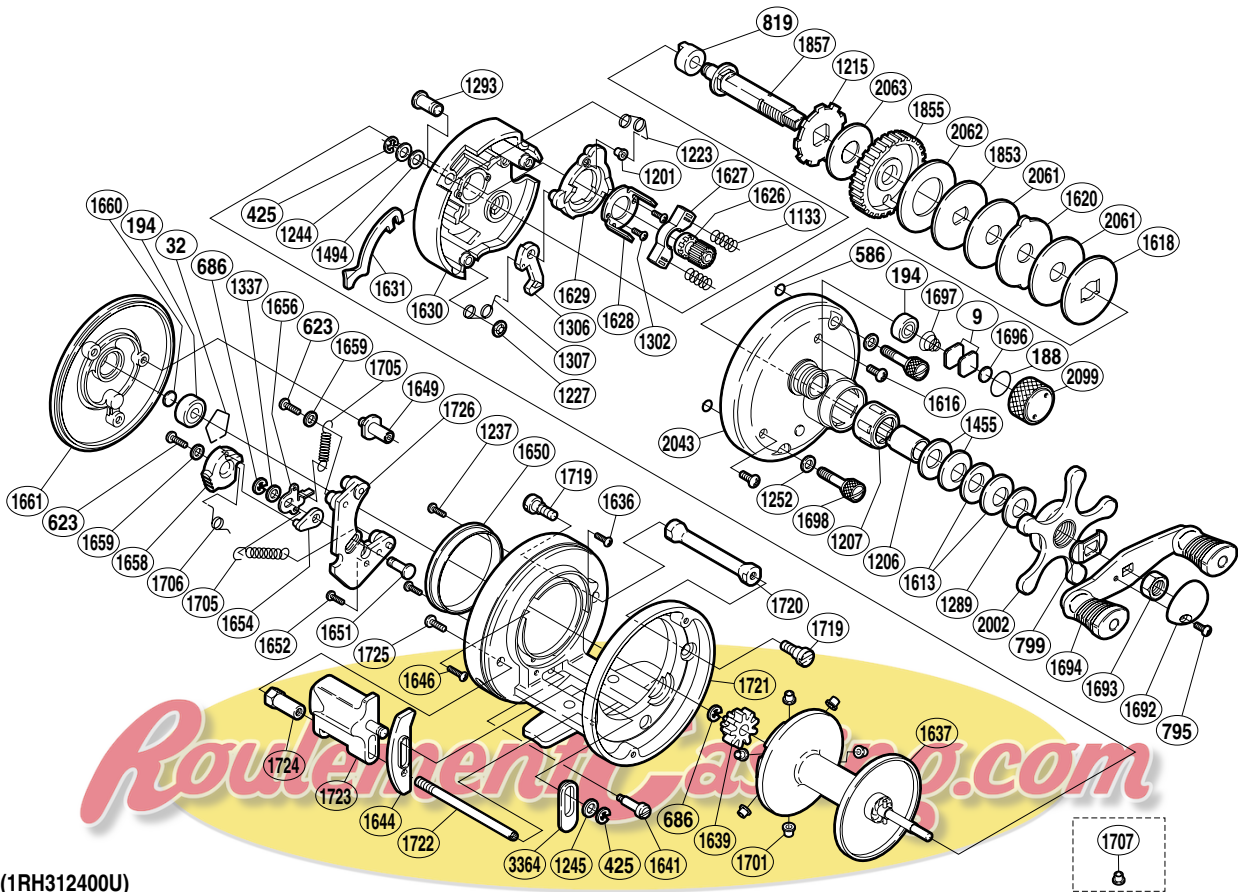

## CT-400S

(1RH312400U)

Part No.	Description	Part No.	Description	Part No.	Description
BNT0009	Cast Control Spacer (A)	BNT1494	Drive Shaft Washer (B)	BNT1694	Handle Assembly
BNT0032	Bearing Retainer	BNT1613	Drag Spring Washer (L)	BNT1696	Cast Control Spacer (B)
BNT0188	"O" Ring	BNT1616	Right Side Plate Screw	BNT1697	Spool Tension Spring
BNT0194	Ball Bearing	BNT1618	Key Washer (C)	BNT1698	Right Side Plate Bolt
BNT0425	"E" Lock	BNT1620	Eared Washer	BNT1701	Brake Collar (gray)
BNT0586	Bolt Retainer	BNT1626	Pinion Gear	BNT1705	Click Spring
BNT0623	Multi-Purpose Screw	BNT1627	Yoke	BNT1706	Click Switch Spring
BNT0686	"E" Lock	BNT1628	Clutch Cam Retainer	BNT1719	Front Crossbar Screw
BNT0795	Handle Nut Plate Screw	BNT1629	Clutch Cam	BNT1720	Front Crossbar
BNT0799	Friction Washer	BNT1630	Set Plate	BNT1721	Forged One-Piece Frame Assembly
BNT0819	Drive Shaft Bushing	BNT1631	Clutch Plate	BNT1722	Clutch Bar Support
BNT1133	Yoke Spring	BNT1636	Left Side Plate Screw (short)	BNT1723	Quick-Fire II Clutch Bar
BNT1201	Retractor Spring Collar	BNT1637	Spool Assembly	BNT1724	Clutch Bar Support Sleeve
BNT1206	Roller Clutch Inner Tube	BNT1639	Idle Gear (A) / Click Gear	BNT1725	Sleeve Screw
BNT1207	Roller Clutch Bearing	BNT1641	Left Side Plate Bolt	BNT1726	Click Plate
BNT1215	Anti-Reverse Ratchet	BNT1644	Clutch Bar Guide (B)	BNT1853	Key Washer (A)
BNT1223	Retractor Spring	BNT1646	Left Side Plate Screw (long)	BNT1855	Drive Gear
BNT1227	Clutch Pawl Spring Retainer	BNT1649	Idle Gear Shaft	BNT1857	Drive Shaft
BNT1237	Brake Ring Screw	BNT1650	Brake Ring	BNT2002	Star Drag
BNT1244	Drive Shaft Spacer	BNT1651	Click Shaft	BNT2043	Right Side Plate
BNT1245	Clutch Bar Support Spacer	BNT1652	Click Plate Screw	BNT2061	Drag Washer (C-G)
BNT1252	Right Side Plate Bolt Washer	BNT1654	Click Link	BNT2062	Drag Washer (B-G)
BNT1289	Star Drag Spacer	BNT1656	Click Pawl	BNT2063	Drag Washer (A-G)
BNT1293	Retractor Spring Pin	BNT1658	Click Switch	BNT2099	Cast Control Cap
BNT1302	Clutch Cam Screw	BNT1659	Lock Washer	BNT3364	Clutch Bar Guide (A)
BNT1306	Clutch Pawl	BNT1660	Spacer (B)		
BNT1307	Clutch Pawl Spring	BNT1661	Left Side Plate		
BNT1337	Spacer	BNT1692	Handle Nut Plate		
BNT1455	Drag Spring Washer (H)	BNT1693	Handle Nut	BNT1707	Brake Collar (clear)