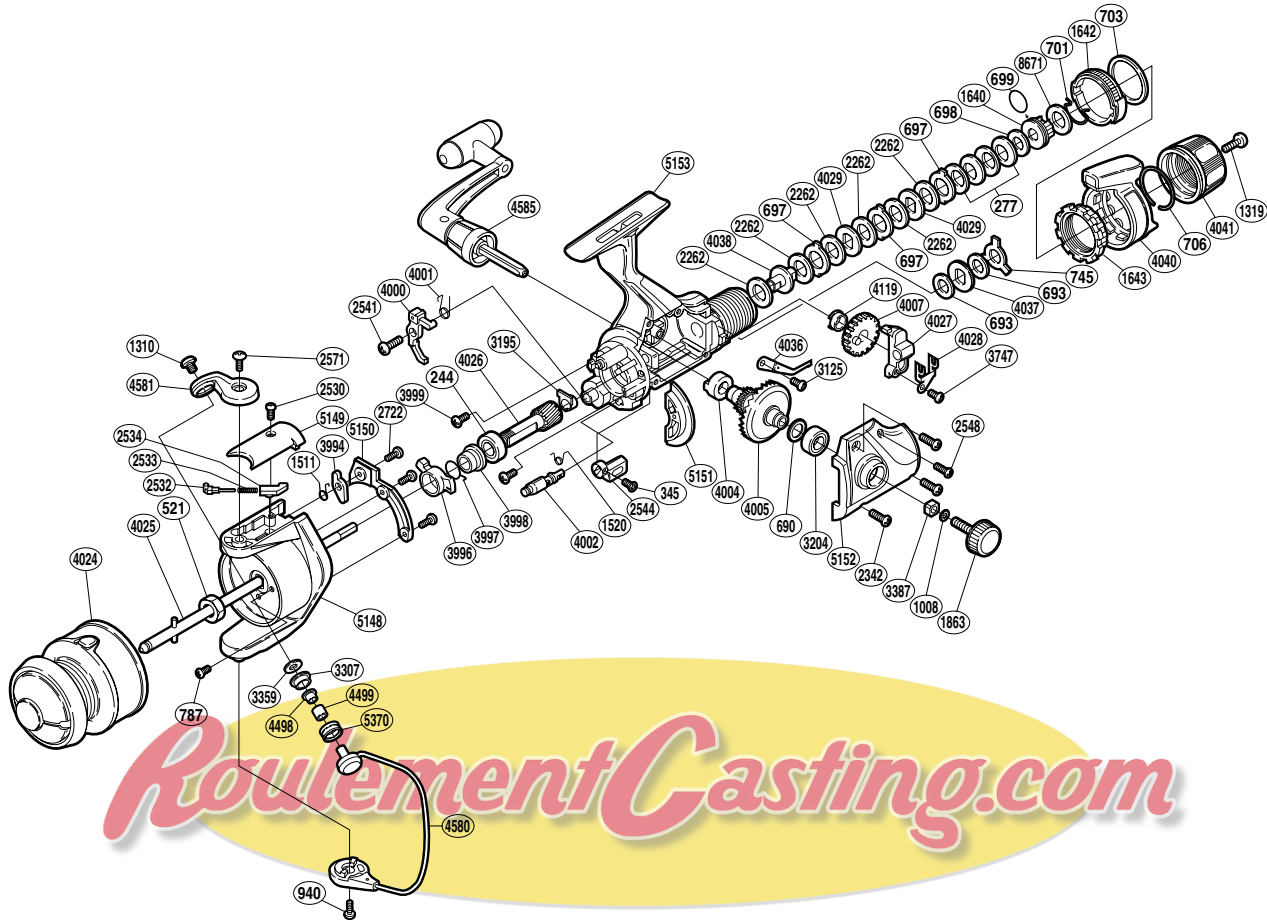

### SGT-6000

Part No.	Description	Part No.	Description	Part No.	Description
RD 0244	Ball Bearing	RD 2530	Bail Spring Cover Screw	RD 4007	Oscillating Gear
RD 0277	Coned Disc Spring	RD 2532	Bail Spring Guide (A)	RD 4024	Spool Assembly (S-6)
RD 0345	Anti-Reverse Lever Screw	RD 2533	Bail Spring	RD 4025	Main Shaft
RD 0521	Rotor Nut	RD 2534	Bail Spring Guide (B)	RD 4026	Pinion Gear
RD 0690	Drive Gear Washer	RD 2541	Anti-Reverse Pawl Screw	RD 4027	Oscillating Slider
RD 0693	Drag Washer "C2" (cloth)	RD 2544	Anti-Reverse Lever	RD 4028	Oscillating Slider Retainer
RD 0697	Eared Washer "B"	RD 2548	Side Cover Screw (small)	RD 4029	Key Washer "A"
RD 0698	Drag Spring Washer	RD 2571	Bail Arm Screw	RD 4036	Drag Click
RD 0699	"O" Ring	RD 2722	Counterbalance Cover Screw	RD 4037	Click Gear
RD 0701	Hold Click Spring	RD 3125	Drag Click Screw	RD 4038	Drag Shaft
RD 0703	Fightin' Pressure Screw Washer	RD 3195	Bushing	RD 4040	Fightin' Drag Lever
RD 0706	Lever Hold Spring	RD 3204	Ball Bearing	RD 4041	Drag Programmer
RD 0745	Eared Washer "Bf"	RD 3307	Line Roller Bushing	RD 4119	Oscillating Gear Bushing
RD 0787	Nut Lock Screw	RD 3359	Line Roller Washer	RD 4498	Line Roller Collar (A)
RD 0940	Bail Hold Support Screw	RD 3387	Handle Screw Lock	RD 4499	Line Roller Collar (B)
RD 1008	Handle Lock Washer	RD 3747	Slider Retainer Screw	RD 4580	Bail Assembly
RD 1310	Line Roller Screw	RD 3994	Bail Trip Lever	RD 4581	Bail Arm
RD 1319	Drag Programmer Screw	RD 3996	Anti-Reverse Lock Out	RD 4585	Handle Assembly
RD 1511	Lever Spring	RD 3997	Anti-Reverse Lock Out Spring	RD 5148	Rotor
RD 1520	Anti-Reverse Cam Spring	RD 3998	Lock Out Spring Holder	RD 5149	Bail Spring Cover
RD 1640	Pressure Screw	RD 3999	Bearing Retainer Screw	RD 5150	Counterbalance Cover
RD 1642	Lever Click Gear	RD 4000	Anti-Reverse Pawl	RD 5151	Side Cover Flange
RD 1643	Fightin' Pressure Screw	RD 4001	Anti-Reverse Pawl Spring	RD 5152	Side Cover
RD 1863	Handle Screw Cap	RD 4002	Anti-Reverse Cam	RD 5153	Body
RD 2262	Drag Washer "C1" (blue)	RD 4004	Drive Gear Bushing	RD 5370	Line Roller
RD 2342	Side Cover Screw (large)	RD 4005	Drive Gear	RD 8671	Pressure Screw Washer