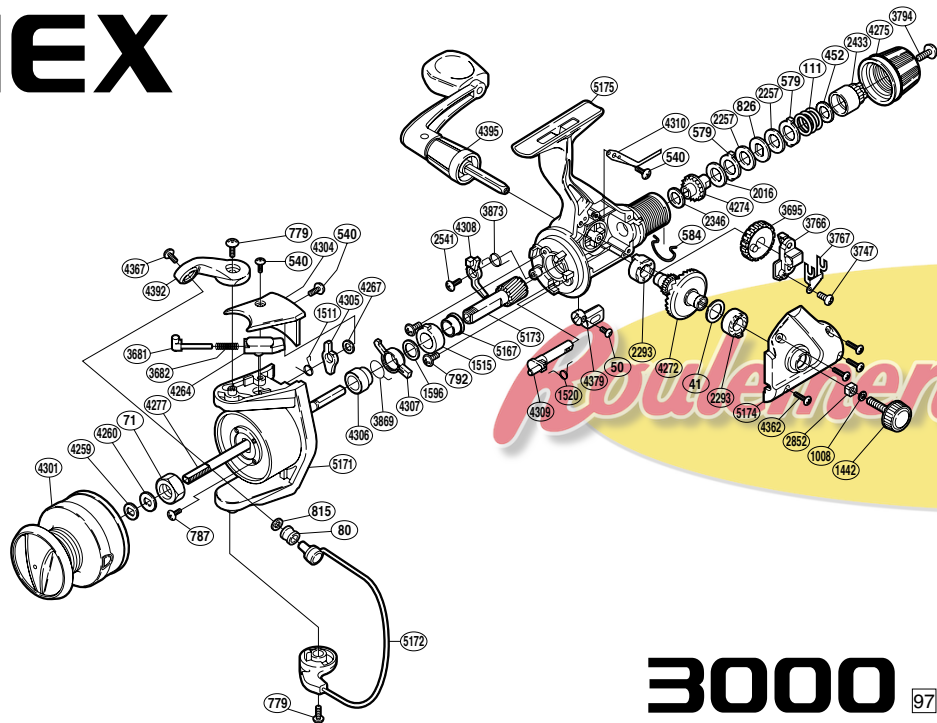

EX

3000

97

RD No.	PARTS NAMES	RD No.	PARTS NAMES	RD No.	PARTS NAMES
0041	Drive Gear Washer	2257	Drag Washer "H" (blue)	4275	Drag Knob
0050	Anti-Reverse Lever Screw	2293	Drive Gear Bushing	4277	Main Shaft
0071	Rotor Nut	2346	Drag Washer "C" (cloth)	4301	Spool Assembly
0080	Line Roller	2433	Pressure Screw	4304	Bail Spring Cover
0111	Drag Coil Spring	2541	Anti-Reverse Pawl Screw	4305	Bail Trip Lever
0452	Drag Spring Washer	2852	Handle Screw Lock	4306	Lock Out Spring Holder
0540	Multi-Purpose Screw	3681	Bail Spring Guide (A)	4307	Anti-Reverse Lock Out
0579	Eared Washer "B"	3682	Bail Spring	4308	Anti-Reverse Pawl
0584	Hold Click Spring	3695	Oscillating Gear	4309	Anti-Reverse Cam
0779	Multi-Purpose Screw	3747	Slider Retainer Screw	4310	Drag Click
0787	Nut Lock Screw	3766	Oscillating Slider	4362	Side Cover Screw
0792	Bushing Retainer Screw	3767	Oscillating Slider Retainer	4367	Line Roller Screw
0815	Line Roller Washer	3794	Drag Knob Screw	4379	Anti-Reverse Lever
0826	Key Washer "A"	3869	Anti-Reverse Lock Out Spring	4392	Bail Arm
1008	Handle Lock Washer	3873	Anti-Reverse Pawl Spring	4395	Handle Assembly
1442	Handle Screw Cap	4259	Spool Washer	5167	Bushing Spacer
1511	Lever Spring	4260	Spool Support	5171	Rotor
1515	Bushing	4264	Bail Spring Guide (B)	5172	Bail Assembly
1520	Anti-Reverse Cam Spring	4267	Bail Trip Lever Washer	5173	Pinion Gear
1596	Bushing Washer	4272	Drive Gear	5174	Side Cover
2016	Drag Washer "H" (cloth)	4274	Drag Shaft	5175	Body

(080715)