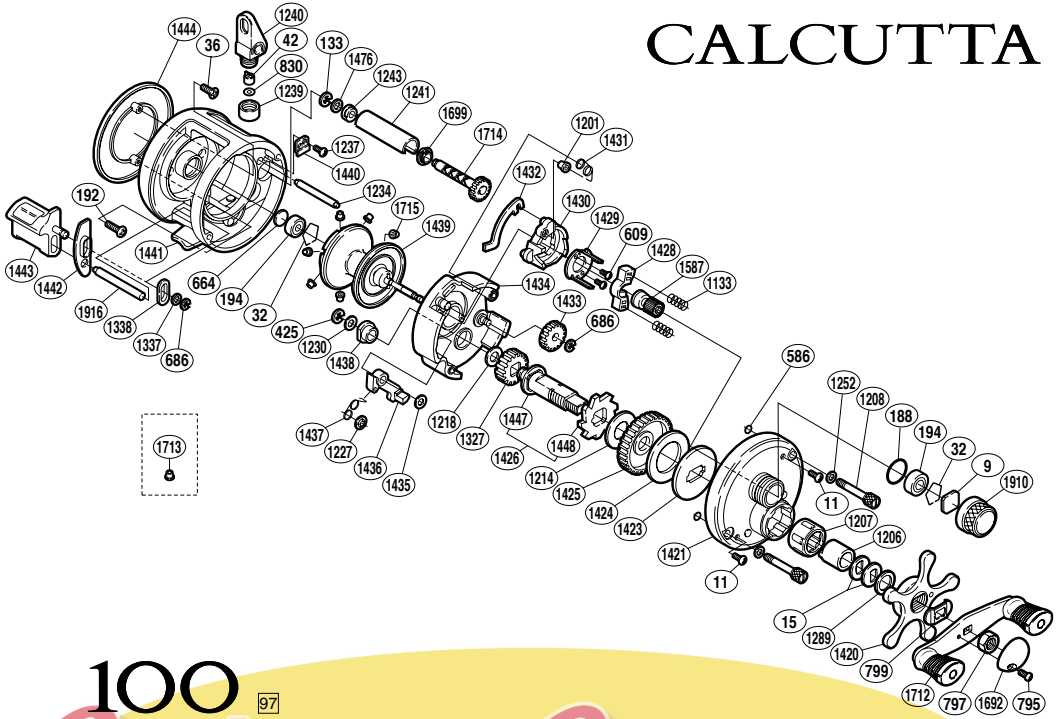

# CALCUTTA

100 <sup>97</sup>

*RoulementCasting.com*

| BNT No. | PARTS NAMES              | BNT No. | PARTS NAMES                     | BNT No. | PARTS NAMES               |
|---------|--------------------------|---------|---------------------------------|---------|---------------------------|
| 0009    | Cast Control Spacer      | 1227    | Clutch Pawl Spring Retainer     | 1435    | Clutch Pawl Spacer        |
| 0011    | Right Side Plate Screw   | 1230    | Drive Shaft Spacer              | 1436    | Clutch Pawl               |
| 0015    | Drag Spring Washer       | 1234    | Level Wind Guide                | 1437    | Clutch Pawl Spring        |
| 0032    | Bearing Retainer         | 1237    | Worm Bushing (A) Retainer Screw | 1438    | Drive Shaft Bushing       |
| 0036    | Left Side Plate Screw    | 1239    | Pawl Cap                        | 1439    | Spool Assembly            |
| 0042    | Line Guide Pawl          | 1240    | Line Guide                      | 1440    | Worm Bushing (A) Retainer |
| 0133    | Worm Shaft Retainer      | 1241    | Level Wind Guard                | 1441    | One-Piece Frame           |
| 0188    | "O" Ring                 | 1243    | Worm Bushing (B)                | 1442    | Clutch Bar Guide (B)      |
| 0192    | Left Side Plate Screw    | 1252    | Right Side Plate Bolt Washer    | 1443    | Quick-Fire II Clutch Bar  |
| 0194    | Ball Bearing             | 1289    | Star Drag Spacer                | 1444    | Left Side Plate           |
| 0425    | "E" Lock                 | 1327    | Idle Gear                       | 1447    | Drive Shaft               |
| 0586    | Bolt Retainer            | 1337    | Clutch Bar Support Spacer       | 1448    | Anti-Reverse Ratchet      |
| 0609    | Clutch Cam Screw         | 1338    | Clutch Bar Guide (A)            | 1476    | Worm Shaft Spacer         |
| 0664    | Spacer (B)               | 1420    | Star Drag                       | 1587    | Pinion Gear               |
| 0686    | Idle Gear (B) Retainer   | 1421    | Right Side Plate                | 1692    | Handle Nut Plate          |
| 0795    | Handle Nut Plate Screw   | 1423    | Key Washer                      | 1699    | Worm Bushing (A)          |
| 0797    | Handle Nut               | 1424    | Drag Washer (C)                 | 1712    | Handle Assembly           |
| 0799    | Friction Washer          | 1425    | Drive Gear                      | 1714    | Worm Shaft                |
| 0830    | Spacer (optional)        | 1426    | Drive Shaft                     | 1715    | Brake Collar (red)        |
| 1133    | Yoke Spring              | 1428    | Yoke                            | 1910    | Cast Control Cap          |
| 1201    | Retractor Spring Collar  | 1429    | Clutch Cam Retainer             | 1916    | Clutch Bar Support        |
| 1206    | Roller Clutch Inner Tube | 1430    | Clutch Cam                      |         |                           |
| 1207    | Roller Clutch Bearing    | 1431    | Retractor Spring                |         |                           |
| 1208    | Right Side Plate Bolt    | 1432    | Clutch Plate                    |         |                           |
| 1214    | Drag Washer (A)          | 1433    | Idle Gear (B)                   |         |                           |
| 1218    | Idle Gear (A) Spacer     | 1434    | Set Plate                       | 1713    | Brake Collar (green)      |