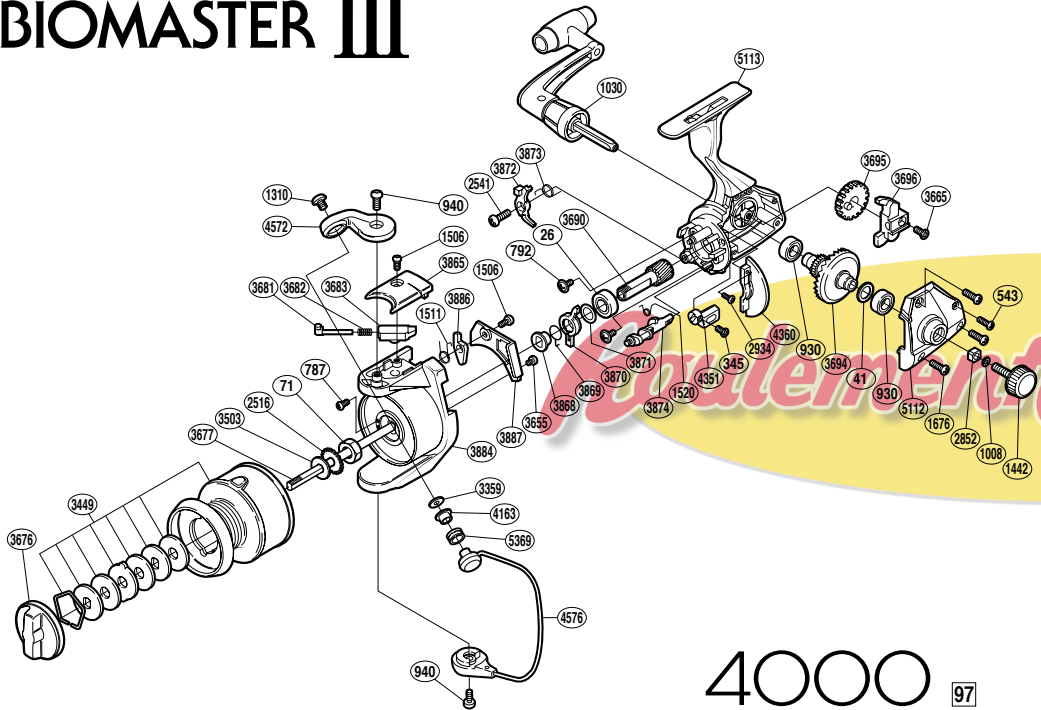

# BIOMASTER III

4000 97

| RD No. | PARTS NAMES              | RD No. | PARTS NAMES             | RD No. | PARTS NAMES                  |
|--------|--------------------------|--------|-------------------------|--------|------------------------------|
| 0026   | Ball Bearing             | 2541   | Anti-Reverse Pawl Screw | 3868   | Lock Out Spring Holder       |
| 0041   | Drive Gear Washer        | 2852   | Handle Screw Lock       | 3869   | Anti-Reverse Lock Out Spring |
| 0071   | Rotor Nut                | 2934   | Flange Screw            | 3870   | Anti-Reverse Lock Out        |
| 0345   | Anti-Reverse Lever Screw | 3359   | Line Roller Washer      | 3871   | Bushing Washer               |
| 0543   | Side Cover Screw (small) | 3449   | Spool Assembly          | 3872   | Anti-Reverse Pawl            |
| 0787   | Nut Lock Screw           | 3503   | Spool Washer            | 3873   | Anti-Reverse Pawl Spring     |
| 0792   | Bearing Retainer Screw   | 3655   | Cover Screw             | 3874   | Anti-Reverse Cam             |
| 0930   | Ball Bearing             | 3665   | Slider Retainer Screw   | 3884   | Rotor                        |
| 0940   | Multi-Purpose Screw      | 3676   | Drag Knob               | 3886   | Bail Trip Lever              |
| 1008   | Handle Lock Washer       | 3677   | Main Shaft              | 3887   | Counterbalance Cover         |
| 1030   | Handle Assembly          | 3681   | Bail Spring Guide (A)   | 4163   | Line Roller Bushing          |
| 1310   | Line Roller Screw        | 3682   | Bail Spring             | 4351   | Anti-Reverse Lever           |
| 1442   | Handle Screw Cap         | 3683   | Bail Spring Guide (B)   | 4360   | Side Cover Flange            |
| 1506   | Multi-Purpose Screw      | 3690   | Pinion Gear             | 4572   | Bail Arm                     |
| 1511   | Lever Spring             | 3694   | Drive Gear              | 4576   | Bail Assembly                |
| 1520   | Anti-Reverse Cam Spring  | 3695   | Oscillating Gear        | 5112   | Side Cover                   |
| 1676   | Side Cover Screw (large) | 3696   | Oscillating Slider      | 5113   | Body                         |
| 2516   | Spool Support            | 3865   | Bail Spring Cover       | 5369   | Line Roller                  |