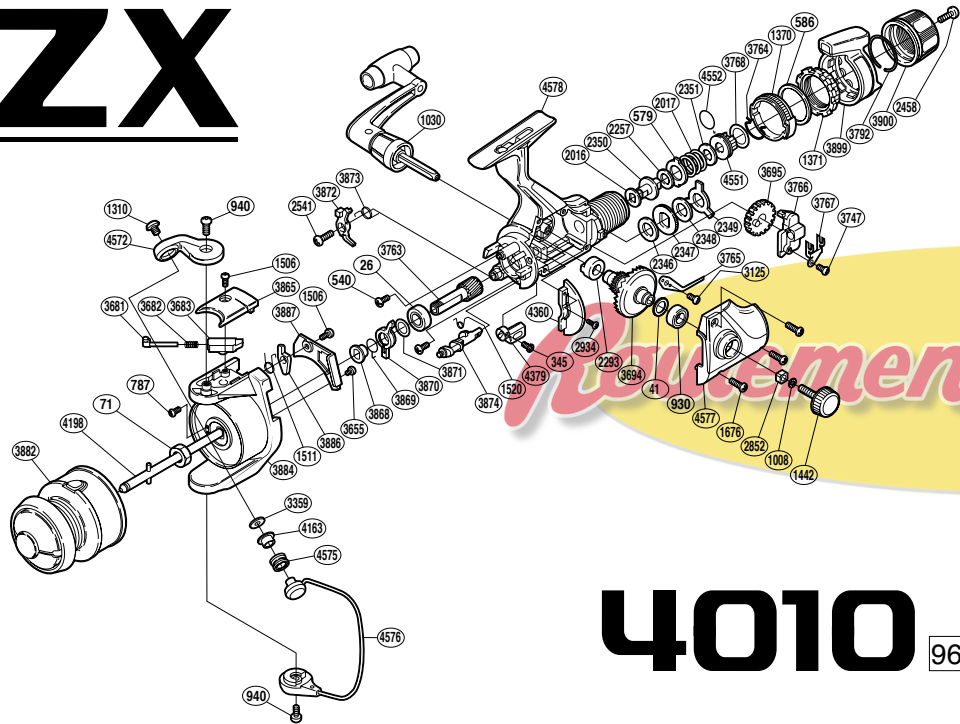

ZX

RD No.	PARTS NAMES	RD No.	PARTS NAMES	RD No.	PARTS NAMES
0026	Ball Bearing	2347	Click Gear	3865	Bail Spring Cover
0041	Drive Gear Washer	2348	Drag Washer "C" (blue)	3868	Lock Out Spring Holder
0071	Rotor Nut	2349	Eared Washer "Br"	3869	Anti-Reverse Lock Out Spring
0345	Anti-Reverse Lever Screw	2350	Drag Shaft	3870	Anti-Reverse Lock Out
0540	Bearing Retainer Screw	2351	Drag Spring Washer	3871	Bushing Washer
0579	Eared Washer "B"	2458	Drag Programmer Screw	3872	Anti-Reverse Pawl
0586	Fightin' Pressure Screw Washer	2541	Anti-Reverse Pawl Screw	3873	Anti-Reverse Pawl Spring
0787	Nut Lock Screw	2852	Handle Screw Lock	3874	Anti-Reverse Cam
0930	Ball Bearing	2934	Flange Screw	3882	Spool Assembly
0940	Multi-Purpose Screw	3125	Drag Click Screw	3884	Rotor
1008	Handle Lock Washer	3359	Line Roller Washer	3886	Bail Trip Lever
1030	Handle Assembly	3655	Cover Screw	3887	Counterbalance Cover
1310	Line Roller Screw	3681	Bail Spring Guide (A)	3899	Fightin' Drag Lever
1370	Lever Click Gear	3682	Bail Spring	3900	Drag Programmer
1371	Fightin' Pressure Screw	3683	Bail Spring Guide (B)	4163	Line Roller Bushing
1442	Handle Screw Cap	3694	Drive Gear	4198	Main Shaft
1506	Multi-Purpose Screw	3695	Oscillating Gear	4360	Side Cover Flange
1511	Lever Spring	3747	Slider Retainer Screw	4379	Anti-Reverse Lever
1520	Anti-Reverse Cam Spring	3763	Pinion Gear	4551	Pressure Screw
1676	Side Cover Screw	3764	Hold Click Spring	4552	"O" Ring
2016	Drag Washer "H" (cloth)	3765	Drag Click	4572	Bail Arm
2017	Drag Coil Spring	3766	Oscillating Slider	4575	Line Roller
2257	Drag Washer "H" (blue)	3767	Oscillating Slider Retainer	4576	Bail Assembly
2293	Drive Gear Bushing	3768	Drag Programmer Spacer	4577	Side Cover
2346	Drag Washer "C" (cloth)	3792	Lever Hold Spring	4578	Body