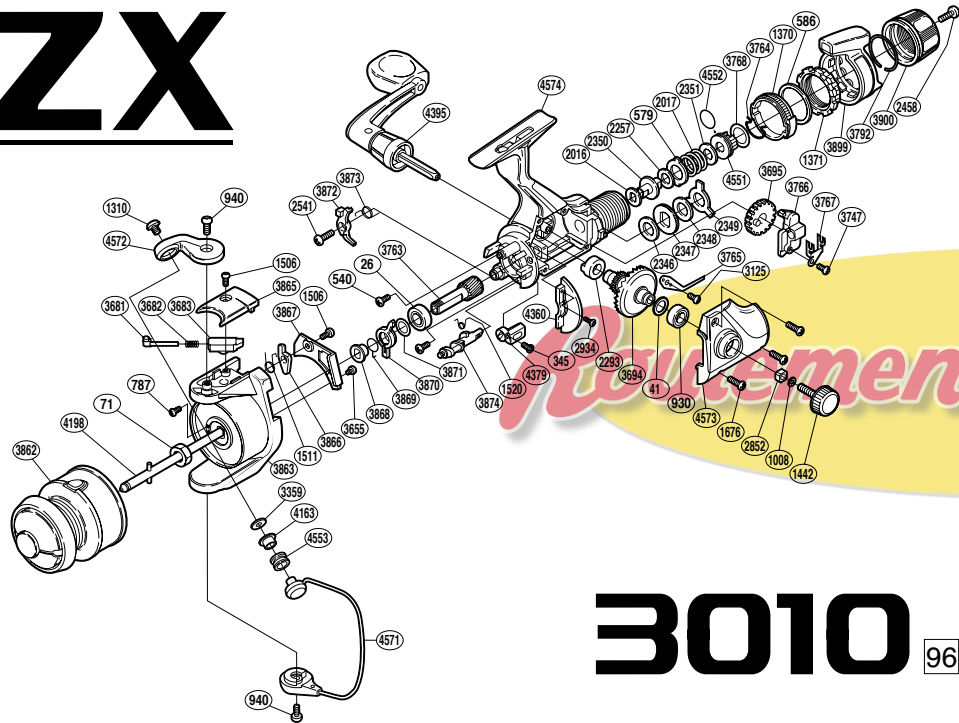

ZX

3010

96

RD No.	PARTS NAMES	RD No.	PARTS NAMES	RD No.	PARTS NAMES
0026	Ball Bearing	2348	Drag Washer "C" (blue)	3863	Rotor
0041	Drive Gear Washer	2349	Eared Washer "Br"	3865	Bail Spring Cover
0071	Rotor Nut	2350	Drag Shaft	3866	Bail Trip Lever
0345	Anti-Reverse Lever Screw	2351	Drag Spring Washer	3867	Counterbalance Cover
0540	Bearing Retainer Screw	2458	Drag Programmer Screw	3868	Lock Out Spring Holder
0579	Eared Washer "B"	2541	Anti-Reverse Pawl Screw	3869	Anti-Reverse Lock Out Spring
0586	Fightin' Pressure Screw Washer	2852	Handle Screw Lock	3870	Anti-Reverse Lock Out
0787	Nut Lock Screw	2934	Flange Screw	3871	Bushing Washer
0930	Ball Bearing	3125	Drag Click Screw	3872	Anti-Reverse Pawl
0940	Multi-Purpose Screw	3359	Line Roller Washer	3873	Anti-Reverse Pawl Spring
1008	Handle Lock Washer	3655	Cover Screw	3874	Anti-Reverse Cam
1310	Line Roller Screw	3681	Bail Spring Guide (A)	3899	Fightin' Drag Lever
1370	Lever Click Gear	3682	Bail Spring	3900	Drag Programmer
1371	Fightin' Pressure Screw	3683	Bail Spring Guide (B)	4163	Line Roller Bushing
1442	Handle Screw Cap	3694	Drive Gear	4198	Main Shaft
1506	Multi-Purpose Screw	3695	Oscillating Gear	4360	Side Cover Flange
1511	Lever Spring	3747	Slider Retainer Screw	4379	Anti-Reverse Lever
1520	Anti-Reverse Cam Spring	3763	Pinion Gear	4395	Handle Assembly
1676	Side Cover Screw	3764	Hold Click Spring	4551	Pressure Screw
2016	Drag Washer "H" (cloth)	3765	Drag Click	4552	"O" Ring
2017	Drag Coil Spring	3766	Oscillating Slider	4553	Line Roller
2257	Drag Washer "H" (blue)	3767	Oscillating Slider Retainer	4571	Bail Assembly
2293	Drive Gear Bushing	3768	Drag Programmer Spacer	4572	Bail Arm
2346	Drag Washer "C" (cloth)	3792	Lever Hold Spring	4573	Side Cover
2347	Click Gear	3862	Spool Assembly (S-3)	4574	Body