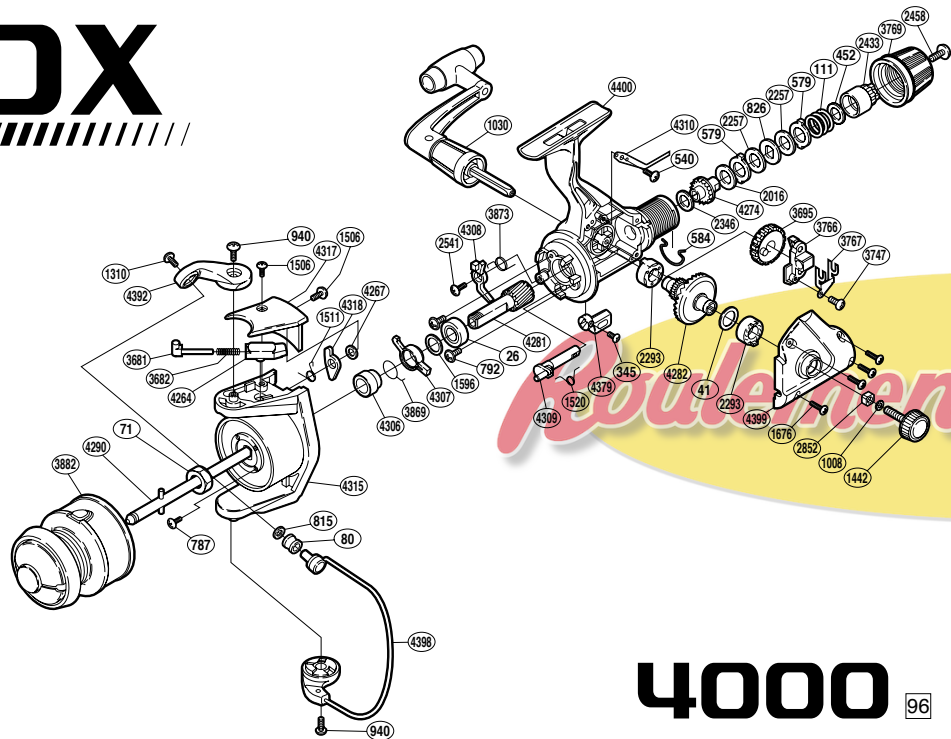

DX

4000

96

RD No.	PARTS NAMES	RD No.	PARTS NAMES	RD No.	PARTS NAMES
0026	Ball Bearing	1520	Anti-Reverse Cam Spring	4264	Bail Spring Guide (B)
0041	Drive Gear Washer	1596	Bushing Washer	4267	Bail Trip Lever Washer
0071	Rotor Nut	1676	Side Cover Screw	4274	Drag Shaft
0080	Line Roller	2016	Drag Washer "H"(cloth)	4281	Pinion Gear
0111	Drag Coil Spring	2257	Drag Washer "H"(blue)	4282	Drive Gear
0345	Anti-Reverse Lever Screw	2293	Drive Gear Bushing	4290	Main Shaft Assembly
0452	Drag Spring Washer	2346	Drag Washer "C"(cloth)	4306	Lock Out Spring Holder
0540	Drag Click Screw	2433	Pressure Screw	4307	Anti-Reverse Lock Out
0579	Eared Washer "B"	2458	Drag Knob Screw	4308	Anti-Reverse Pawl
0584	Hold Click Spring	2541	Anti-Reverse Pawl Screw	4309	Anti-Reverse Cam
0787	Nut Lock Screw	2852	Handle Screw Lock	4310	Drag Click
0792	Bearing Retainer Screw	3681	Bail Spring Guide (A)	4315	Rotor
0815	Line Roller Washer	3682	Bail Spring	4317	Bail Spring Cover
0826	Key Washer "A"	3695	Oscillating Gear	4318	Bail Trip Lever
0940	Multi-Purpose Screw	3747	Slider Retainer Screw	4379	Anti-Reverse Lever
1008	Handle Lock Washer	3766	Oscillating Slider	4392	Bail Arm
1030	Handle Assembly	3767	Oscillating Slider Retainer	4398	Bail Assembly
1310	Line Roller Screw	3769	Drag Knob	4399	Side Cover
1442	Handle Screw Cap	3869	Anti-Reverse Lock Out Spring	4400	Body
1506	Bail Spring Cover Screw	3873	Anti-Reverse Pawl Spring		
1511	Lever Spring	3882	Spool Assembly (S-4)		

(070602)