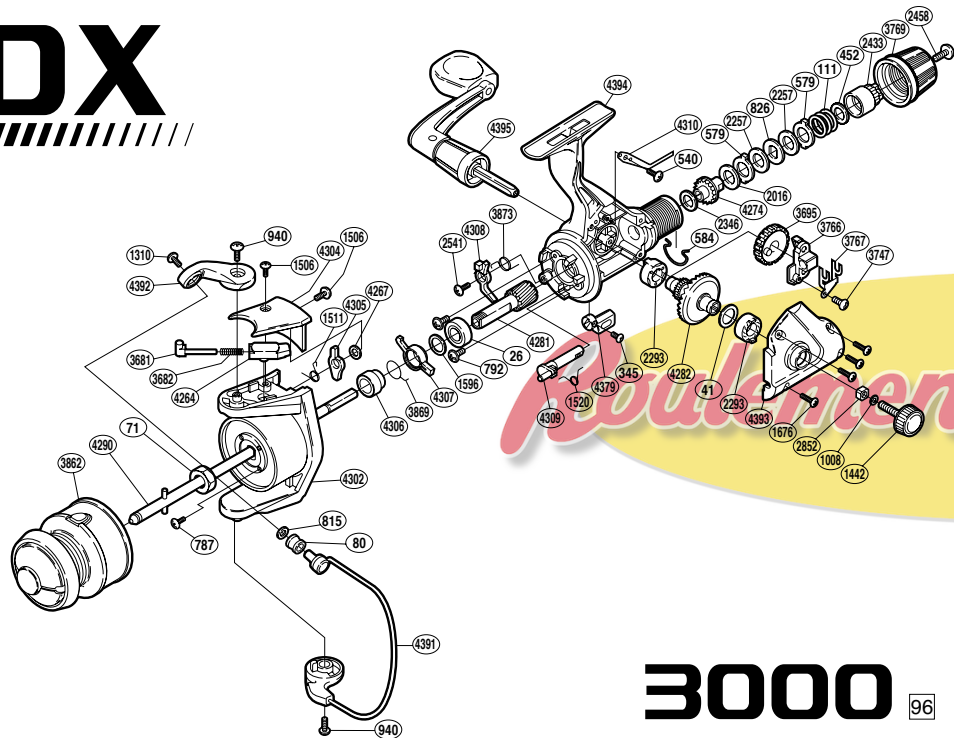

# DX

# 3000

96

RD No.	PARTS NAMES	RD No.	PARTS NAMES	RD No.	PARTS NAMES
0026	Ball Bearing	1596	Bushing Washer	4267	Bail Trip Lever Washer
0041	Drive Gear Washer	1676	Side Cover Screw	4274	Drag Shaft
0071	Rotor Nut	2016	Drag Washer "H" (cloth)	4281	Pinion Gear
0080	Line Roller	2257	Drag Washer "H" (blue)	4282	Drive Gear
0111	Drag Coil Spring	2293	Drive Gear Bushing	4290	Main Shaft Assembly
0345	Anti-Reverse Lever Screw	2346	Drag Washer "C" (cloth)	4302	Rotor
0452	Drag Spring Washer	2433	Pressure Screw	4304	Bail Spring Cover
0540	Drag Click Screw	2458	Drag Knob Screw	4305	Bail Trip Lever
0579	Eared Washer "B"	2541	Anti-Reverse Pawl Screw	4306	Lock Out Spring Holder
0584	Hold Click Spring	2852	Handle Screw Lock	4307	Anti-Reverse Lock Out
0787	Nut Lock Screw	3681	Bail Spring Guide (A)	4308	Anti-Reverse Pawl
0792	Bearing Retainer Screw	3682	Bail Spring	4309	Anti-Reverse Cam
0815	Line Roller Washer	3695	Oscillating Gear	4310	Drag Click
0826	Key Washer "A"	3747	Slider Retainer Screw	4379	Anti-Reverse Lever
0940	Multi-Purpose Screw	3766	Oscillating Slider	4391	Bail Assembly
1008	Handle Lock Washer	3767	Oscillating Slider Retainer	4392	Bail Arm
1310	Line Roller Screw	3769	Drag Knob	4393	Side Cover
1442	Handle Screw Cap	3862	Spool Assembly (S-3)	4394	Body
1506	Bail Spring Cover Screw	3869	Anti-Reverse Lock Out Spring	4395	Handle Assembly
1511	Lever Spring	3873	Anti-Reverse Pawl Spring		
1520	Anti-Reverse Cam Spring	4264	Bail Spring Guide (B)		

(070602)