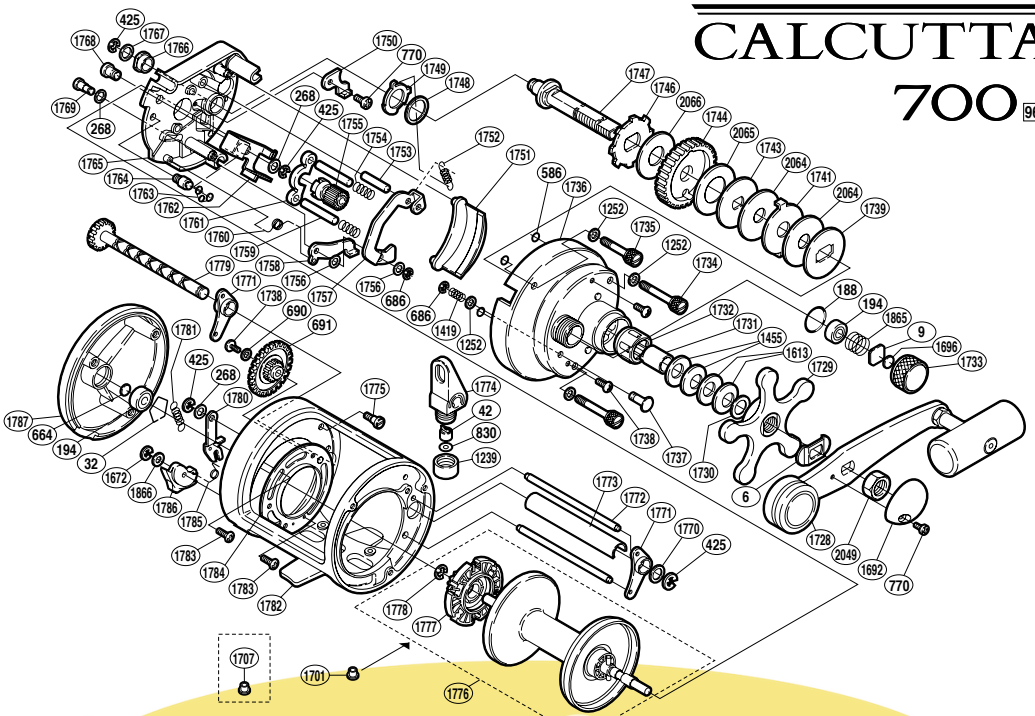

CALCUTTA 700 ⁹⁶

RoulementCasting.com

BNT No.	PARTS NAMES	BNT No.	PARTS NAMES	BNT No.	PARTS NAMES
0006	Friction Washer	1734	Right Side Plate Bolt (A)	1767	Drive Shaft Washer
0009	Cast Control Spacer (A)	1735	Right Side Plate Bolt (B)	1768	Clutch Button Guide Pin
0032	Bearing Retainer	1736	Right Side Plate	1769	Clutch Pawl Pin
0042	Line Guide Pawl	1737	Pressure Rivet	1770	Worm Shaft Spacer
0188	"O" Ring	1738	Multi-Purpose Screw (B)	1771	Worm Bushing
0194	Ball Bearing	1739	Key Washer	1772	Stabilizer Bar
0268	Washer	1741	Eared Washer (C)	1773	Level Wind Guard
0425	"E" Lock	1743	Key Washer (E)	1774	Line Guide
0586	Bolt Retainer	1744	Drive Gear	1775	Left Side Plate Bolt
0664	Spacer (B)	1746	Anti-Reverse Ratchet	1776	Spool Assembly
0686	"E" Lock	1747	Drive Shaft	1777	Click Gear Assembly
0690	Lock Washer	1748	Retraction Cam Washer	1778	"E" Lock
0691	Idle Gear "B"	1749	Retraction Cam	1779	Worm Shaft
0770	Multi-Purpose Screw (A)	1750	Cam Backing Plate	1780	Click Pawl
0830	Spacer (optional)	1751	Plastic Gear Plate	1781	Click Spring
1239	Pawl Cap	1752	Clutch Retraction Spring	1782	One-Piece Frame
1252	Right Side Plate Bolt Washer	1753	Pivot Pin	1783	Left Side Plate Screw
1419	Spring	1754	Yoke Spring	1784	Set Plate (B)
1455	Drag Spring Washer (H)	1755	Pinion Gear	1785	Click Switch Spring
1613	Drag Spring Washer (L)	1756	Clutch Spacer	1786	Click Switch
1672	"E" Lock	1757	Clutch Plate	1787	Left Side Plate
1692	Handle Nut Plate	1758	Clutch Pawl	1865	Spool Tension Spring
1696	Cast Control Spacer (B)	1759	Yoke Pin	1866	Spacer
1701	Brake Collar (gray)	1760	Clutch Pawl Spring	2049	Handle Nut
1728	Handle Assembly	1761	Yoke	2064	Drag Washer (B)
1729	Star Drag	1762	Clutch Button	2065	Drag Washer (F)
1730	Star Drag Washer	1763	Retractor Spring	2066	Drag Washer (G)
1731	Roller Clutch Inner Tube	1764	Retractor Spring Pin		
1732	Roller Clutch Bearing	1765	Set Plate (A)		
1733	Cast Control Cap	1766	Drive Shaft Bushing	1707	Brake Collar (clear)