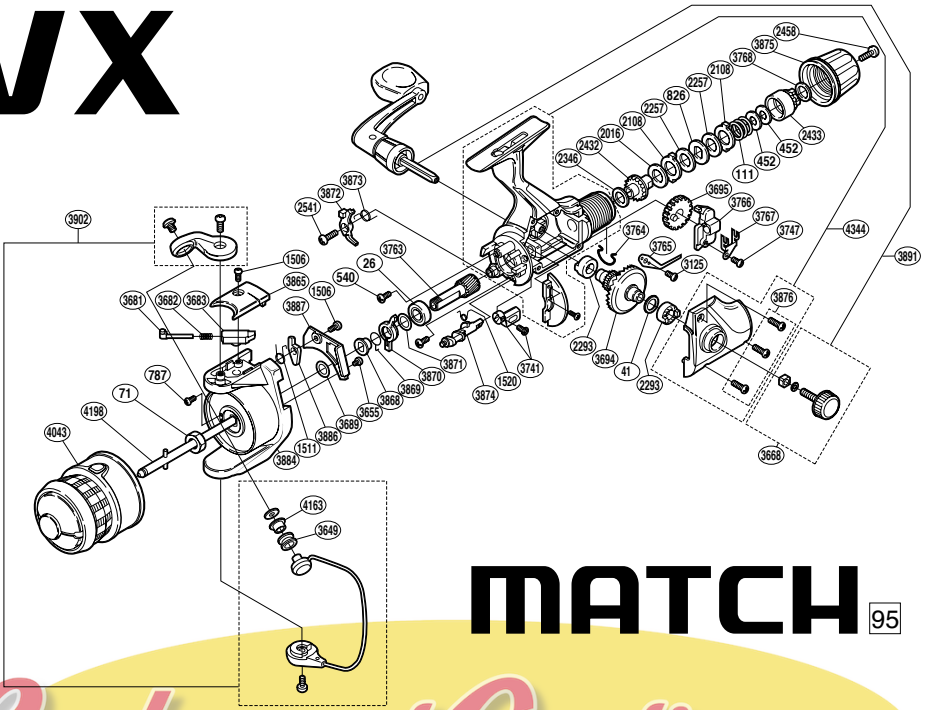

VX

MATCH 95

RoulementCasting.com

RD No.	PARTS NAMES	RD No.	PARTS NAMES	RD No.	PARTS NAMES
0026	Ball Bearing	2433	Pressure Screw	3869	Anti-Reverse Lock Out Spring
0041	Drive Gear Washer	2458	Drag Knob Screw	3870	Anti-Reverse Lock Out
0071	Rotor Nut	2541	Anti-Reverse Pawl Screw	3871	Bushing Washer
0111	Drag Coil Spring	2852	Handle Screw Lock	3872	Anti-Reverse Pawl
0345	Anti-Reverse Lever Screw	2934	Flange Screw	3873	Anti-Reverse Pawl Spring
0452	Drag Spring Washer	3125	Drag Click Screw	3874	Anti-Reverse Cam
0540	Bearing Retainer Screw	3359	Line Roller Washer	3875	Drag Knob
0787	Nut Lock Screw	3655	Cover Screw	3884	Rotor
0826	Key Washer "A"	3681	Bail Spring Guide (A)	3886	Bail Trip Lever
0940	Multi-Purpose Screw	3682	Bail Spring	3887	Counterbalance Cover
1008	Handle Lock Washer	3683	Bail Spring Guide (B)	4043	Spool Assembly (MS-4.5)
1310	Line Roller Screw	3689	Bushing Washer	4163	Line Roller Bushing
1442	Handle Screw Cap	3694	Drive Gear	4198	Main Shaft
1506	Multi-Purpose Screw	3695	Oscillating Gear	4360	Side Cover Flange
1511	Lever Spring	3747	Slider Retainer Screw	4379	Anti-Reverse Lever
1520	Anti-Reverse Cam Spring	3763	Pinion Gear	4395	Handle Assembly
1676	Side Cover Screw	3764	Hold Click Spring	4553	Line Roller
2016	Drag Washer "H" (cloth)	3765	Drag Click	4572	Bail Arm
2108	Eared Washer "B"	3766	Oscillating Slider	4576	Bail Assembly
2257	Drag Washer "H" (blue)	3767	Oscillating Slider Retainer	4596	Side Cover
2293	Drive Gear Bushing	3768	Drag Knob Spacer	4597	Body
2346	Drag Washer "C" (cloth)	3865	Bail Spring Cover		
2432	Drag Shaft	3868	Lock Out Spring Holder		