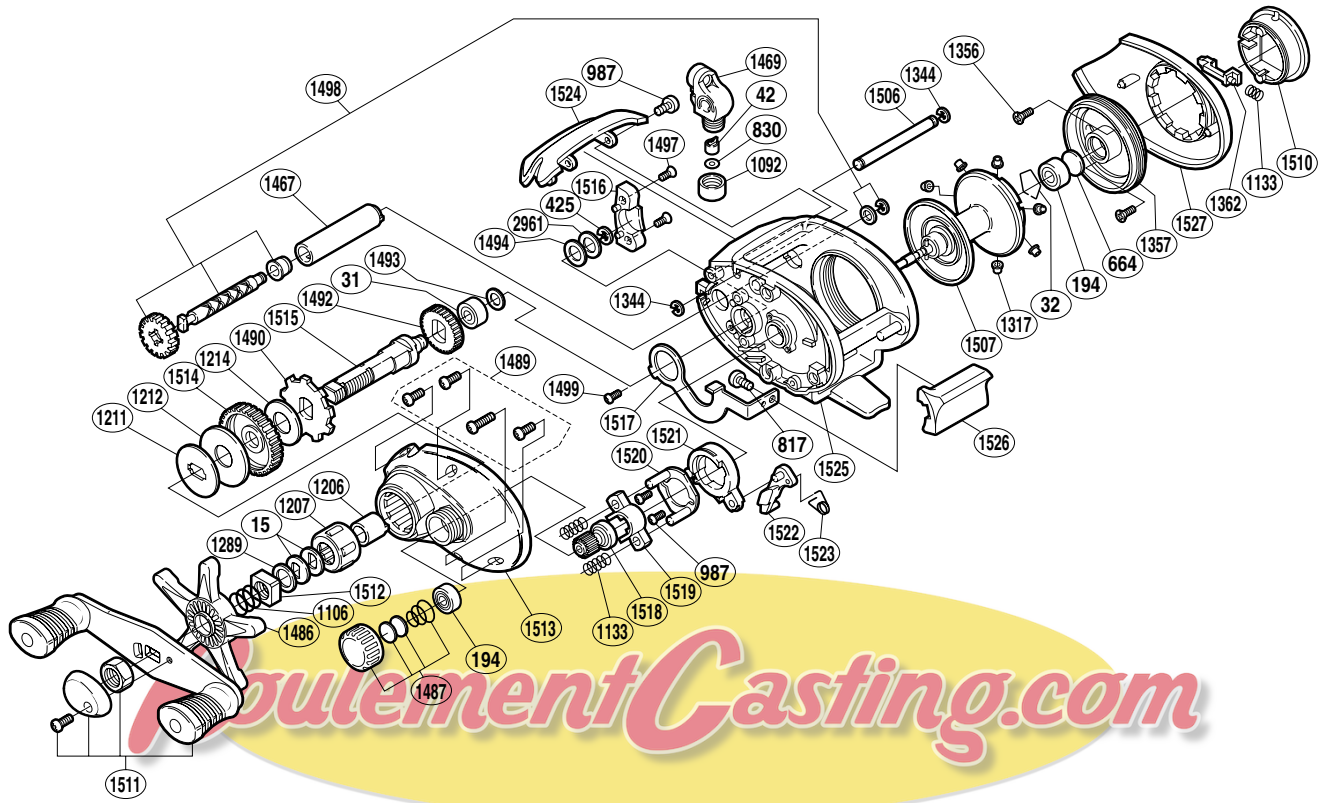

SHIMANO®

CURADO

CU-201B

Part No.	Description	Part No.	Description	Part No.	Description
BNT0015	Drag Spring Washer	BNT1317	Brake Collars (red-6 pieces)	BNT1510	Turnkey Dial
BNT0031	Ball Bearing	BNT1344	"C" Lock	BNT1511	Handle Assembly
BNT0032	Bearing Retainer	BNT1356	Brake Case Retainer Screw	BNT1512	Star Drag Nut
BNT0042	Line Guide Pawl	BNT1357	Brake Case	BNT1513	Left Side Plate
BNT0194	Ball Bearing	BNT1362	Turnkey Pawl	BNT1514	Drive Gear
BNT0425	"E" Lock	BNT1467	Level Wind Guard	BNT1515	Drive Shaft
BNT0664	Spacer (B)	BNT1469	Line Guide	BNT1516	Drive Shaft Cover
BNT0817	Clutch Bar Screw	BNT1486	Star Drag	BNT1517	Clutch Plate
BNT0830	Spacer (optional)	BNT1487	Cast Control Cap Assembly	BNT1518	Pinion Gear
BNT0987	Multi Purpose Screw	BNT1489	Side Plate Screws	BNT1519	Yoke
BNT1092	Pawl Cap	BNT1490	Anti-Reverse Ratchet	BNT1520	Clutch Cam Retainer
BNT1106	Star Drag Spring	BNT1492	Idle Gear	BNT1521	Clutch Cam
BNT1133	Yoke / Turnkey Pawl Spring	BNT1493	Drive Gear Washer	BNT1522	Clutch Pawl
BNT1206	Roller Clutch Inner Tube	BNT1494	Drive Shaft Washer (B)	BNT1523	Clutch Pawl Spring
BNT1207	Roller Clutch Bearing	BNT1497	Drive Shaft Cover Screw	BNT1524	Thumb Rest
BNT1211	Key Washer	BNT1498	Worm Shaft Assembly	BNT1525	One-Piece Frame
BNT1212	Drag Washer (C)	BNT1499	Clutch Plate Screw	BNT1526	Quick-Fire II Clutch Bar
BNT1214	Drag Washer (A)	BNT1506	Line Guard	BNT1527	Right Side Plate
BNT1289	Star Drag Spacer	BNT1507	Spool Assembly	BNT2961	Drive Shaft Washer