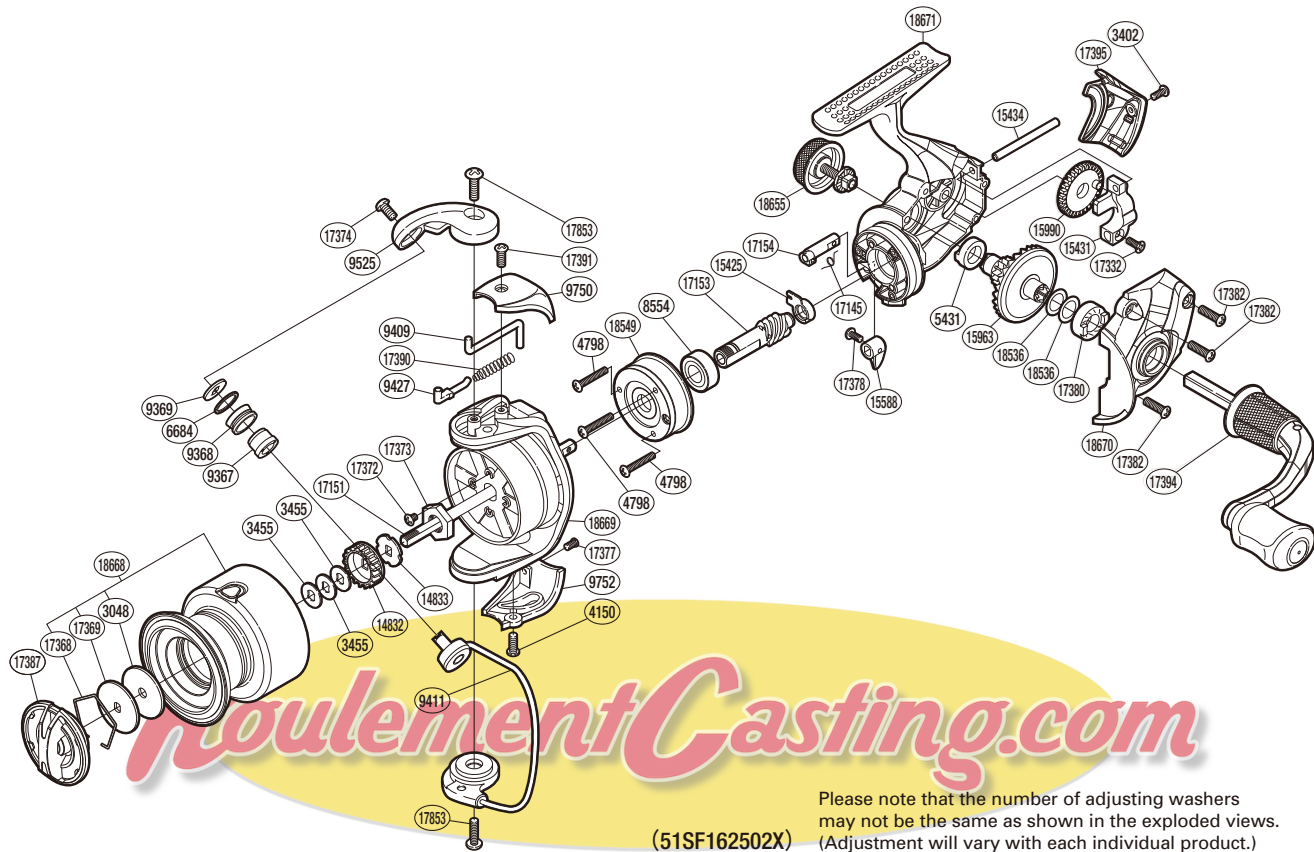

SHIMANO

SIENNA XT

SN-2500XT

Part No.	Description	Part No.	Description	Part No.	Description
RD 3048	Drag Washer	RD14833	Spool Support B	RD17378	Screw
RD 3402	Screw	RD15425	Pinion Gear Bushing	RD17380	Drive Gear Bushing
RD 3455	Spool Washer	RD15431	Oscillating Slider	RD17382	Screw
RD 4150	Screw	RD15434	Oscillating Guide	RD17387	Drag Knob
RD 4798	Screw	RD15588	Anti-Reverse Lever	RD17390	Bail Spring
RD 5431	Drive Gear Bushing	RD15963	Drive Gear	RD17391	Screw
RD 6684	Line Roller Spacer	RD15990	Oscillating Gear	RD17394	Handle Assembly
RD 8554	Ball Bearing	RD17145	Anti-Reverse Cam Spring	RD17395	Rear Protector
RD 9367	Line Roller Bushing	RD17151	Main Shaft	RD17853	Screw
RD 9368	Line Roller	RD17153	Pinion Gear	RD18536	Washer
RD 9369	Line Roller Washer	RD17154	Anti-Reverse Cam	RD18549	Roller Clutch Assembly
RD 9409	Bail Trip Lever	RD17332	Screw	RD18655	Handle Screw Cap Assembly
RD 9411	Bail Assembly	RD17368	Drag Washers Retainer	RD18668	Spool Assembly
RD 9427	Bail Spring Guide	RD17369	Key Washer	RD18669	Rotor
RD 9525	Bail Arm	RD17372	Screw	RD18670	Side Cover
RD 9750	Bail Spring Cover	RD17373	Rotor Nut	RD18671	Body
RD 9752	Bail Hold Support Guard	RD17374	Screw		
RD14832	Spool Support A	RD17377	Screw		