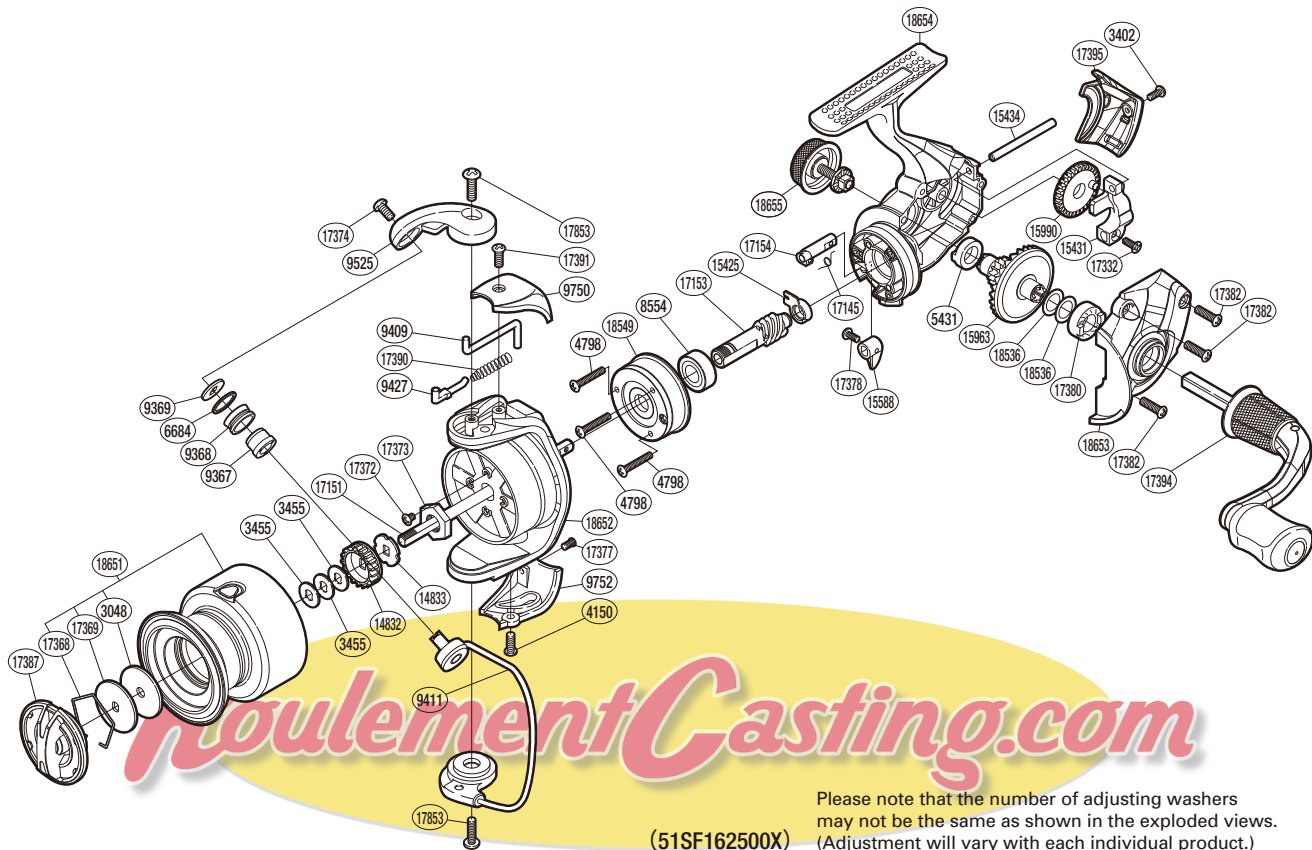

# SHIMANO

## SIENNA HD

SN-2500HD

Part No.	Description	Part No.	Description	Part No.	Description
RD 3048	Drag Washer	RD14833	Spool Support B	RD17378	Screw
RD 3402	Screw	RD15425	Pinion Gear Bushing	RD17380	Drive Gear Bushing
RD 3455	Spool Washer	RD15431	Oscillating Slider	RD17382	Screw
RD 4150	Screw	RD15434	Oscillating Guide	RD17387	Drag Knob
RD 4798	Screw	RD15588	Anti-Reverse Lever	RD17390	Bail Spring
RD 5431	Drive Gear Bushing	RD15963	Drive Gear	RD17391	Screw
RD 6684	Line Roller Spacer	RD15990	Oscillating Gear	RD17394	Handle Assembly
RD 8554	Ball Bearing	RD17145	Anti-Reverse Cam Spring	RD17395	Rear Protector
RD 9367	Line Roller Bushing	RD17151	Main Shaft	RD17853	Screw
RD 9368	Line Roller	RD17153	Pinion Gear	RD18536	Washer
RD 9369	Line Roller Washer	RD17154	Anti-Reverse Cam	RD18549	Roller Clutch Assembly
RD 9409	Bail Trip Lever	RD17332	Screw	RD18651	Spool Assembly
RD 9411	Bail Assembly	RD17368	Drag Washers Retainer	RD18652	Rotor
RD 9427	Bail Spring Guide	RD17369	Key Washer	RD18653	Side Cover
RD 9525	Bail Arm	RD17372	Screw	RD18654	Body
RD 9750	Bail Spring Cover	RD17373	Rotor Nut	RD18655	Handle Screw Cap Assembly
RD 9752	Bail Hold Support Guard	RD17374	Screw		
RD14832	Spool Support A	RD17377	Screw		