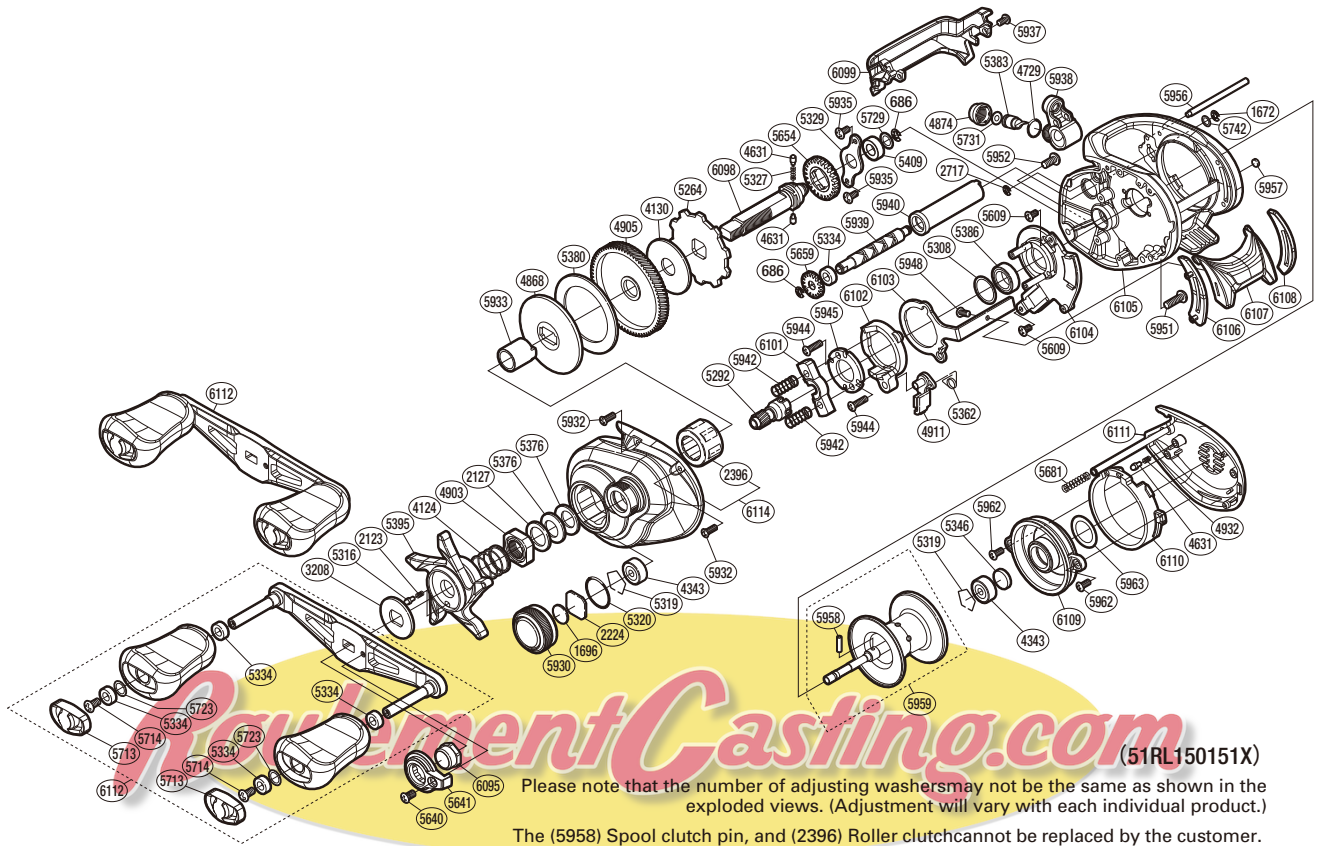

# SHIMANO

**SLX** SA-RB

**SLX151**

Part No.	Description	Part No.	Description	Part No.	Description
BNT0686	E Lock	BNT5346	Spacer B	BNT5944	Screw
BNT1672	E Lock	BNT5362	Clutch Pawl Spring	BNT5945	Clutch Cam Retainer
BNT1696	Cast Control Spacer B	BNT5376	Drag Spring Washer	BNT5948	Screw
BNT2123	Click Spring	BNT5380	Drag Washer	BNT5951	Screw
BNT2127	Star Drag Spacer	BNT5383	Line Guide Pawl	BNT5952	Screw
BNT2224	Spool Tension Spacer A	BNT5386	Ball Bearing	BNT5956	Stabilizer Bar
BNT2396	Roller Clutch Bearing	BNT5395	Star Drag	BNT5957	Washer
BNT2717	E Lock	BNT5409	Drive Shaft Bushing	BNT5958	Spool Clutch Pin
BNT3208	Star Drag Click Plate	BNT5609	Screw	BNT5959	Spool Assembly
BNT4124	Star Drag Spring	BNT5640	Screw	BNT5962	Screw
BNT4130	Drag Washer	BNT5641	Handle Nut Plate	BNT5963	Washer
BNT4343	Ball Bearing	BNT5654	Idle Gear	BNT6095	Handle Nut
BNT4631	Idle Gear Pin	BNT5659	Idle Gear	BNT6098	Drive Shaft
BNT4729	O Ring	BNT5681	Spring	BNT6099	Level Wind Protector
BNT4868	Key Washer	BNT5713	Handle Knob Seal	BNT6101	Yoke
BNT4874	Pawl Cap	BNT5714	Screw	BNT6102	Clutch Cam
BNT4903	Star Drag Nut	BNT5723	Washer	BNT6103	Clutch Plate
BNT4905	Drive Gear	BNT5729	Washer	BNT6104	Clutch Guard Assembly
BNT4911	Clutch Pawl	BNT5731	Washer	BNT6105	Frame
BNT4932	Click Spring	BNT5742	Washer	BNT6106	Clutch Bar Guide B
BNT5264	Anti-Reverse Ratchet	BNT5930	Cast Control Cap	BNT6107	Clutch Button
BNT5292	Pinion Gear	BNT5932	Screw	BNT6108	Clutch Bar Guide A
BNT5308	Washer	BNT5933	Roller Clutch Inner Tube	BNT6109	Dial Case
BNT5316	Click Pin	BNT5935	Screw	BNT6110	Right Side Plate Cam Lever
BNT5319	Bearing Retainer	BNT5937	Screw	BNT6111	Right Side Plate Assembly
BNT5320	O Ring	BNT5938	Line Guide Assembly	BNT6112	Handle Assembly
BNT5327	Idle Gear Spring	BNT5939	Worm Shaft	BNT6114	Left Side Plate Assembly
BNT5329	Drive Shaft Retainer	BNT5940	Level Wind Guard		
BNT5334	Bushing	BNT5942	Yoke Spring	BNT4692	B-100 Oil (Accessory)