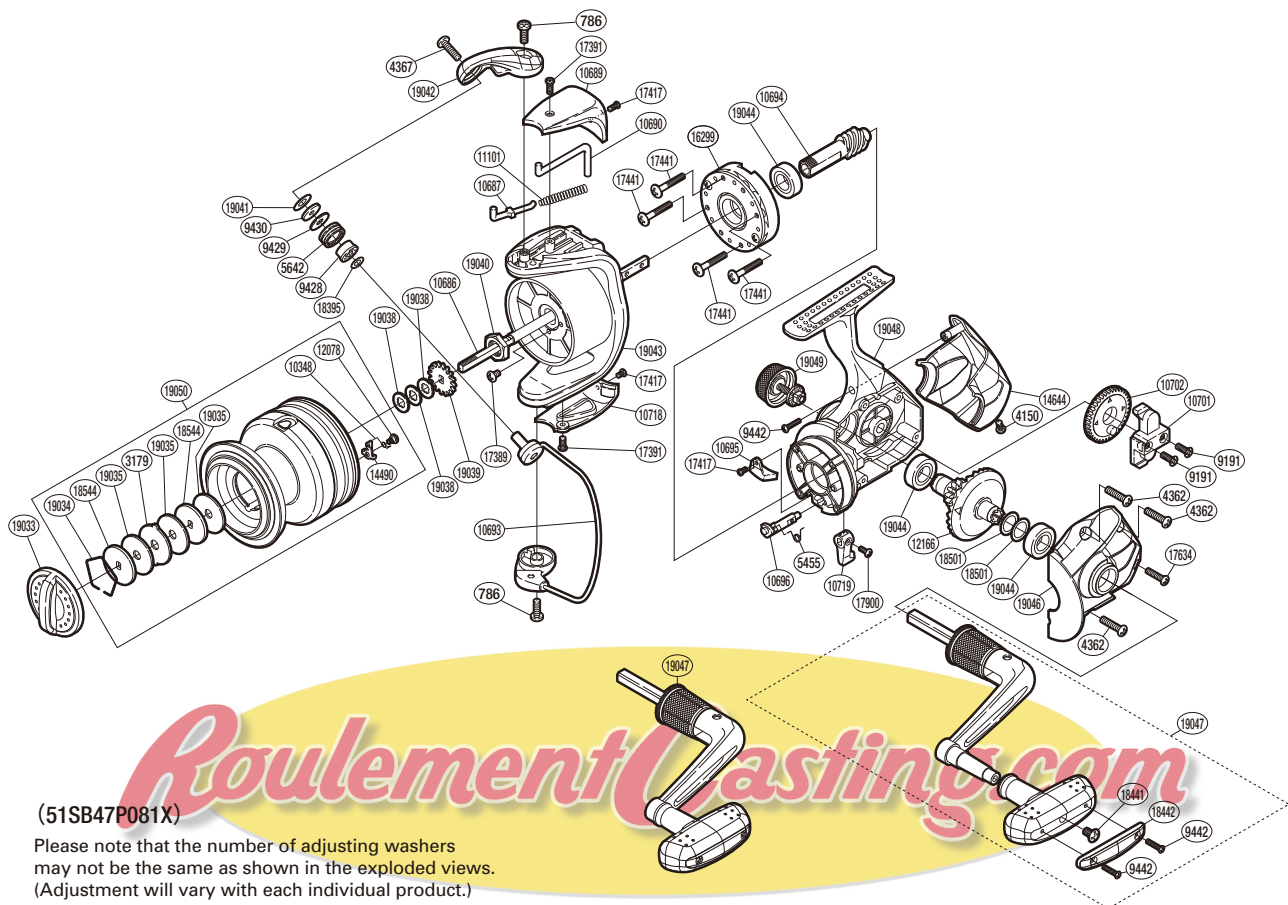

# SHIMANO

## NEXAVE

NEX8000FE K/C

Part No.	Description	Part No.	Description	Part No.	Description
RD 0786	Screw	RD10695	Bail Trip Strike	RD18441	Screw
RD 3179	Eared Washer	RD10696	Anti-Reverse Cam	RD18442	Handle Knob I.D. Plate
RD 4150	Screw	RD10701	Oscillating Slider	RD18501	Washer
RD 4362	Screw	RD10702	Oscillating Gear	RD18544	Key Washer
RD 4367	Screw	RD10718	Bail Hold Support Guard	RD19033	Drag Knob Assembly
RD 5455	Anti-Reverse Cam Spring	RD10719	Anti-Reverse Lever	RD19034	Drag Washer Retainer
RD 5642	Line Roller	RD11101	Bail Spring	RD19035	Drag Washer
RD 9191	Screw	RD12078	Screw	RD19038	Washer
RD 9428	Line Roller Bushing	RD12166	Drive Gear	RD19039	Spool Support
RD 9429	Line Roller Spacer A	RD14490	Drag Click	RD19040	Rotor Nut
RD 9430	Line Roller Washer	RD14644	Rear Protector	RD19041	Line Roller Spacer B
RD 9442	Screw	RD16299	Roller Clutch Assembly	RD19042	Bail Arm
RD10348	Click Spring	RD17389	Screw	RD19043	Rotor
RD10686	Main Shaft	RD17391	Screw	RD19044	Ball Bearing
RD10687	Bail Spring Guide A	RD17417	Screw	RD19046	Side Cover
RD10689	Bail Spring Cover	RD17441	Screw	RD19047	Handle Assembly
RD10690	Bail Trip Lever	RD17634	Screw	RD19048	Body Assembly
RD10693	Bail Assembly	RD17900	Screw	RD19049	Handle Screw Cap Assembly
RD10694	Pinion Gear	RD18395	Washer	RD19050	Spool Assembly