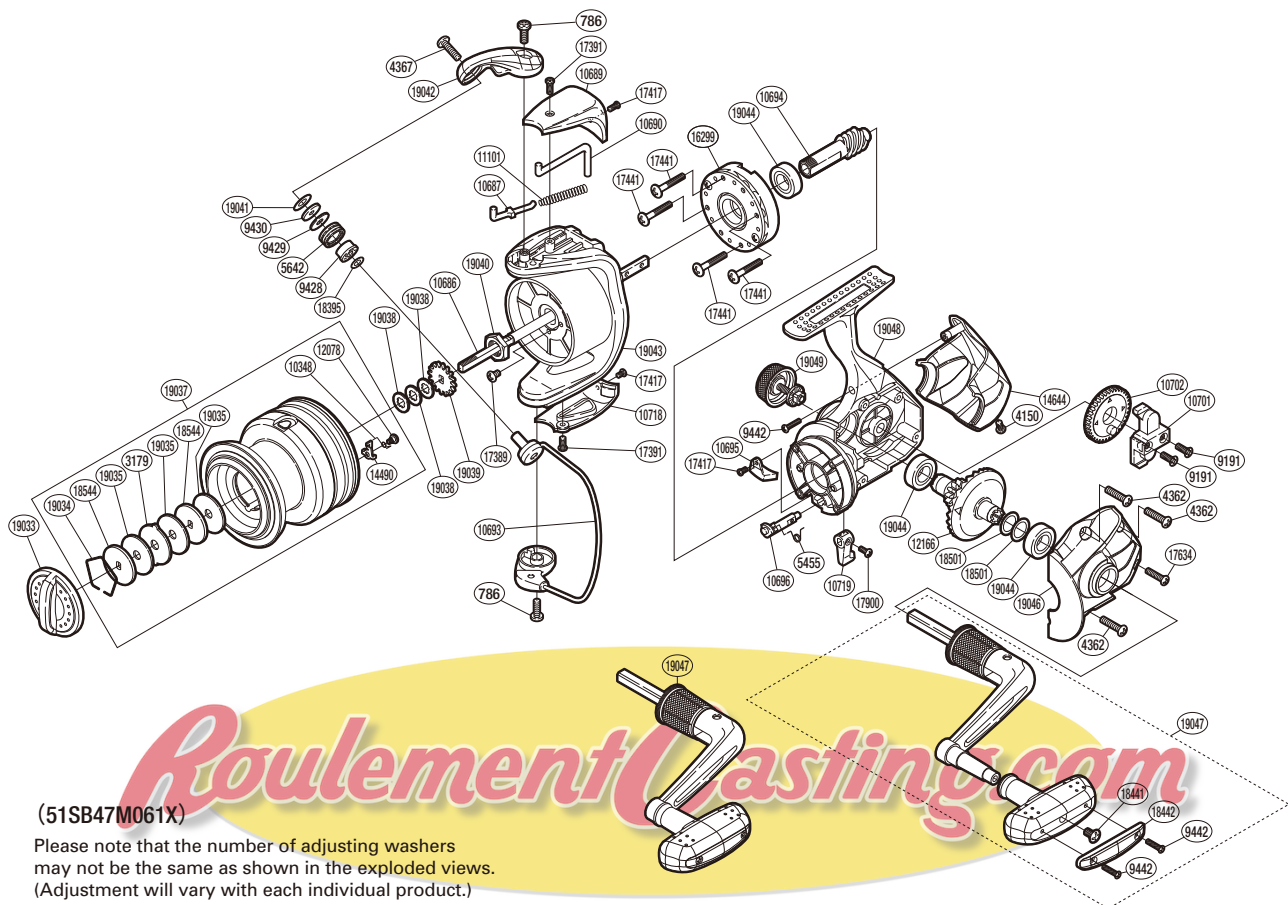

# SHIMANO

## NEXAVE

NEX6000FE K/C

Part No.	Description	Part No.	Description	Part No.	Description
RD 0786	Screw	RD10695	Bail Trip Strike	RD18441	Screw
RD 3179	Eared Washer	RD10696	Anti-Reverse Cam	RD18442	Handle Knob I.D. Plate
RD 4150	Screw	RD10701	Oscillating Slider	RD18501	Washer
RD 4362	Screw	RD10702	Oscillating Gear	RD18544	Key Washer
RD 4367	Screw	RD10718	Bail Hold Support Guard	RD19033	Drag Knob Assembly
RD 5455	Anti-Reverse Cam Spring	RD10719	Anti-Reverse Lever	RD19034	Drag Washer Retainer
RD 5642	Line Roller	RD11101	Bail Spring	RD19035	Drag Washer
RD 9191	Screw	RD12078	Screw	RD19037	Spool Assembly
RD 9428	Line Roller Bushing	RD12166	Drive Gear	RD19038	Washer
RD 9429	Line Roller Spacer A	RD14490	Drag Click	RD19039	Spool Support
RD 9430	Line Roller Washer	RD14644	Rear Protector	RD19040	Rotor Nut
RD 9442	Screw	RD16299	Roller Clutch Assembly	RD19041	Line Roller Spacer B
RD10348	Click Spring	RD17389	Screw	RD19042	Bail Arm
RD10686	Main Shaft	RD17391	Screw	RD19043	Rotor
RD10687	Bail Spring Guide A	RD17417	Screw	RD19044	Ball Bearing
RD10689	Bail Spring Cover	RD17441	Screw	RD19046	Side Cover
RD10690	Bail Trip Lever	RD17634	Screw	RD19047	Handle Assembly
RD10693	Bail Assembly	RD17900	Screw	RD19048	Body Assembly
RD10694	Pinion Gear	RD18395	Washer	RD19049	Handle Screw Cap Assembly