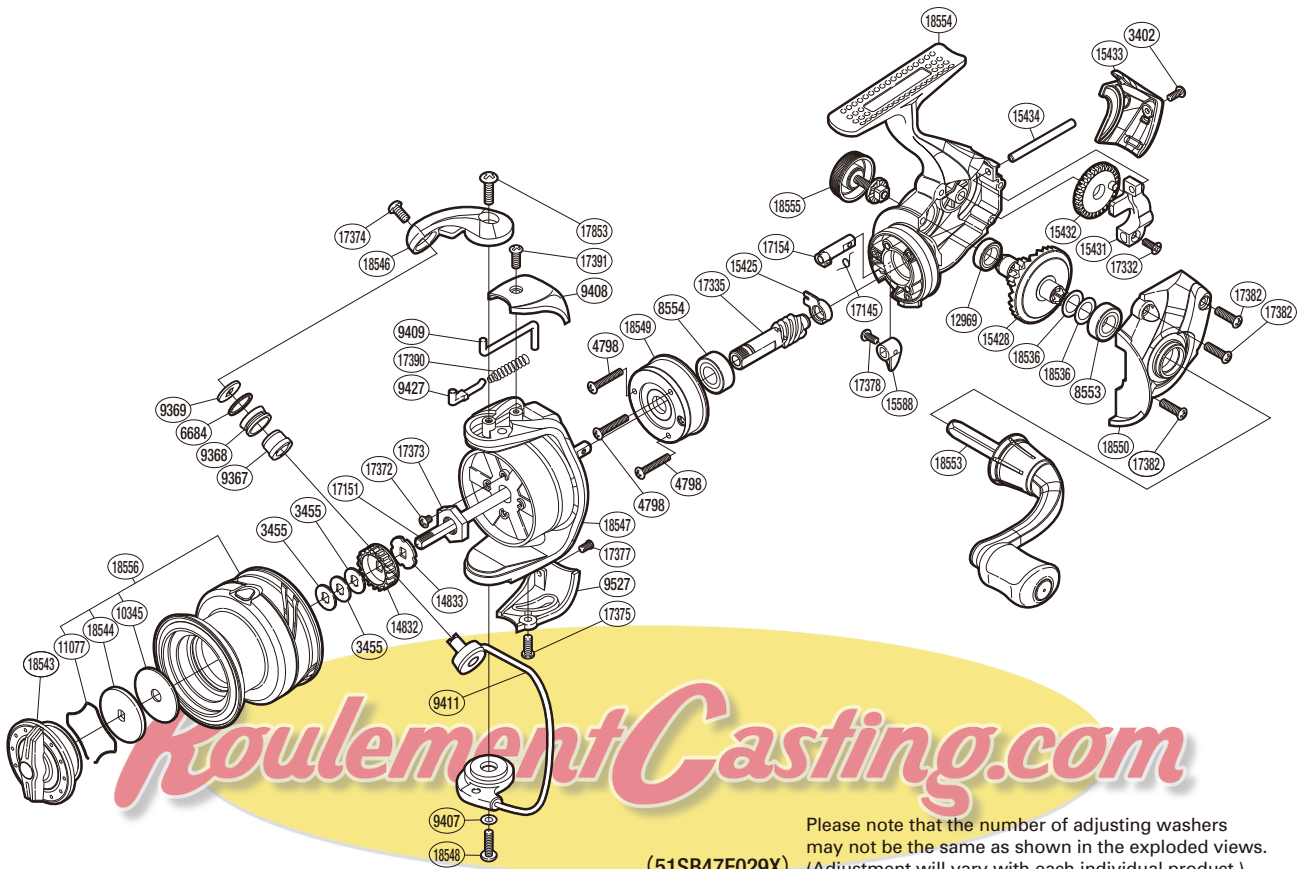

# SHIMANO

## NEXAVE

NEX-2500HGFE

Part No.	Description	Part No.	Description	Part No.	Description
RD 3402	Screw	RD14832	Spool Support A	RD17377	Screw
RD 3455	Spool Washer	RD14833	Spool Support B	RD17378	Screw
RD 4798	Screw	RD15425	Pinion Gear Bushing	RD17382	Screw
RD 6684	Line Roller Spacer	RD15428	Drive Gear	RD17390	Bail Spring
RD 8553	Ball Bearing	RD15431	Oscillating Slider	RD17391	Screw
RD 8554	Ball Bearing	RD15432	Oscillating Gear	RD17853	Screw
RD 9367	Line Roller Bushing	RD15433	Rear Protector	RD18536	Washer
RD 9368	Line Roller	RD15434	Oscillating Guide	RD18543	Drag Knob Assembly
RD 9369	Line Roller Washer	RD15588	Anti-Reverse Lever	RD18544	Key Washer
RD 9407	Washer	RD17145	Anti-Reverse Cam Spring	RD18546	Bail Arm
RD 9408	Bail Spring Cover	RD17151	Main Shaft	RD18547	Rotor
RD 9409	Bail Trip Lever	RD17154	Anti-Reverse Cam	RD18548	Screw
RD 9411	Bail Assembly	RD17332	Screw	RD18549	Roller Clutch Assembly
RD 9427	Bail Spring Guide A	RD17335	Pinion Gear	RD18550	Side Cover
RD 9527	Bail Hold Support Guard	RD17372	Screw	RD18553	Handle Assembly
RD10345	Drag Washer	RD17373	Rotor Nut	RD18554	Body Assembly
RD11077	Drag Washer Retainer	RD17374	Screw	RD18555	Handle Screw Cap
RD12969	Ball Bearing	RD17375	Screw	RD18556	Spool Assembly