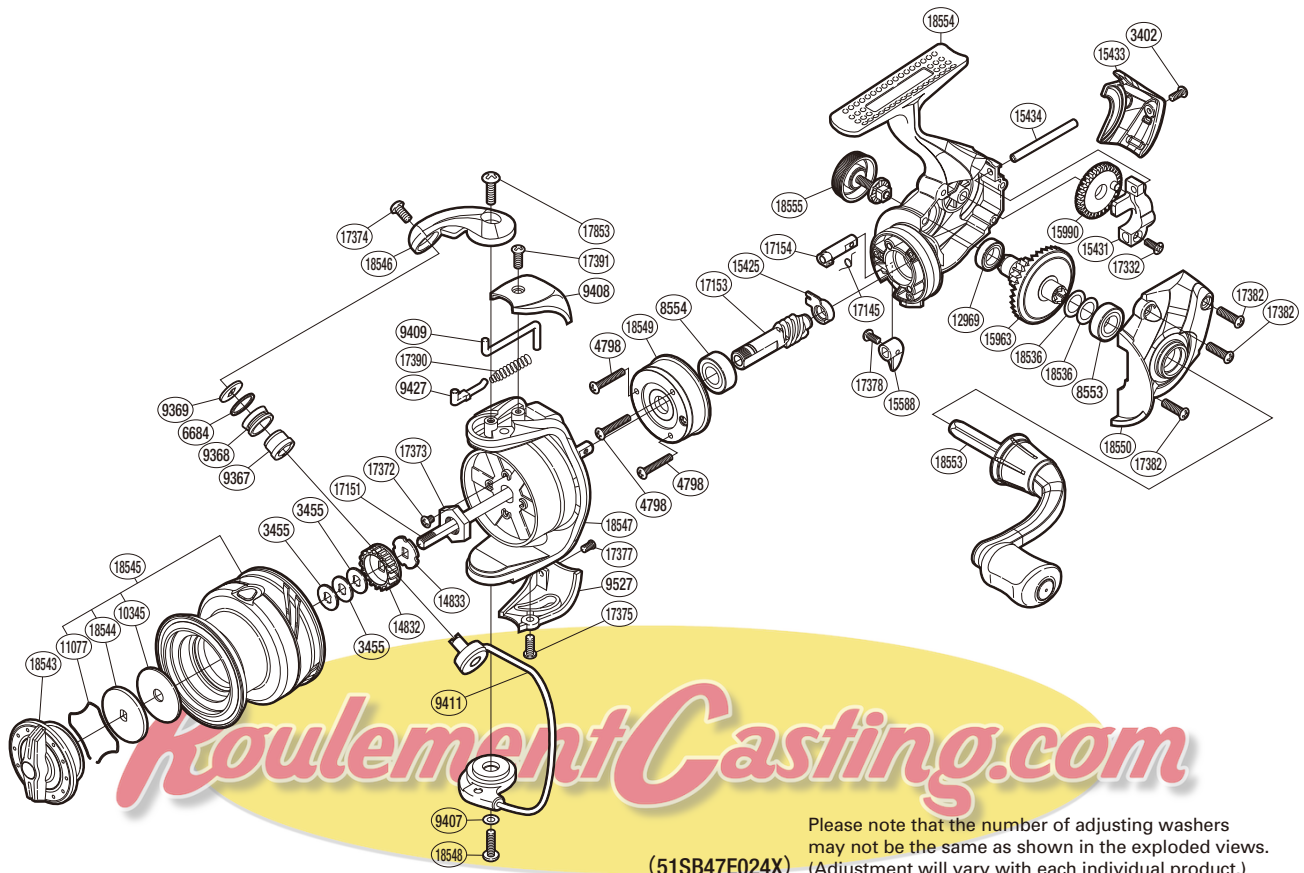

SHIMANO

NEXAVE

NEX-2500FE

Part No.	Description	Part No.	Description	Part No.	Description
RD 3402	Screw	RD14832	Spool Support A	RD17377	Screw
RD 3455	Spool Washer	RD14833	Spool Support B	RD17378	Screw
RD 4798	Screw	RD15425	Pinion Gear Bushing	RD17382	Screw
RD 6684	Line Roller Spacer	RD15431	Oscillating Slider	RD17390	Bail Spring
RD 8553	Ball Bearing	RD15433	Rear Protector	RD17391	Screw
RD 8554	Ball Bearing	RD15434	Oscillating Guide	RD17853	Screw
RD 9367	Line Roller Bushing	RD15588	Anti-Reverse Lever	RD18536	Washer
RD 9368	Line Roller	RD15963	Drive Gear	RD18543	Drag Knob Assembly
RD 9369	Line Roller Washer	RD15990	Oscillating Gear	RD18544	Key Washer
RD 9407	Washer	RD17145	Anti-Reverse Cam Spring	RD18545	Spool Assembly
RD 9408	Bail Spring Cover	RD17151	Main Shaft	RD18546	Bail Arm
RD 9409	Bail Trip Lever	RD17153	Pinion Gear	RD18547	Rotor
RD 9411	Bail Assembly	RD17154	Anti-Reverse Cam	RD18548	Screw
RD 9427	Bail Spring Guide A	RD17332	Screw	RD18549	Roller Clutch Assembly
RD 9527	Bail Hold Support Guard	RD17372	Screw	RD18550	Side Cover
RD10345	Drag Washer	RD17373	Rotor Nut	RD18553	Handle Assembly
RD11077	Drag Washer Retainer	RD17374	Screw	RD18554	Body Assembly
RD12969	Ball Bearing	RD17375	Screw	RD18555	Handle Screw Cap