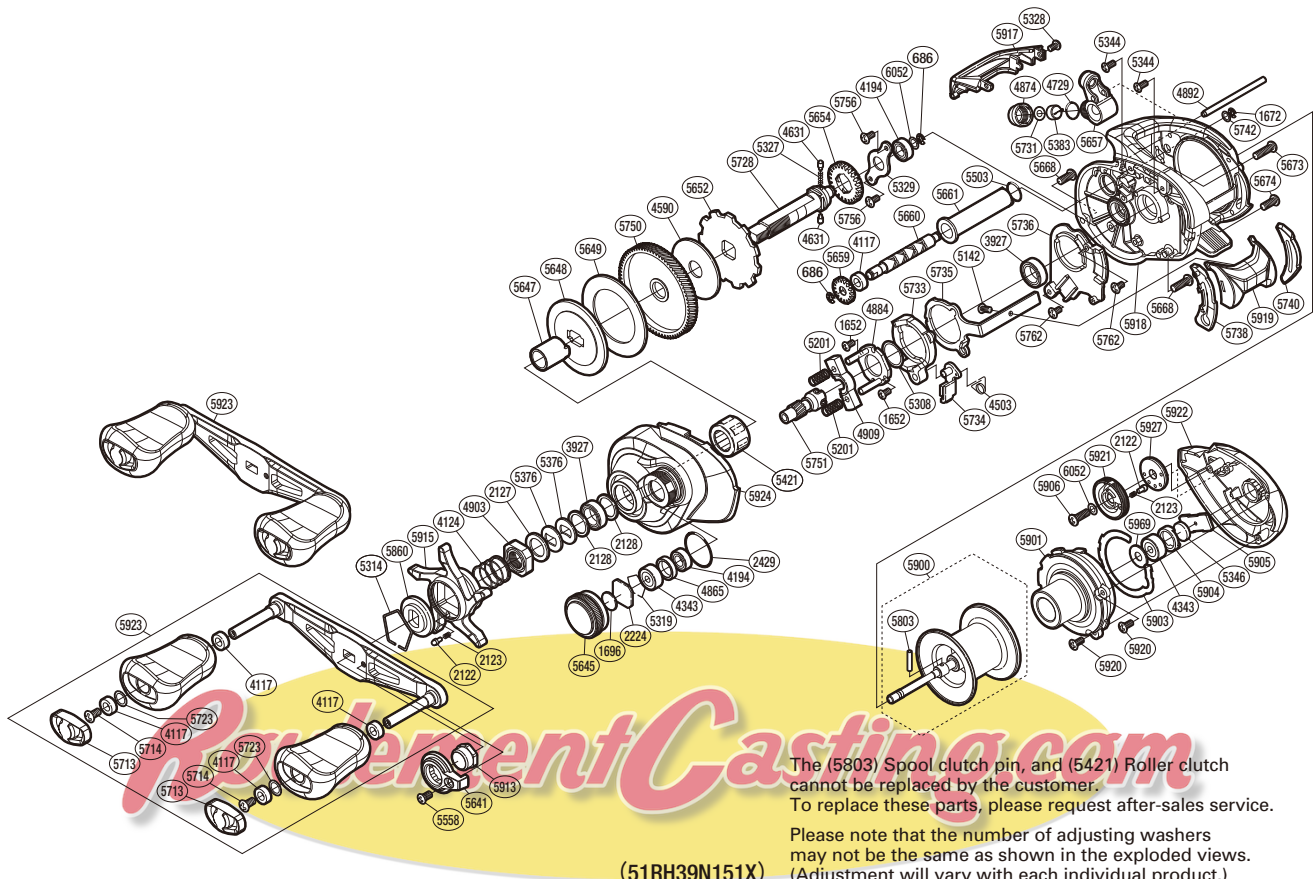

SHIMANO

CURADO DC S A-RB

CUDC151HG

Part No.	Description	Part No.	Description	Part No.	Description
BNT0686	E Lock	BNT5328	Screw	BNT5736	Clutch Guard
BNT1652	Screw	BNT5329	Drive Shaft Retainer	BNT5738	Clutch Bar Guide B
BNT1672	E Lock	BNT5344	Screw	BNT5740	Clutch Bar Guide A
BNT1696	Cast Control Spacer	BNT5346	Spacer B	BNT5742	Washer
BNT2122	Click Pin	BNT5376	Drag Spring Washer	BNT5750	Drive Gear
BNT2123	Click Spring	BNT5383	Line Guide Pawl	BNT5751	Pinion Gear
BNT2127	Star Drag Spacer	BNT5421	Roller Clutch Bearing	BNT5756	Screw
BNT2128	Washer	BNT5503	O Ring	BNT5762	Screw
BNT2224	Spool Tension Spacer	BNT5558	Screw	BNT5803	Spool Clutch Pin
BNT2429	O Ring	BNT5641	Handle Nut Plate	BNT5860	Star Drag Click Plate
BNT3927	Ball Bearing	BNT5645	Cast Control Cap	BNT5900	Spool Assembly
BNT4117	Bushing	BNT5647	Roller Clutch Inner Tube	BNT5901	B Side Plate Substrate
BNT4124	Star Drag Spring	BNT5648	Key Washer	BNT5903	Washer
BNT4194	Ball Bearing	BNT5649	Drag Washer	BNT5904	Bearing Retainer
BNT4343	Ball Bearing	BNT5652	Anti-Reverse Ratchet	BNT5905	Spool Shaft Spacer
BNT4503	Clutch Pawl Spring	BNT5654	Idle Gear	BNT5906	Screw
BNT4590	Drag Washer	BNT5657	Line Guide Assembly	BNT5913	Handle Nut
BNT4631	Idle Gear Pin	BNT5659	Idle Gear	BNT5915	Star Drag
BNT4729	O Ring	BNT5660	Worm Shaft	BNT5917	Level Wind Protector
BNT4865	Bearing Spacer	BNT5661	Level Wind Guard	BNT5918	Frame Assembly
BNT4874	Pawl Cap	BNT5668	Screw	BNT5919	Clutch Button
BNT4884	Clutch Cam Retainer	BNT5673	Screw	BNT5920	Screw
BNT4892	Stabilizer Bar	BNT5674	Screw	BNT5921	Brake Dial
BNT4903	Star Drag Nut	BNT5713	Handle Knob Seal	BNT5922	Right Side Plate
BNT4909	Yoke	BNT5714	Screw	BNT5923	Handle Assembly
BNT5142	Screw	BNT5723	Washer	BNT5924	Left Side Plate
BNT5201	Yoke Spring	BNT5728	Drive Shaft	BNT5927	Click Ring
BNT5308	Washer	BNT5731	Spacer	BNT5969	Bearing Seal
BNT5314	Click Plate Retainer	BNT5733	Clutch Cam	BNT6052	Washer
BNT5319	Bearing Retainer	BNT5734	Clutch Pawl Assembly		
BNT5327	Idle Gear Spring	BNT5735	Clutch Plate	BNT4692	B-100 Oil (Accessory)