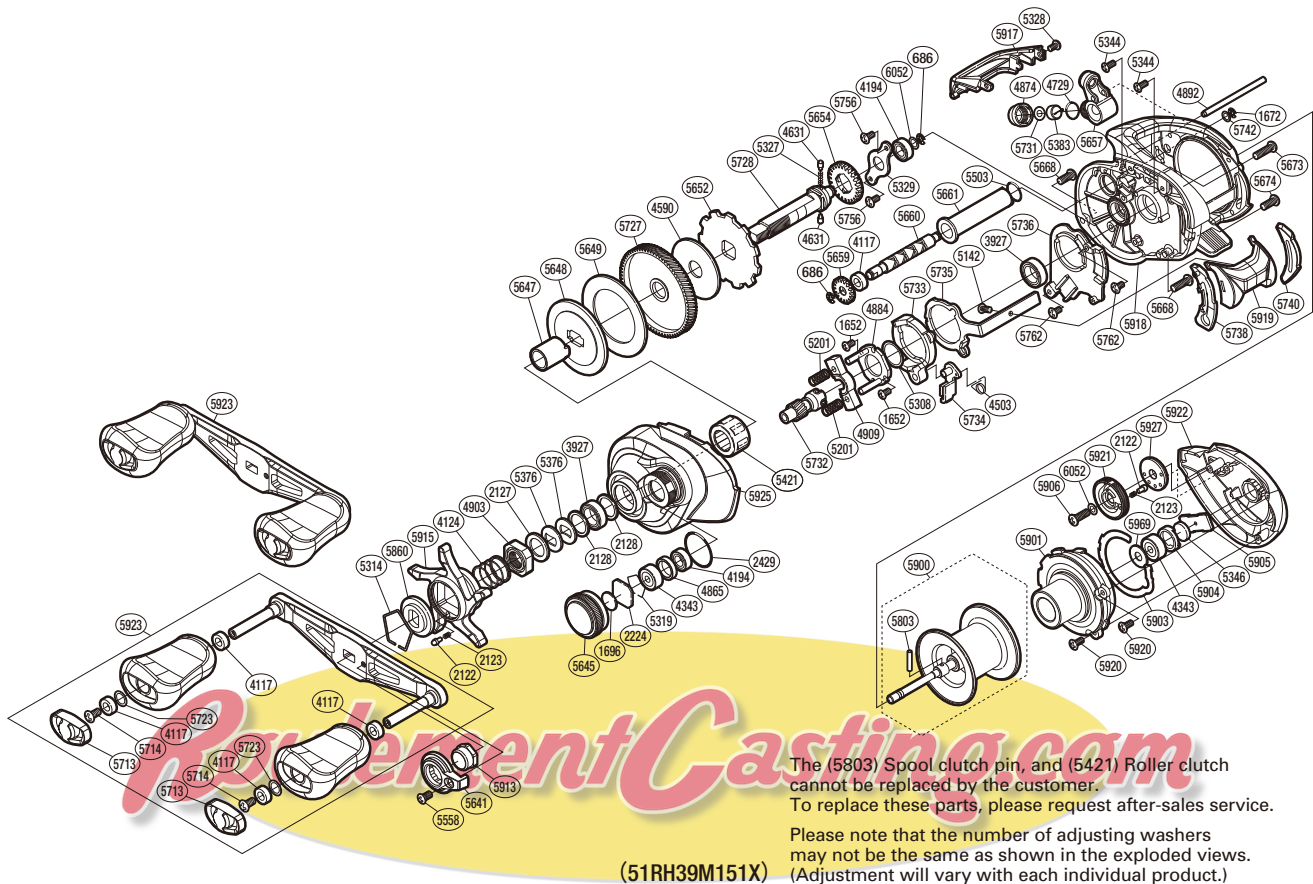

## CUDC151

Part No.	Description	Part No.	Description	Part No.	Description
BNT0686	E Lock	BNT5328	Screw	BNT5734	Clutch Pawl Assembly
BNT1652	Screw	BNT5329	Drive Shaft Retainer	BNT5735	Clutch Plate
BNT1672	E Lock	BNT5344	Screw	BNT5736	Clutch Guard
BNT1696	Cast Control Spacer	BNT5346	Spacer B	BNT5738	Clutch Bar Guide B
BNT2122	Click Pin	BNT5376	Drag Spring Washer	BNT5740	Clutch Bar Guide A
BNT2123	Click Spring	BNT5383	Line Guide Pawl	BNT5742	Washer
BNT2127	Star Drag Spacer	BNT5421	Roller Clutch Bearing	BNT5756	Screw
BNT2128	Washer	BNT5503	O Ring	BNT5762	Screw
BNT2224	Spool Tension Spacer	BNT5558	Screw	BNT5803	Spool Clutch Pin
BNT2429	O Ring	BNT5641	Handle Nut Plate	BNT5860	Star Drag Click Plate
BNT3927	Ball Bearing	BNT5645	Cast Control Cap	BNT5900	Spool Assembly
BNT4117	Bushing	BNT5647	Roller Clutch Inner Tube	BNT5901	B Side Plate Substrate
BNT4124	Star Drag Spring	BNT5648	Key Washer	BNT5903	Washer
BNT4194	Ball Bearing	BNT5649	Drag Washer	BNT5904	Bearing Retainer
BNT4343	Ball Bearing	BNT5652	Anti-Reverse Ratchet	BNT5905	Spool Shaft Spacer
BNT4503	Clutch Pawl Spring	BNT5654	Idle Gear	BNT5906	Screw
BNT4590	Drag Washer	BNT5657	Line Guide Assembly	BNT5913	Handle Nut
BNT4631	Idle Gear Pin	BNT5659	Idle Gear	BNT5915	Star Drag
BNT4729	O Ring	BNT5660	Worm Shaft	BNT5917	Level Wind Protector
BNT4865	Bearing Spacer	BNT5661	Level Wind Guard	BNT5918	Frame Assembly
BNT4874	Pawl Cap	BNT5668	Screw	BNT5919	Clutch Button
BNT4884	Clutch Cam Retainer	BNT5673	Screw	BNT5920	Screw
BNT4892	Stabilizer Bar	BNT5674	Screw	BNT5921	Brake Dial
BNT4903	Star Drag Nut	BNT5713	Handle Knob Seal	BNT5922	Right Side Plate
BNT4909	Yoke	BNT5714	Screw	BNT5923	Handle Assembly
BNT5142	Screw	BNT5723	Washer	BNT5925	Left Side Plate
BNT5201	Yoke Spring	BNT5727	Drive Gear	BNT5927	Click Ring
BNT5308	Washer	BNT5728	Drive Shaft	BNT5969	Bearing Seal
BNT5314	Click Plate Retainer	BNT5731	Spacer	BNT6052	Washer
BNT5319	Bearing Retainer	BNT5732	Pinion Gear		
BNT5327	Idle Gear Spring	BNT5733	Clutch Cam	BNT4692	B-100 Oil (Accessory)