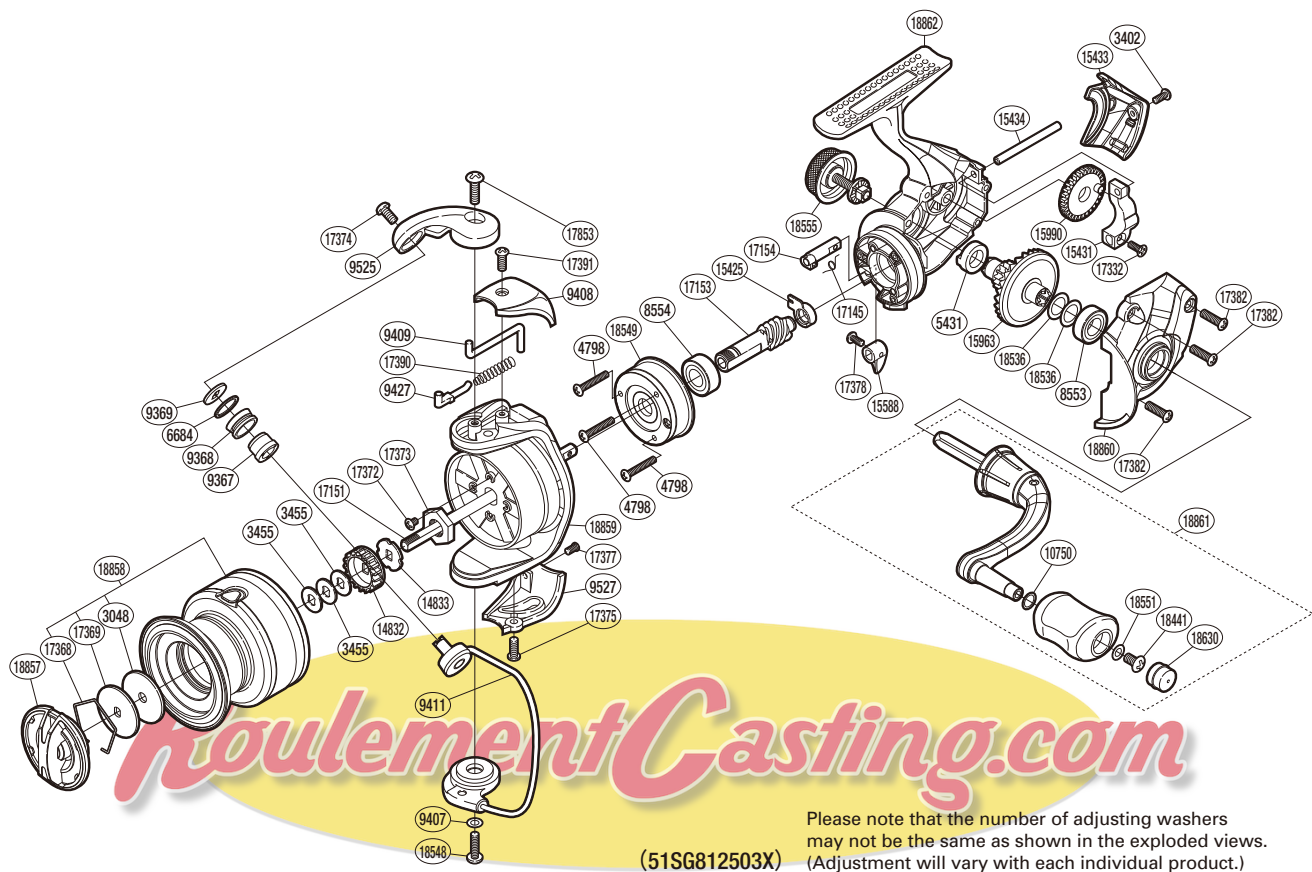

# SHIMANO

## CATANA

CAT2500FD

Part No.	Description	Part No.	Description	Part No.	Description
RD 3048	Drag Washer	RD14833	Spool Support B	RD17378	Screw
RD 3402	Screw	RD15425	Pinion Gear Bushing	RD17382	Screw
RD 3455	Spool Washer	RD15431	Oscillating Slider	RD17390	Bail Spring
RD 4798	Screw	RD15433	Rear Protector	RD17391	Screw
RD 5431	Drive Gear Bushing	RD15434	Oscillating Guide	RD17853	Screw
RD 6684	Line Roller Spacer	RD15588	Anti-Reverse Lever	RD18441	Screw
RD 8553	Ball Bearing	RD15963	Drive Gear	RD18536	Washer
RD 8554	Ball Bearing	RD15990	Oscillating Gear	RD18548	Screw
RD 9367	Line Roller Bushing	RD17145	Anti-Reverse Cam Spring	RD18549	Roller Clutch Assembly
RD 9368	Line Roller	RD17151	Main Shaft	RD18551	Washer
RD 9369	Washer	RD17153	Pinion Gear	RD18555	Handle Screw Cap
RD 9407	Washer	RD17154	Anti-Reverse Cam	RD18630	Handle Knob Seal
RD 9408	Bail Spring Cover	RD17332	Screw	RD18857	Drag Knob
RD 9409	Bail Trip Lever	RD17368	Drag Washers Retainer	RD18858	Spool Assembly
RD 9411	Bail Assembly	RD17369	Key Washer	RD18859	Rotor
RD 9427	Bail Spring Guide	RD17372	Screw	RD18860	Side Cover
RD 9525	Bail Arm	RD17373	Rotor Nut	RD18861	Handle Assembly
RD 9527	Bail Hold Support Guard	RD17374	Screw	RD18862	Body
RD10750	Washer	RD17375	Screw		
RD14832	Spool Support A	RD17377	Screw		