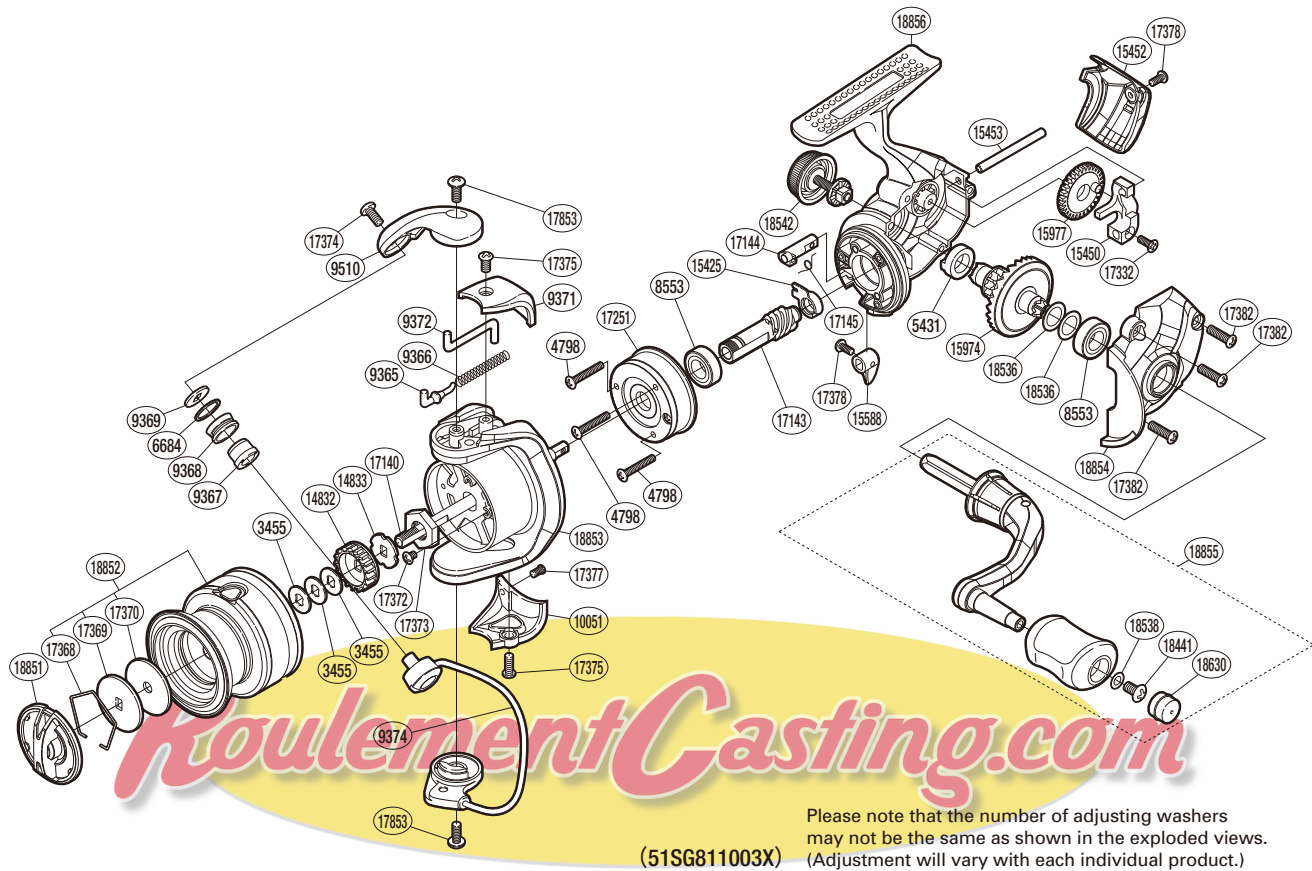

SHIMANO

CATANA

CAT1000FD

Part No.	Description	Part No.	Description	Part No.	Description
RD 3455	Spool Washer	RD15450	Oscillating Slider	RD17375	Screw
RD 4798	Screw	RD15452	Rear Protector	RD17377	Screw
RD 5431	Drive Gear Bushing	RD15453	Oscillating Guide	RD17378	Screw
RD 6684	Line Roller Spacer	RD15588	Anti-Reverse Lever	RD17382	Screw
RD 8553	Ball Bearing	RD15974	Drive Gear	RD17853	Screw
RD 9365	Bail Spring Guide	RD15977	Oscillating Gear	RD18441	Screw
RD 9366	Bail Spring	RD17140	Main Shaft	RD18536	Washer
RD 9367	Line Roller Bushing	RD17143	Pinion Gear	RD18538	Washer
RD 9368	Line Roller	RD17144	Anti-Reverse Cam	RD18542	Handle Screw Cap
RD 9369	Washer	RD17145	Anti-Reverse Cam Spring	RD18630	Handle Knob Seal
RD 9371	Bail Spring Cover	RD17251	Roller Clutch Assembly	RD18851	Drag Knob
RD 9372	Bail Trip Lever	RD17332	Screw	RD18852	Spool Assembly
RD 9374	Bail Assembly	RD17368	Drag Washers Retainer	RD18853	Rotor
RD 9510	Bail Arm	RD17369	Key Washer	RD18854	Side Cover
RD10051	Bail Hold Support Guard	RD17370	Drag Washer	RD18855	Handle Assembly
RD14832	Spool Support A	RD17372	Screw	RD18856	Body
RD14833	Spool Support B	RD17373	Rotor Nut		
RD15425	Pinion Gear Bushing	RD17374	Screw		