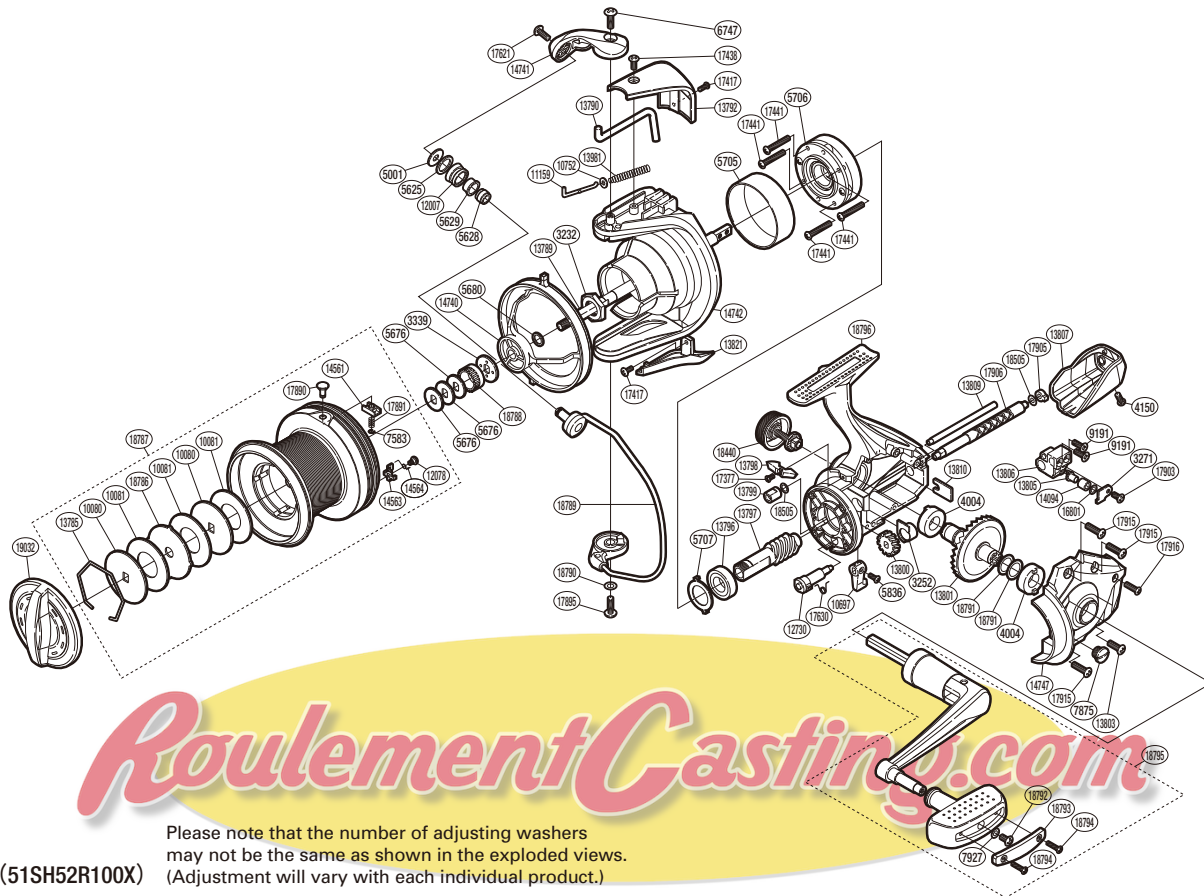

SHIMANO

BeastMaster

BMBP10000XB

Part No.	Description	Part No.	Description	Part No.	Description
RD 3232	Rotor Nut	RD12730	Anti-Reverse Cam	RD17377	Screw
RD 3252	Bushing	RD13785	Drag Washers Retainer	RD17417	Screw
RD 3271	Oscillating Pawl Cover	RD13789	Main Shaft	RD17438	Screw
RD 3339	Spool Support (B)	RD13790	Bail Trip Lever	RD17441	Screw
RD 4004	Drive Gear Bushing	RD13792	Bail Spring Cover	RD17621	Screw
RD 4150	Screw	RD13796	Ball Bearing	RD17630	Anti-Reverse Cam Spring
RD 5001	Line Roller Washer	RD13797	Pinion Gear	RD17890	Line Clip
RD 5625	Line Roller Spacer	RD13798	Bail Trip Strike	RD17891	Line Clip Spring
RD 5628	Line Roller Collar	RD13799	Worm Bushing (Front)	RD17895	Screw
RD 5629	Line Roller Bushing	RD13800	Idle Gear	RD17903	Screw
RD 5676	Spool Washer	RD13801	Drive Gear	RD17905	Worm Bushing (Rear)
RD 5680	Spacer (B)	RD13803	Screw	RD17906	Worm Shaft
RD 5705	Roller Clutch Ring	RD13805	Oscillating Pawl	RD17915	Screw
RD 5706	Roller Clutch Assembly	RD13806	Oscillating Slider	RD17916	Screw
RD 5707	Bearing Washer	RD13807	Rear Protector	RD18440	Handle Screw Cap Assembly
RD 5836	Screw	RD13809	Oscillating Guide	RD18505	Washer
RD 6747	Bail Arm Screw	RD13810	Worm Shaft Retainer	RD18786	Eared Washer
RD 7583	E Lock	RD13821	Bail Hold Support Guard	RD18787	Spool Assembly
RD 7875	Oil Cap	RD13981	Bail Spring	RD18788	Spool Support (A)
RD 7927	Washer	RD14094	Oscillating Slider Bushing	RD18789	Bail Assembly
RD 9191	Screw	RD14561	Line Clip Holder	RD18790	Washer
RD10080	Key Washer	RD14563	Drag Click	RD18791	Washer
RD10081	Drag Washer	RD14564	Drag Click Spring	RD18792	Screw
RD10697	Anti-Reverse Lever	RD14740	Line Safety Guard	RD18793	Handle Knob I.D. Plate
RD10752	Bail Spring Guide A Support	RD14741	Bail Arm	RD18794	Screw
RD11159	Bail Spring Guide A	RD14742	Rotor	RD18795	Handle Assembly
RD12007	Line Roller	RD14747	Side Cover	RD18796	Body
RD12078	Screw	RD16801	Washer	RD19032	Drag Knob