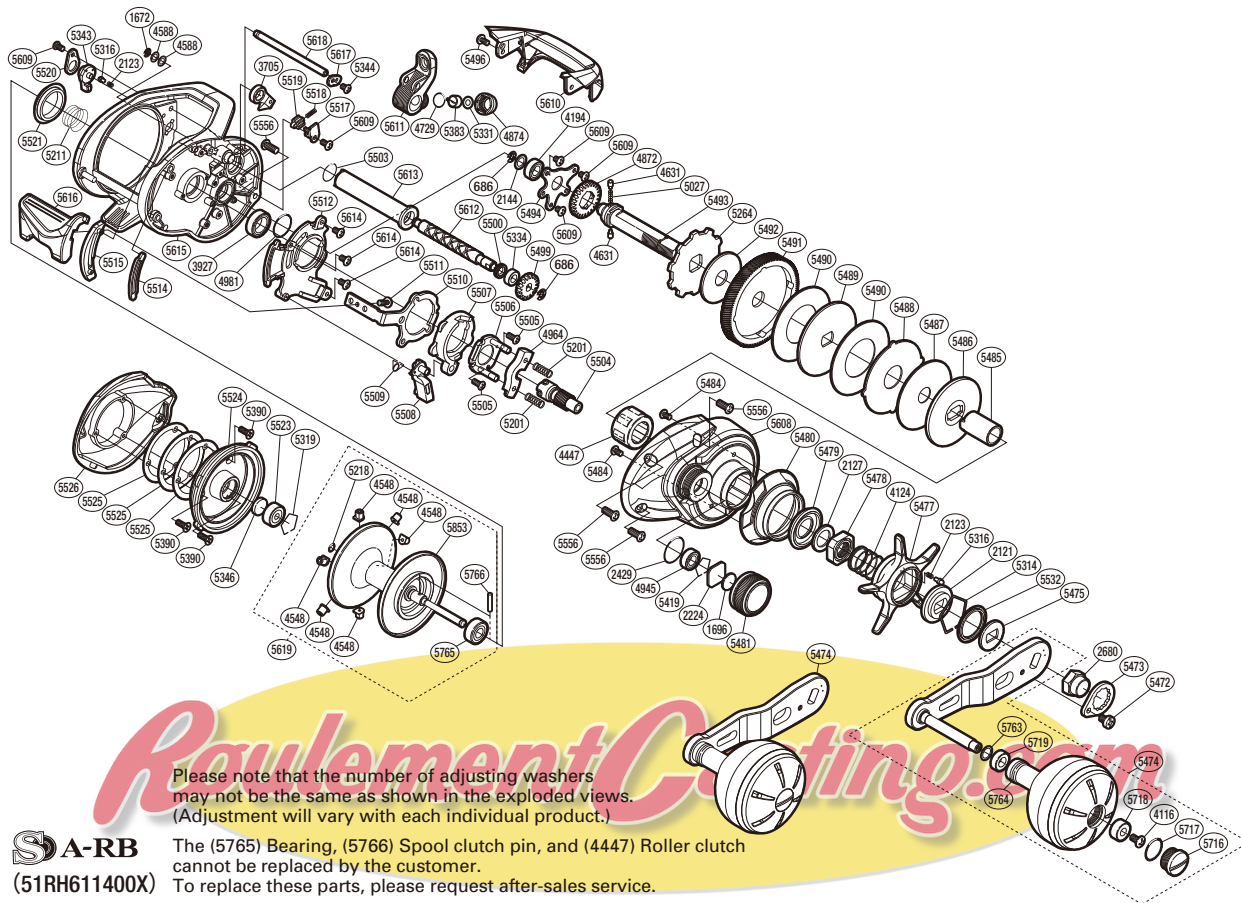

SHIMANO

TRANX

TRX-400HG

Part No.	Description	Part No.	Description	Part No.	Description
BNT0686	E Lock	BNT5344	Screw	BNT5514	Clutch Button Seal
BNT0770	Screw	BNT5346	Spacer B	BNT5515	Clutch Bar Guide
BNT1672	E Lock	BNT5383	Line Guide Pawl	BNT5517	Retention Spring Retainer
BNT1696	Cast Control Spacer (B)	BNT5390	Screw	BNT5518	Clutch Retention Spring
BNT2121	Star Drag Click Plate	BNT5419	Bearing Retainer	BNT5519	Clutch Retention Pin
BNT2123	Click Spring	BNT5473	Handle Nut Plate	BNT5520	Cam Lever Retainer
BNT2127	Star Drag Spacer	BNT5474	Handle Assembly	BNT5521	Frame Center Seal
BNT2144	Drive Shaft Washer	BNT5475	Drive Shaft Shield	BNT5523	Ball Bearing
BNT2224	Spool Tension Spacer (A)	BNT5477	Star Drag	BNT5524	Dial Case
BNT2429	O Ring	BNT5478	Star Drag Nut	BNT5525	Washer
BNT2680	Handle Nut	BNT5479	Roller Clutch Water Proof	BNT5526	Left Side Plate
BNT3705	Anti-reverse Pawl	BNT5480	Clutch Button Attachment	BNT5532	Star Drag Seal
BNT3927	Ball Bearing	BNT5481	Cast Control Cap	BNT5556	Screw
BNT4116	Screw	BNT5484	Screw	BNT5608	Right Side Plate
BNT4124	Star Drag Spring	BNT5485	Roller Clutch Inner Tube	BNT5609	Screw
BNT4194	Ball Bearing	BNT5486	Key Washer	BNT5610	Level Wind Protector
BNT4447	Roller Clutch Bearing	BNT5487	Drag Washer	BNT5611	Line Guide
BNT4548	Brake Collar	BNT5488	Eared Washer	BNT5612	Worm Shaft
BNT4588	Washer	BNT5489	Key Washer	BNT5613	Level Wind Guard
BNT4631	Idle Gear Pin	BNT5490	Drag Washer	BNT5614	Screw
BNT4729	O Ring	BNT5491	Drive Gear	BNT5615	Frame
BNT4872	Idle Gear	BNT5492	Drag Washer	BNT5616	Clutch Lever
BNT4874	Pawl Cap	BNT5493	Drive Shaft	BNT5617	Stabilizer Bar Retainer
BNT4945	Ball Bearing	BNT5494	Drive Shaft Retainer	BNT5618	Stabilizer Bar
BNT4964	Yoke	BNT5496	Screw	BNT5619	Spool Assembly
BNT4981	O Ring	BNT5499	Idle Gear	BNT5716	Handle Knob Seal
BNT5027	Idle Gear Spring	BNT5500	Worm Shaft Seal	BNT5717	O Ring
BNT5201	Yoke Spring	BNT5503	O Ring	BNT5718	Handle Knob Bushing A
BNT5211	Bearing Pressure Spring	BNT5504	Pinion Gear	BNT5719	Handle Knob Bushing
BNT5218	O Ring	BNT5505	Screw	BNT5763	Washer
BNT5264	Anti-reverse Ratchet	BNT5506	Clutch Cam Retainer	BNT5764	Handle Knob
BNT5314	Click Plate Retainer	BNT5507	Clutch Cam	BNT5765	Ball Bearing
BNT5316	Click Pin	BNT5508	Clutch Pawl	BNT5766	Spool Clutch Pin
BNT5319	Bearing Retainer	BNT5509	Clutch Pawl Spring	BNT5853	Spool
BNT5331	Spacer	BNT5510	Clutch Plate		
BNT5334	Bushing	BNT5511	Screw		
BNT5343	Side Plate Cam Lever	BNT5512	Clutch Guard	BNT4692	B-100 Oil (Accessory)