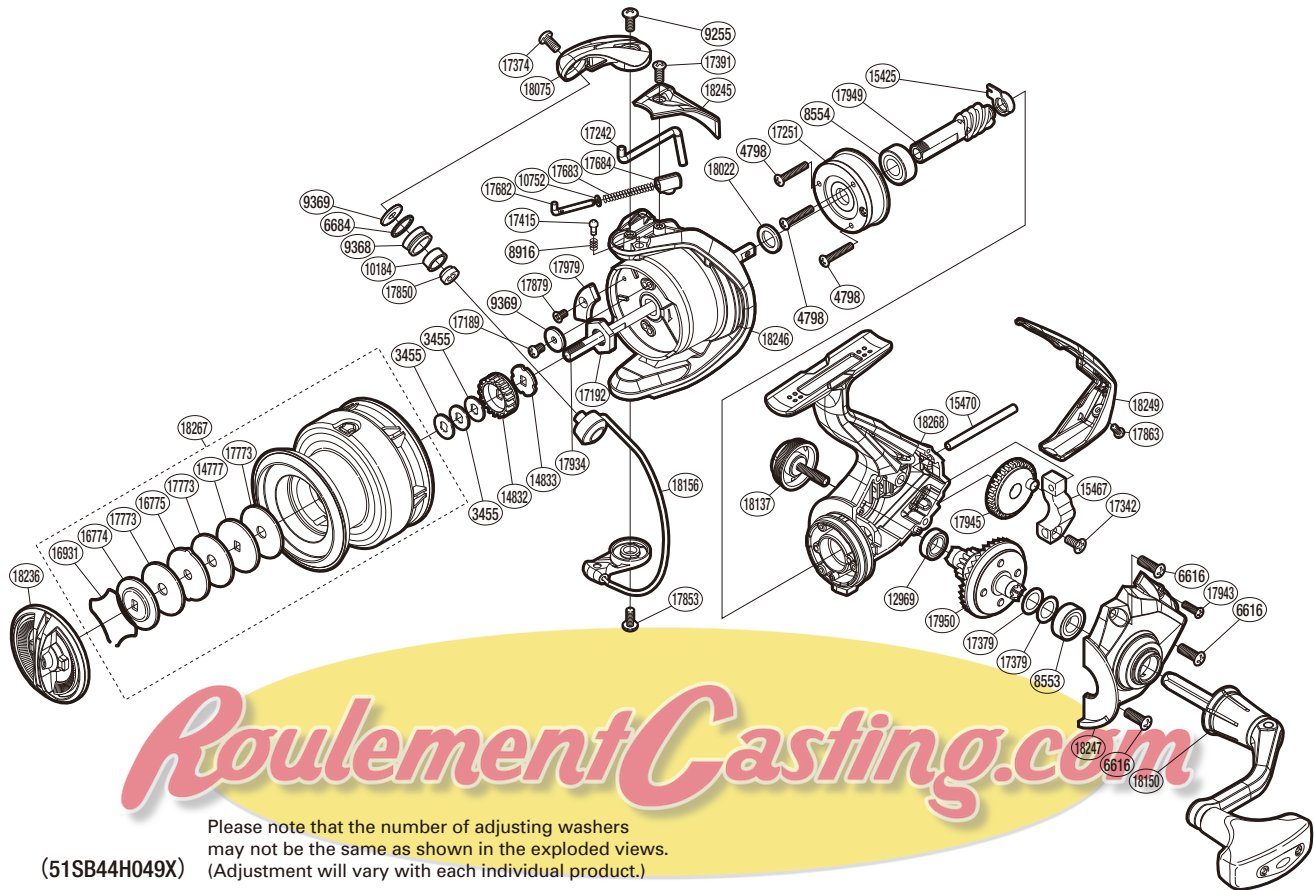

# SHIMANO

## SEDONA XT

## SEXT-C5000XG

Please note that the number of adjusting washers may not be the same as shown in the exploded views. (51SB44H049X) (Adjustment will vary with each individual product.)

Part No.	Description	Part No.	Description	Part No.	Description
RD 3455	Spool Washer	RD16774	Key Washer	RD17879	Screw
RD 4798	Screw	RD16775	Eared Washer	RD17934	Main Shaft
RD 6616	Screw	RD16931	Drag Washers Retainer	RD17943	Screw
RD 6684	Line Roller Spacer	RD17189	Screw	RD17945	Oscillating Gear
RD 8553	Ball Bearing	RD17192	Rotor Nut	RD17949	Pinion Gear
RD 8554	Ball Bearing	RD17242	Bail Trip Lever	RD17950	Drive Gear
RD 8916	Click Spring	RD17251	Roller Clutch Assembly	RD17979	Counter Weight A
RD 9255	Screw	RD17342	Screw	RD18022	Washer
RD 9368	Line Roller	RD17374	Screw	RD18075	Bail Arm
RD 9369	Washer	RD17379	Washer	RD18137	Handle Screw Cap
RD10184	Line Roller Bushing	RD17391	Screw	RD18150	Handle Assembly
RD10752	Bail Spring Guide A Support	RD17415	Click Pin	RD18156	Bail Assembly
RD12969	Ball Bearing	RD17682	Bail Spring Guide A	RD18236	Drag Knob
RD14777	Key Washer	RD17683	Bail Spring	RD18245	Bail Spring Cover
RD14832	Spool Support A	RD17684	Bail Spring Seat	RD18246	Rotor
RD14833	Spool Support B	RD17773	Drag Washer	RD18247	Side Cover
RD15425	Pinion Gear Bushing	RD17850	Line Roller Collar	RD18249	Rear Protector
RD15467	Oscillating Slider	RD17853	Screw	RD18267	Spool Assembly
RD15470	Oscillating Guide	RD17863	Screw	RD18268	Body