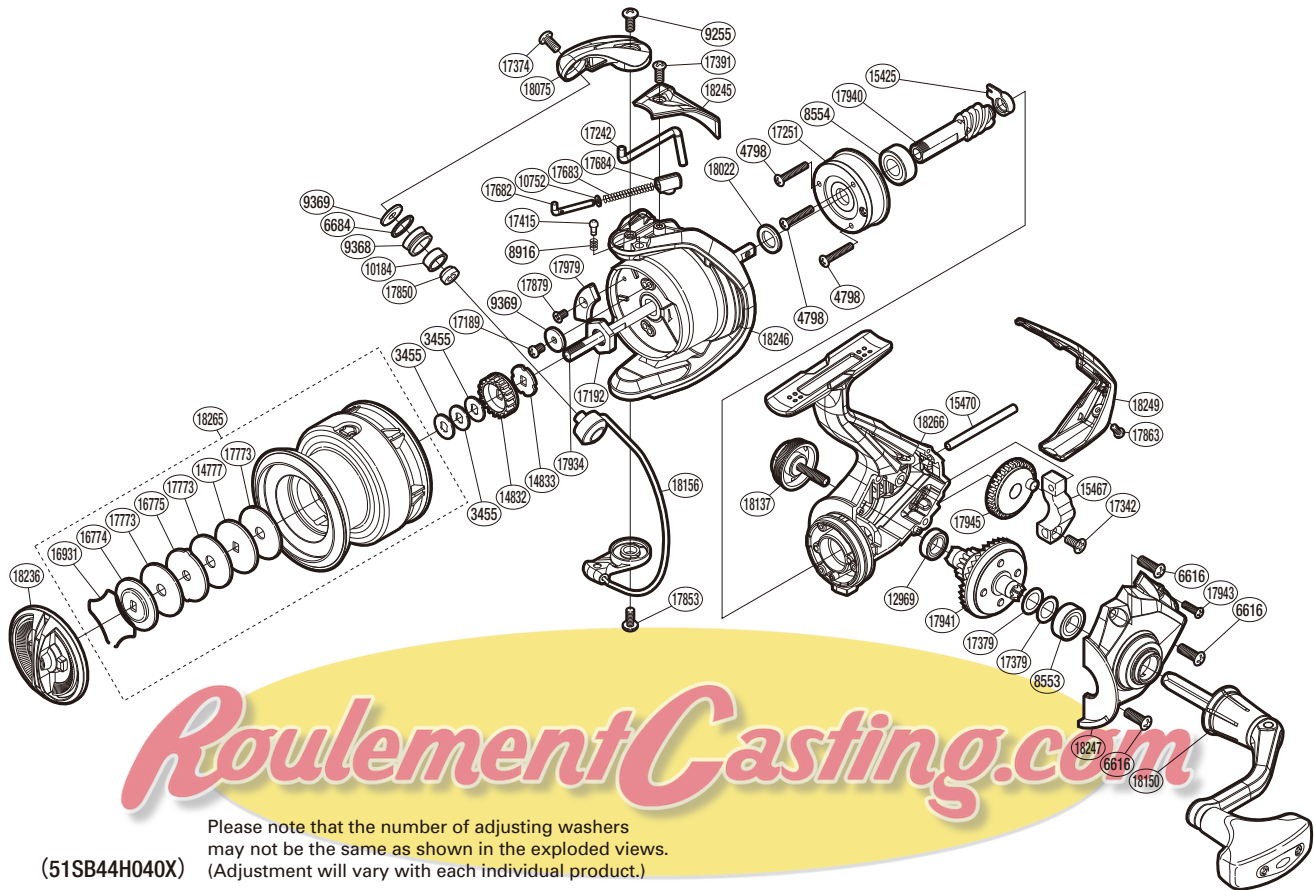

# SHIMANO

## SEDONA XT

## SEXT-4000

Please note that the number of adjusting washers may not be the same as shown in the exploded views. (Adjustment will vary with each individual product.)

(51SB44H040X)

Part No.	Description	Part No.	Description	Part No.	Description
RD 3455	Spool Washer	RD16774	Key Washer	RD17879	Screw
RD 4798	Screw	RD16775	Eared Washer	RD17934	Main Shaft
RD 6616	Screw	RD16931	Drag Washers Retainer	RD17940	Pinion Gear
RD 6684	Line Roller Spacer	RD17189	Screw	RD17941	Drive Gear
RD 8553	Ball Bearing	RD17192	Rotor Nut	RD17943	Screw
RD 8554	Ball Bearing	RD17242	Bail Trip Lever	RD17945	Oscillating Gear
RD 8916	Click Spring	RD17251	Roller Clutch Assembly	RD17979	Counter Weight A
RD 9255	Screw	RD17342	Screw	RD18022	Washer
RD 9368	Line Roller	RD17374	Screw	RD18075	Bail Arm
RD 9369	Washer	RD17379	Washer	RD18137	Handle Screw Cap
RD10184	Line Roller Bushing	RD17391	Screw	RD18150	Handle Assembly
RD10752	Bail Spring Guide A Support	RD17415	Click Pin	RD18156	Bail Assembly
RD12969	Ball Bearing	RD17682	Bail Spring Guide A	RD18236	Drag Knob
RD14777	Key Washer	RD17683	Bail Spring	RD18245	Bail Spring Cover
RD14832	Spool Support A	RD17684	Bail Spring Seat	RD18246	Rotor
RD14833	Spool Support B	RD17773	Drag Washer	RD18247	Side Cover
RD15425	Pinion Gear Bushing	RD17850	Line Roller Collar	RD18249	Rear Protector
RD15467	Oscillating Slider	RD17853	Screw	RD18265	Spool Assembly
RD15470	Oscillating Guide	RD17863	Screw	RD18266	Body