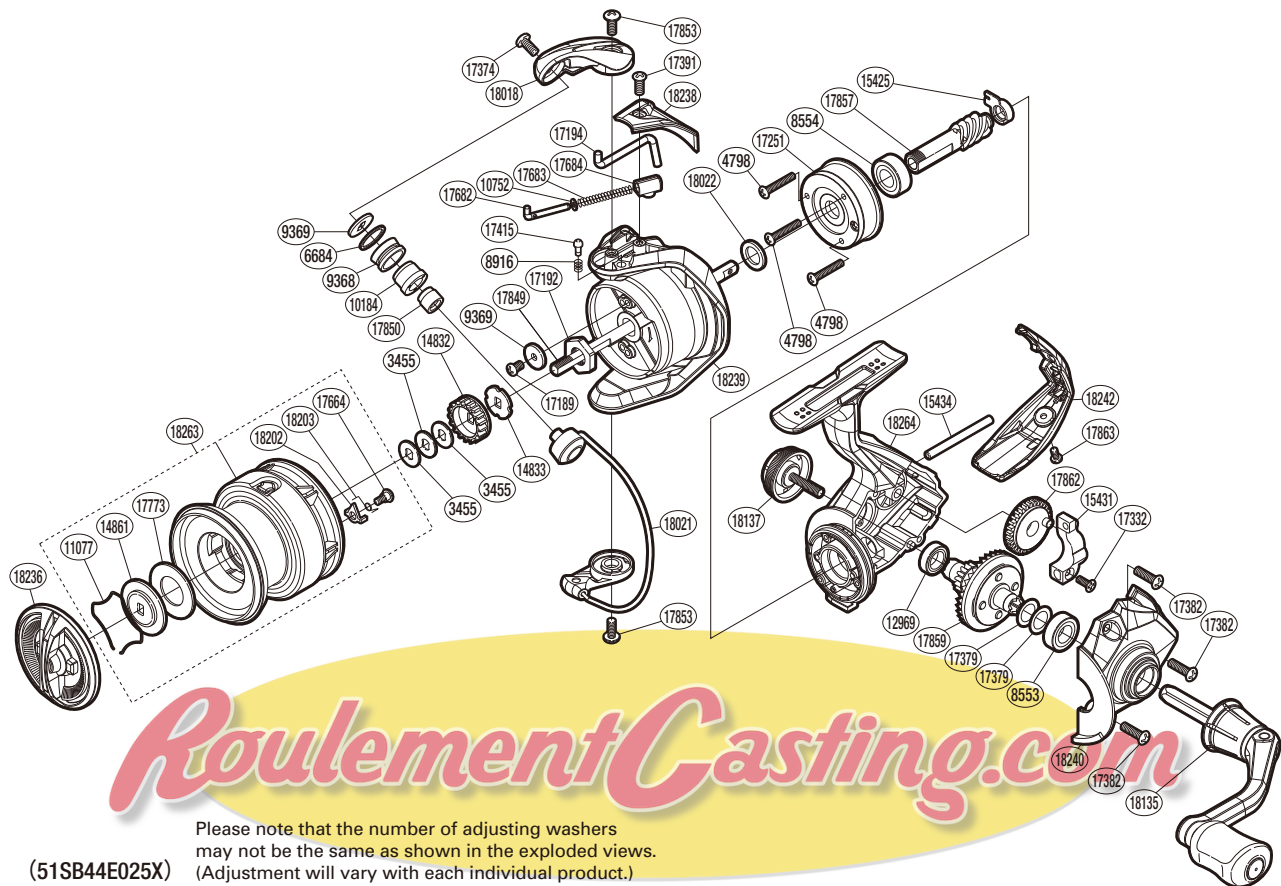

# SHIMANO

## SEDONA XT

## SEXT-2500

Please note that the number of adjusting washers may not be the same as shown in the exploded views.  
(51SB44E025X) (Adjustment will vary with each individual product.)

Part No.	Description	Part No.	Description	Part No.	Description
RD 3455	Spool Washer	RD17189	Screw	RD17857	Pinion Gear
RD 4798	Screw	RD17192	Rotor Nut	RD17859	Drive Gear
RD 6684	Line Roller Spacer	RD17194	Bail Trip Lever	RD17862	Oscillating Gear
RD 8553	Ball Bearing	RD17251	Roller Clutch Assembly	RD17863	Screw
RD 8554	Ball Bearing	RD17332	Screw	RD18018	Bail Arm
RD 8916	Click Spring	RD17374	Screw	RD18021	Bail Assembly
RD 9368	Line Roller	RD17379	Washer	RD18022	Washer
RD 9369	Line Roller Washer	RD17382	Screw	RD18135	Handle Assembly
RD10184	Line Roller Bushing	RD17391	Screw	RD18137	Handle Screw Cap
RD10752	Bail Spring Guide A Support	RD17415	Click Pin	RD18202	Drag Click
RD11077	Drag Washers Retainer	RD17664	Screw	RD18203	Drag Click Spring
RD12969	Ball Bearing	RD17682	Bail Spring Guide A	RD18236	Drag Knob
RD14832	Spool Support A	RD17683	Bail Spring	RD18238	Bail Spring Cover
RD14833	Spool Support B	RD17684	Bail Spring Seat	RD18239	Rotor
RD14861	Key Washer	RD17773	Drag Washer	RD18240	Side Cover
RD15425	Pinion Gear Bushing	RD17849	Main Shaft	RD18242	Rear Protector
RD15431	Oscillating Slider	RD17850	Line Roller Collar	RD18263	Spool Assembly
RD15434	Oscillating Guide	RD17853	Screw	RD18264	Body