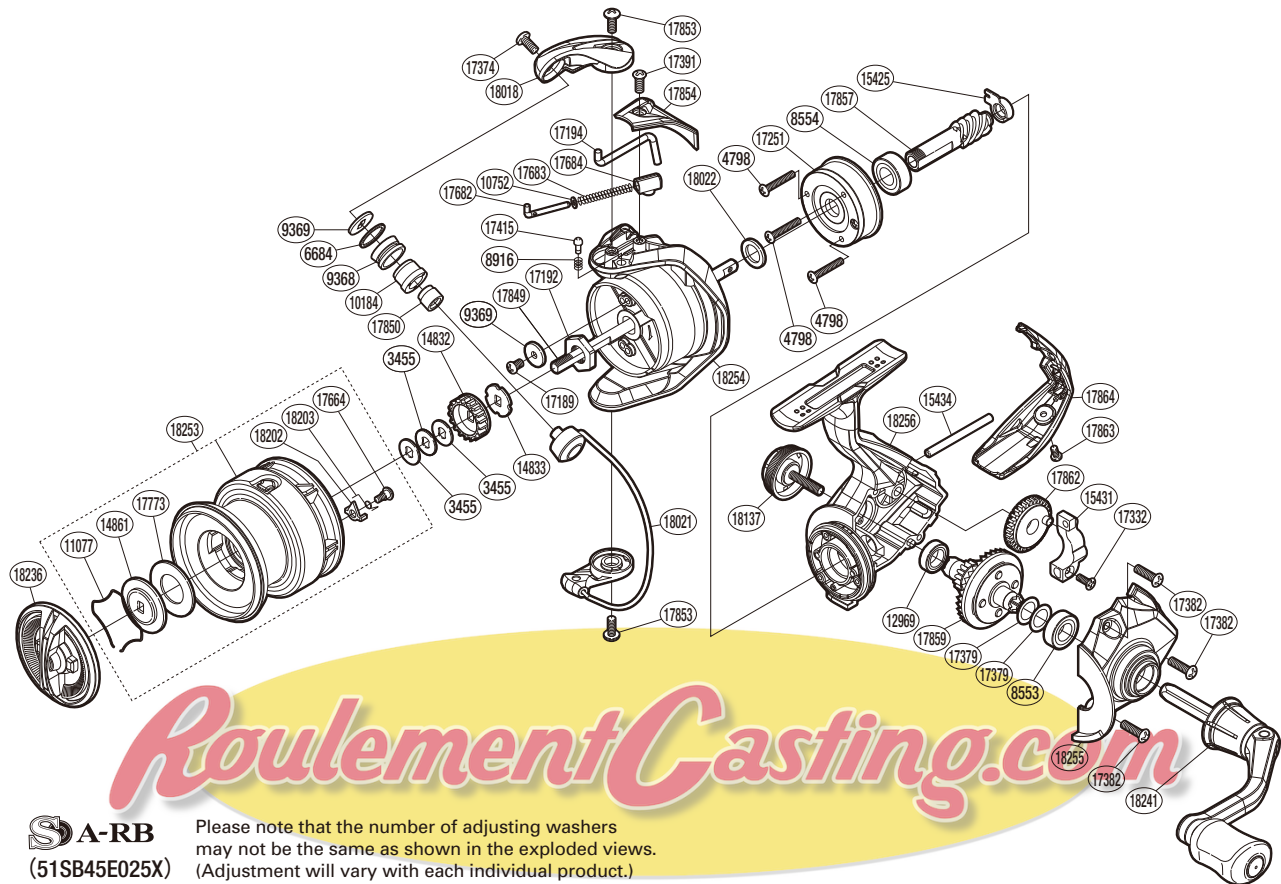

SHIMANO

SEDONA SP

SESP-2500

S-A-RB
(51SB45E025X)

Please note that the number of adjusting washers may not be the same as shown in the exploded views. (Adjustment will vary with each individual product.)

Part No.	Description	Part No.	Description	Part No.	Description
RD 3455	Spool Washer	RD17189	Screw	RD17854	Bail Spring Cover
RD 4798	Screw	RD17192	Rotor Nut	RD17857	Pinion Gear
RD 6684	Line Roller Spacer	RD17194	Bail Trip Lever	RD17859	Drive Gear
RD 8553	Ball Bearing	RD17251	Roller Clutch Assembly	RD17862	Oscillating Gear
RD 8554	Ball Bearing	RD17332	Screw	RD17863	Screw
RD 8916	Click Spring	RD17374	Screw	RD17864	Rear Protector
RD 9368	Line Roller	RD17379	Washer	RD18018	Bail Arm
RD 9369	Line Roller Washer	RD17382	Screw	RD18021	Bail Assembly
RD10184	Line Roller Bushing	RD17391	Screw	RD18022	Washer
RD10752	Bail Spring Guide A Support	RD17415	Click Pin	RD18137	Handle Screw Cap
RD11077	Drag Washers Retainer	RD17664	Screw	RD18202	Drag Click
RD12969	Ball Bearing	RD17682	Bail Spring Guide A	RD18203	Drag Click Spring
RD14832	Spool Support A	RD17683	Bail Spring	RD18236	Drag Knob
RD14833	Spool Support B	RD17684	Bail Spring Seat	RD18241	Handle Assembly
RD14861	Key Washer	RD17773	Drag Washer	RD18253	Spool Assembly
RD15425	Pinion Gear Bushing	RD17849	Main Shaft	RD18254	Rotor
RD15431	Oscillating Slider	RD17850	Line Roller Collar	RD18255	Side Cover
RD15434	Oscillating Guide	RD17853	Screw	RD18256	Body