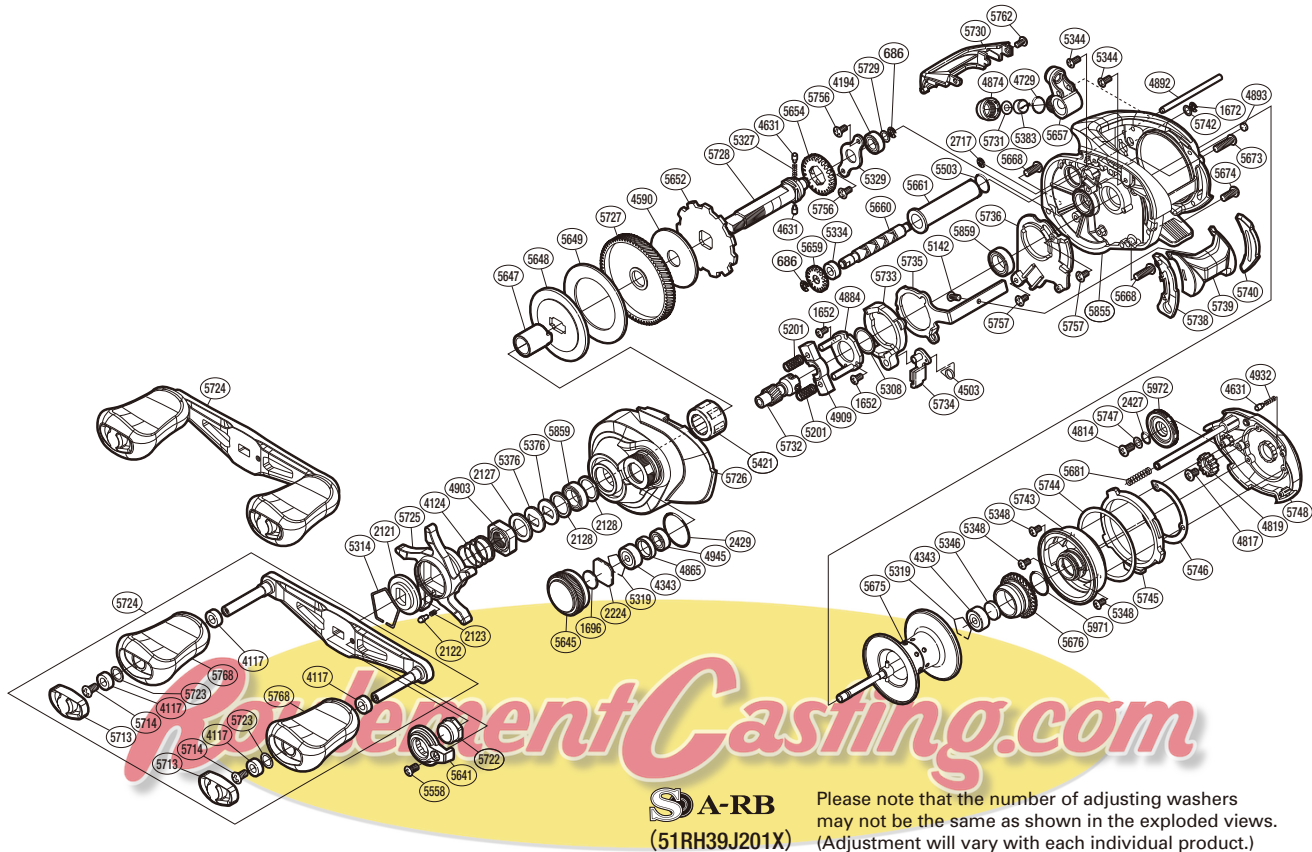

## CU-201K

Please note that the number of adjusting washers may not be the same as shown in the exploded views. (Adjustment will vary with each individual product.)

Part No.	Description	Part No.	Description	Part No.	Description
BNT0686	E Lock	BNT5308	Washer	BNT5724	Handle Assembly
BNT1672	E Lock	BNT5314	Click Plate Retainer	BNT5725	Star Drag
BNT1696	Cast Control Spacer	BNT5319	Bearing Retainer	BNT5726	Left Side Plate
BNT2121	Star Drag Click Plate	BNT5327	Idle Gear Spring	BNT5727	Drive Gear
BNT2122	Click Pin	BNT5329	Drive Shaft Retainer	BNT5728	Drive Shaft
BNT2123	Click Spring	BNT5334	Bushing	BNT5729	Spacer
BNT2127	Star Drag Spacer	BNT5344	Screw	BNT5730	Level Wind Protector
BNT2128	Washer	BNT5346	Spacer B	BNT5731	Spacer
BNT2224	Spool Tension Spacer	BNT5348	Screw	BNT5732	Pinion Gear
BNT2427	O Ring	BNT5376	Washer	BNT5733	Clutch Cam
BNT2429	O Ring	BNT5383	Line Guide Pawl	BNT5734	Clutch Pawl Assembly
BNT2717	E Lock	BNT5421	Roller Clutch Bearing	BNT5735	Clutch Plate
BNT4117	Bushing	BNT5503	O Ring	BNT5736	Clutch Guard
BNT4124	Star Drag Spring	BNT5558	Screw	BNT5738	Clutch Bar Guide B
BNT4194	Ball Bearing	BNT5641	Handle Nut Plate	BNT5739	Clutch Button Assembly
BNT4343	Ball Bearing	BNT5645	Cast Control Cap	BNT5740	Clutch Bar Guide A
BNT4503	Clutch Pawl Spring	BNT5647	Roller Clutch Inner Tube	BNT5742	Washer
BNT4590	Drag Washer	BNT5648	Key Washer	BNT5743	Brake Case Assembly
BNT4631	Idle Gear Pin	BNT5649	Drag Washer	BNT5744	Washer
BNT4729	O Ring	BNT5652	Anti-Reverse Ratchet	BNT5745	Right Side Plate Cam Lever
BNT4814	Screw	BNT5654	Idle Gear	BNT5746	Washer
BNT4817	Screw	BNT5657	Line Guide Assembly	BNT5747	Washer
BNT4819	Idle Gear	BNT5659	Idle Gear	BNT5748	Right Side Plate Assembly
BNT4865	Bearing Spacer	BNT5660	Worm Shaft	BNT5756	Screw
BNT4874	Pawl Cap	BNT5661	Level Wind Guard	BNT5757	Screw
BNT4884	Clutch Cam Retainer	BNT5668	Screw	BNT5762	Screw
BNT4892	Stabilizer Bar	BNT5673	Screw	BNT5768	Handle Knob
BNT4893	Washer	BNT5674	Screw	BNT5855	Frame Assembly
BNT4903	Star Drag Nut	BNT5675	Spool Assembly	BNT5859	Ball Bearing
BNT4909	Yoke	BNT5676	Brake Ring Gear Assembly	BNT5971	O Ring
BNT4932	Click Spring	BNT5681	Spring	BNT5972	Brake Dial
BNT4945	Ball Bearing	BNT5713	Handle Knob Seal		
BNT5142	Screw	BNT5714	Screw		
BNT5201	Yoke Spring	BNT5722	Handle Nut		
		BNT5723	Washer	BNT4692	B-100 Oil (Accessory)