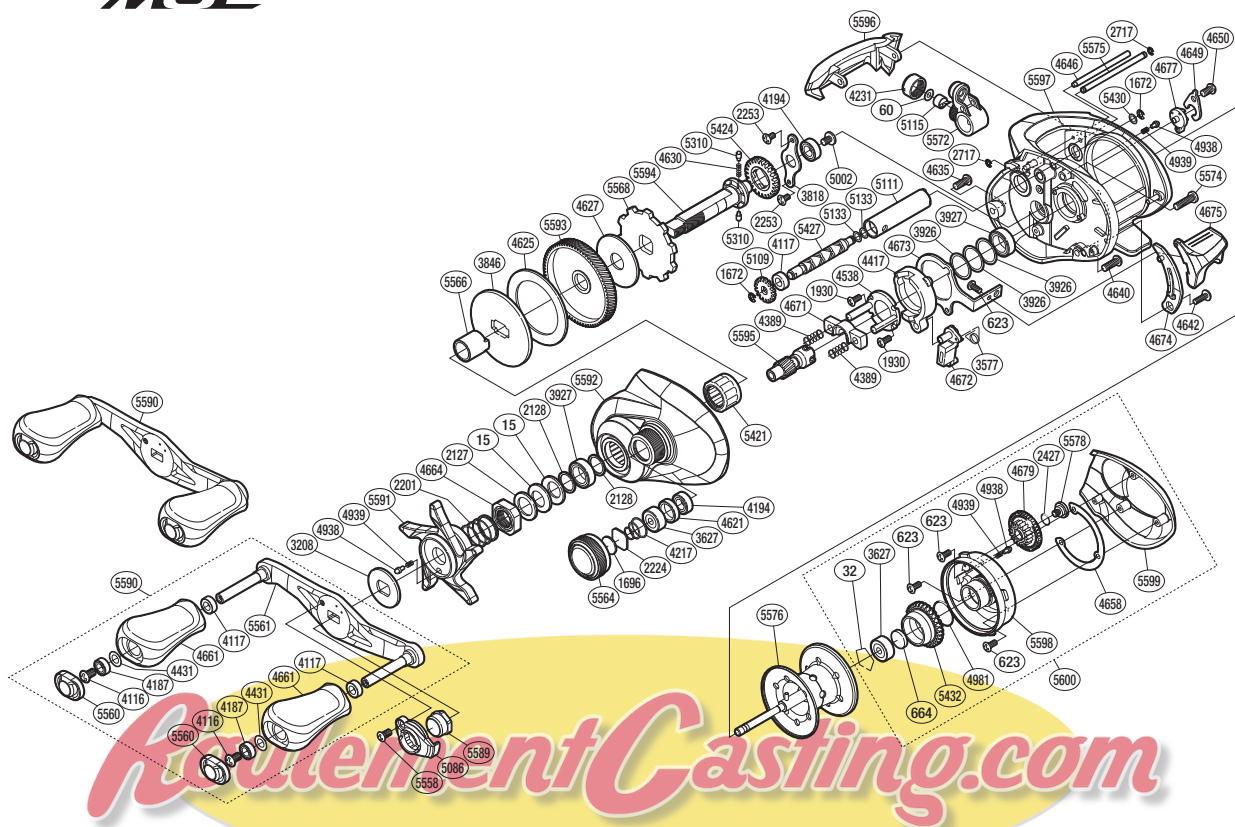

SHIMANO

CHRONARCH
MGL

SA-RB

CH MGL-151

Please note that the number of adjusting washers may not be the same as shown in the exploded views.

(51RH29B151X)

(Adjustment will vary with each individual product.)