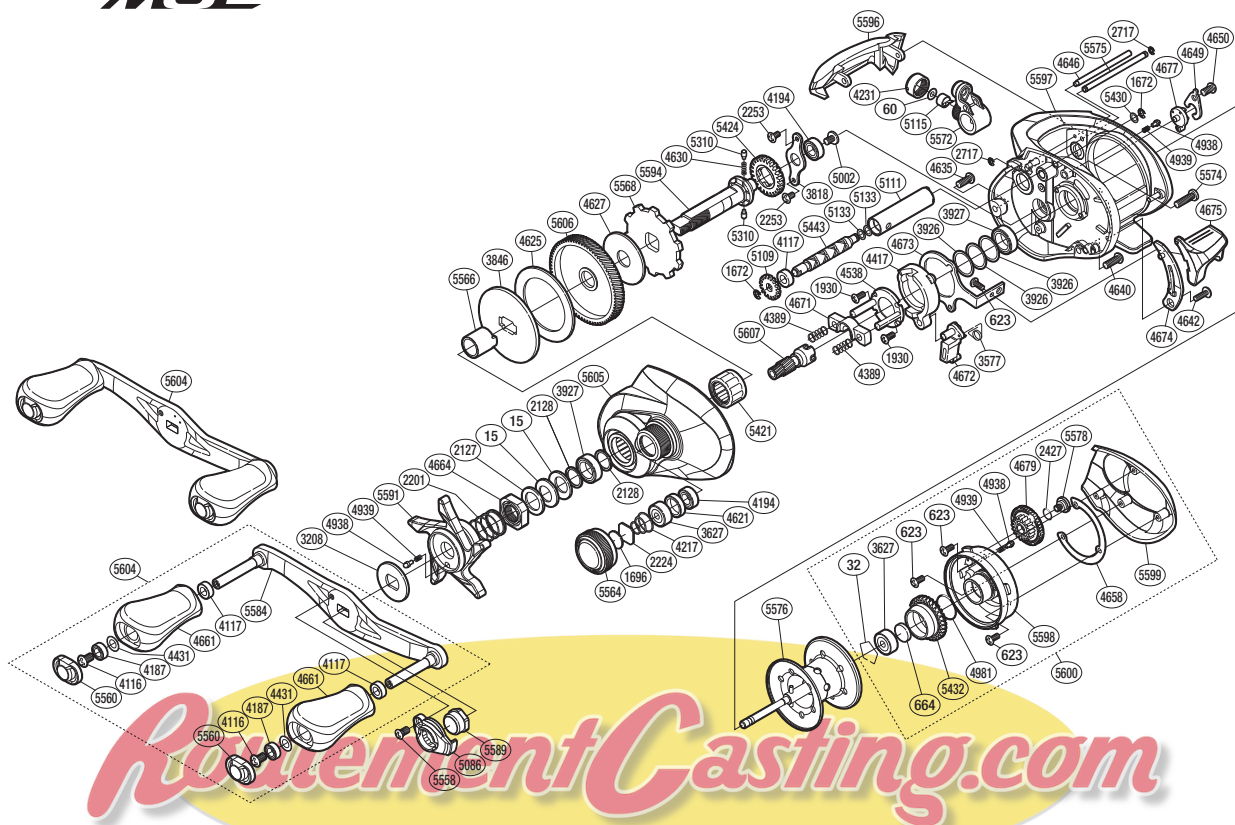

SHIMANO

CHRONARCH
MGL

SA-RB

CH MGL-151XG

Please note that the number of adjusting washers may not be the same as shown in the exploded views.

(51RH29D151X)

(Adjustment will vary with each individual product.)