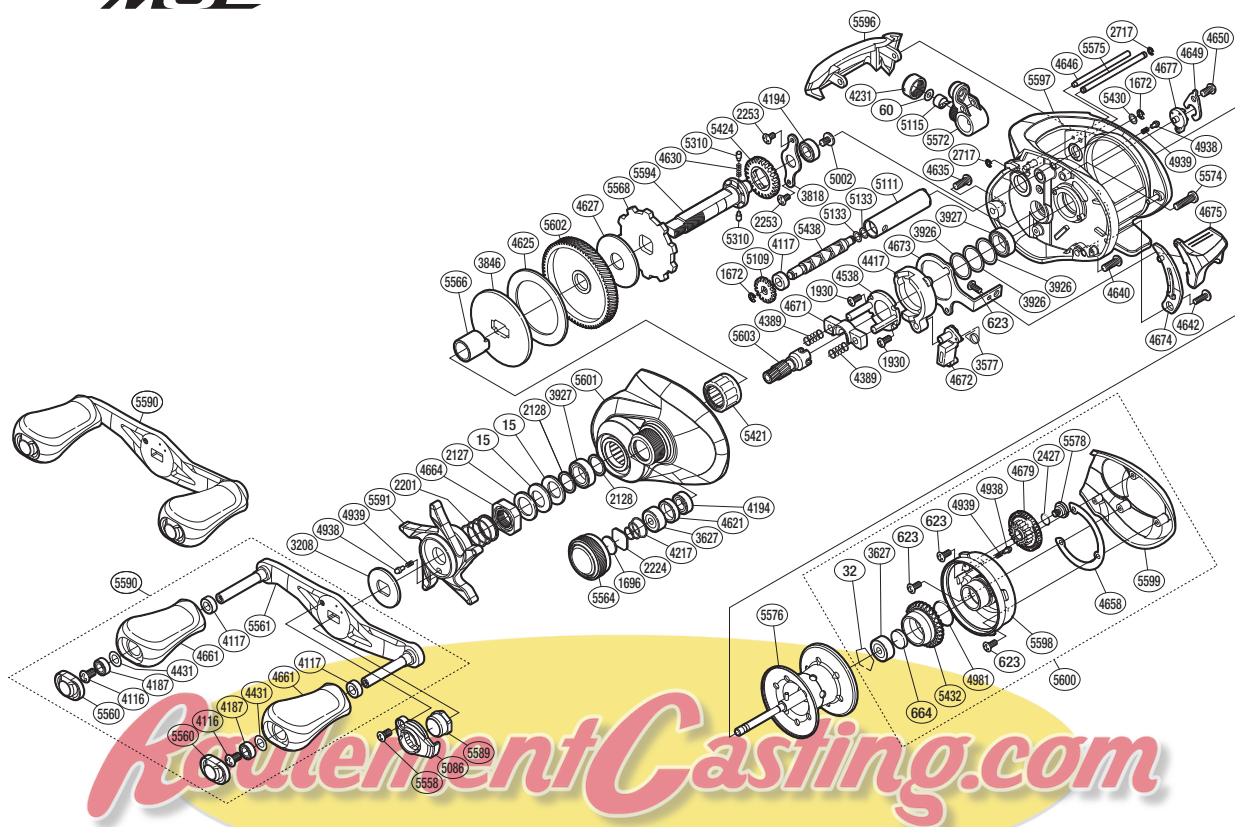

# SHIMANO

CHRONARCH  
MGL

SA-RB

CH MGL-151HG

Please note that the number of adjusting washers may not be the same as shown in the exploded views.

(51RH29C151X)

(Adjustment will vary with each individual product.)