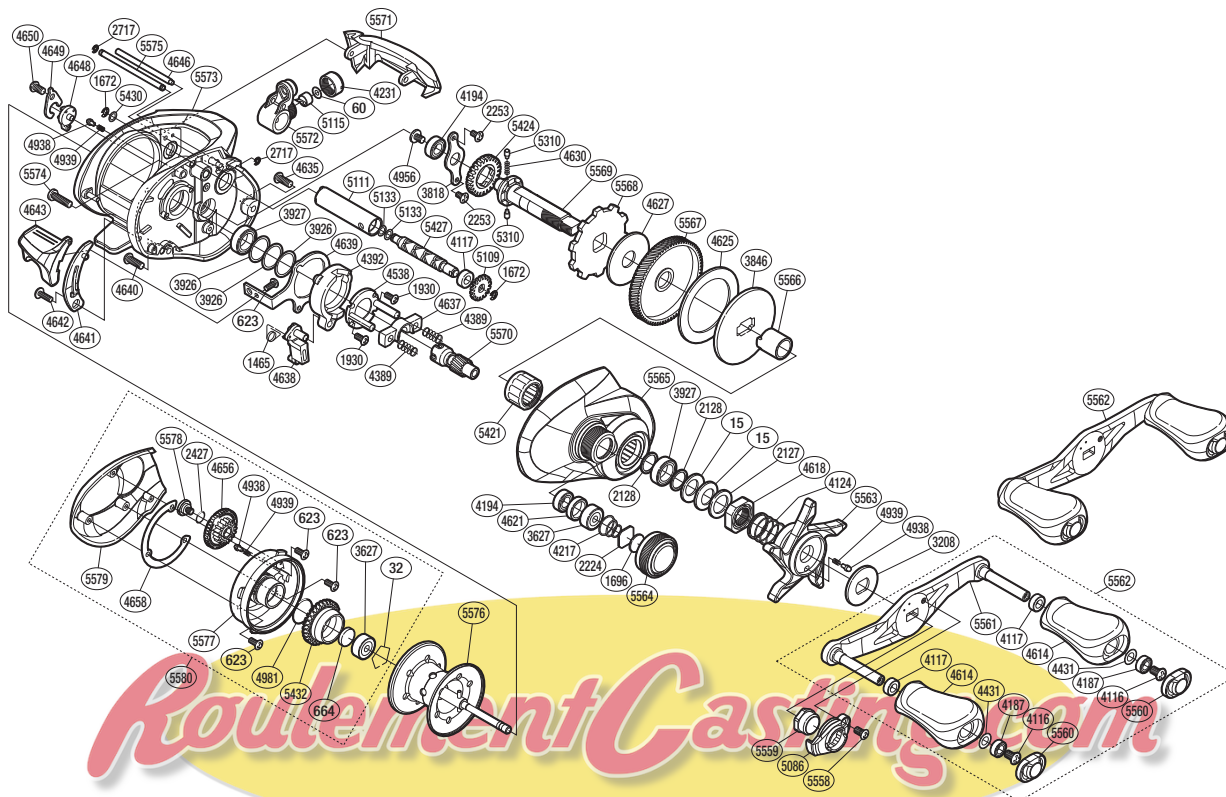

SHIMANO

CHRONARCH
MGL

S A-RB

CH MGL-150

Please note that the number of adjusting washers may not be the same as shown in the exploded views. (Adjustment will vary with each individual product.)

(51RH29B150X)