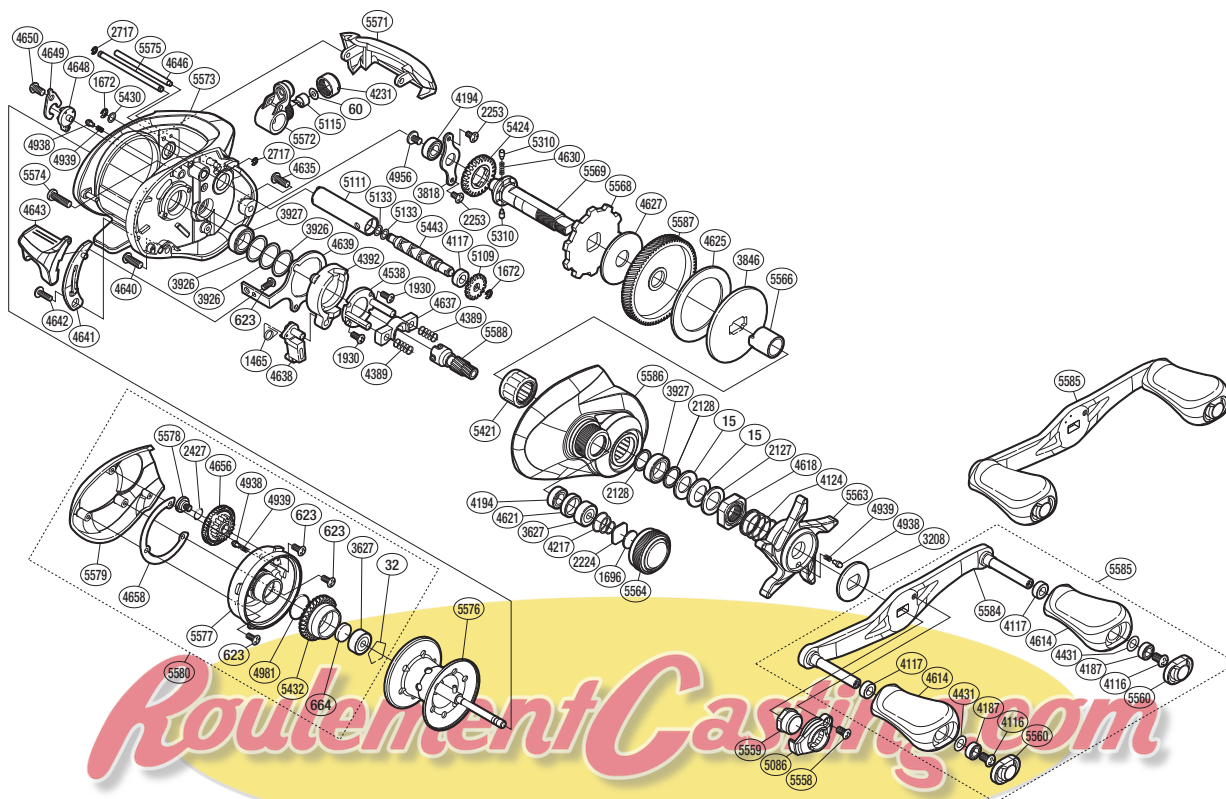

# SHIMANO

CHRONARCH  
MGL

SA-RB

CH MGL-150XG

Please note that the number of adjusting washers may not be the same as shown in the exploded views. (Adjustment will vary with each individual product.)

(51RH29D150X)