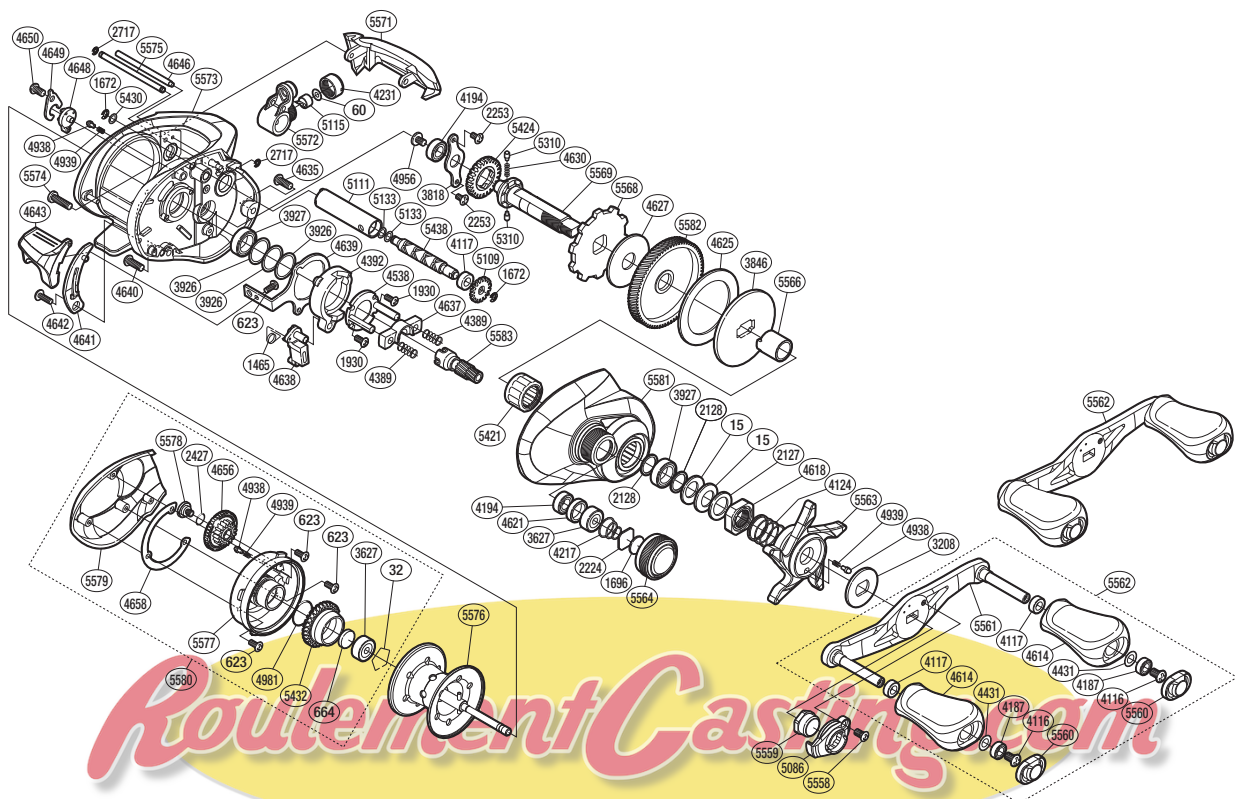

# SHIMANO

CHRONARCH  
MGL

SA-RB

CH MGL-150HG

Please note that the number of adjusting washers may not be the same as shown in the exploded views. (Adjustment will vary with each individual product.)

(51RH29C150X)