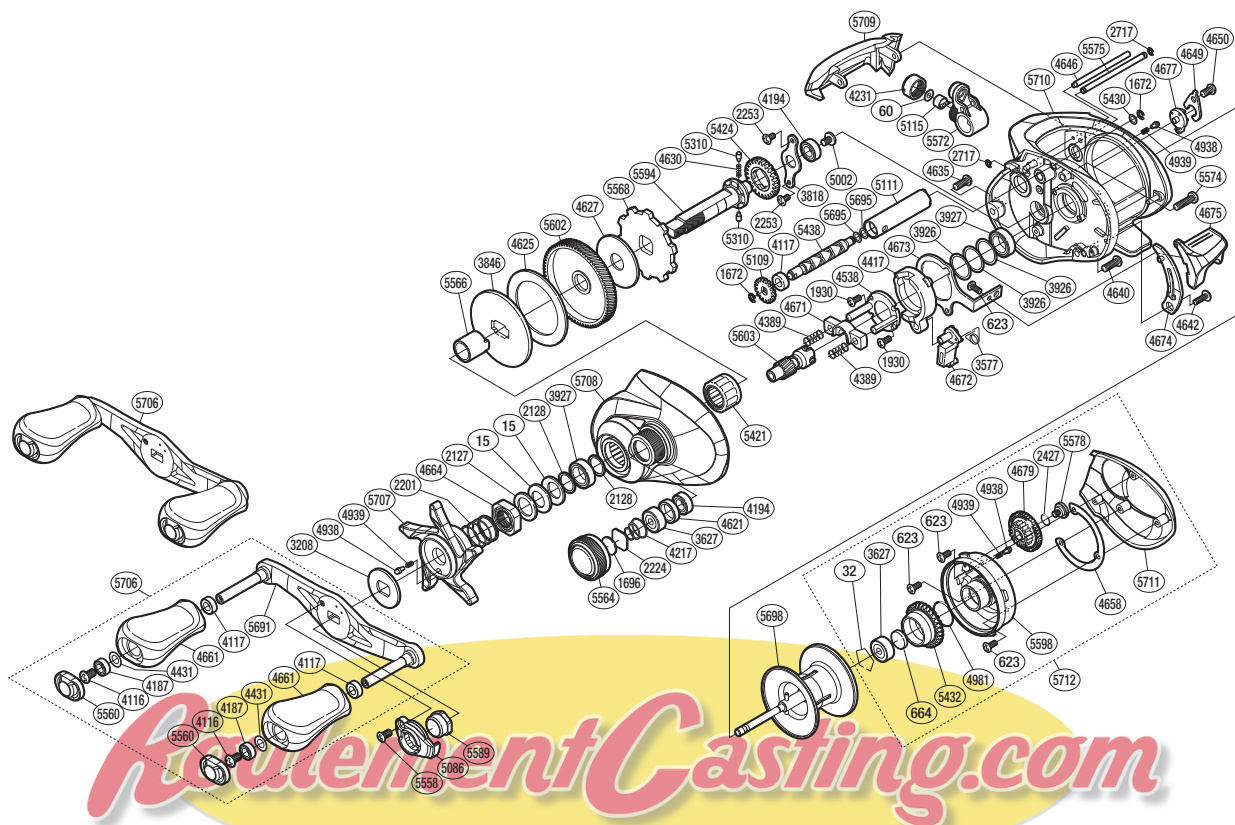

# SHIMANO

CHRONARCH

A-RB

CH G-151HG

Please note that the number of adjusting washers may not be the same as shown in the exploded views. (Adjustment will vary with each individual product.)

(51RH29F151X)

Part No.	Description	Part No.	Description	Part No.	Description
BNT0015	Drag Spring Washer	BNT4538	Clutch Cam Retainer	BNT5424	Idle Gear
BNT0032	Bearing Retainer	BNT4621	Bearing Spacer	BNT5430	Washer
BNT0060	Spacer	BNT4625	Drag Washer	BNT5432	Brake Pipe Gear Assembly
BNT0623	Screw	BNT4627	Drag Washer	BNT5438	Worm Shaft
BNT0664	Spacer B	BNT4630	Idle Gear Spring	BNT5558	Screw
BNT1672	E Lock	BNT4635	Screw	BNT5560	Handle Knob Seal
BNT1696	Cast Control Spacer	BNT4640	Screw	BNT5564	Cast Control Cap
BNT1930	Screw	BNT4642	Screw	BNT5566	Roller Clutch Inner Tube
BNT2127	Star Drag Spacer	BNT4646	Stabilizer Bar	BNT5568	Anti-Reverse Ratchet
BNT2128	Bearing Washer	BNT4649	Cam Lever Retainer	BNT5572	Line Guide Assembly
BNT2201	Star Drag Spring	BNT4650	Screw	BNT5574	Screw
BNT2224	Spool Tension Spacer	BNT4658	Washer	BNT5575	Line Guard
BNT2253	Screw	BNT4661	Handle Knob	BNT5578	Screw
BNT2427	O Ring	BNT4664	Star Drag Nut	BNT5589	Handle Nut
BNT2717	E Lock	BNT4671	Yoke	BNT5594	Drive Shaft
BNT3208	Star Drag Click Plate	BNT4672	Clutch Pawl	BNT5598	Brake Case Assembly
BNT3577	Clutch Pawl Spring	BNT4673	Clutch Plate	BNT5602	Drive Gear
BNT3627	Ball Bearing	BNT4674	Clutch Bar Guide	BNT5603	Pinion Gear
BNT3818	Drive Shaft Retainer	BNT4675	Quick-Fire II Clutch Bar Assembly	BNT5691	Handle Shank Assembly
BNT3846	Key Washer	BNT4677	Side Plate Cam Lever	BNT5695	Washer
BNT3926	Washer	BNT4679	Br Dial	BNT5698	Spool Assembly
BNT3927	Ball Bearing	BNT4938	Click Pin	BNT5706	Handle Assembly
BNT4116	Screw	BNT4939	Click Spring	BNT5707	Star Drag
BNT4117	Bushing	BNT4981	O Ring	BNT5708	Left Side Plate Assembly
BNT4187	Ball Bearing	BNT5002	Screw	BNT5709	Level Wind Protector
BNT4194	Ball Bearing	BNT5086	Handle Retainer	BNT5710	Frame Assembly
BNT4217	Spool Tension Spring	BNT5109	Idle Gear	BNT5711	Right Side Plate
BNT4231	Pawl Cap	BNT5111	Level Wind Guard	BNT5712	Right Side Plate Assembly
BNT4389	Yoke Spring	BNT5115	Line Guide Pawl		
BNT4417	Clutch Cam	BNT5310	Idle Gear Pin		
BNT4431	Washer	BNT5421	Roller Clutch Bearing	BNT4692	B-100 Oil (accessory)