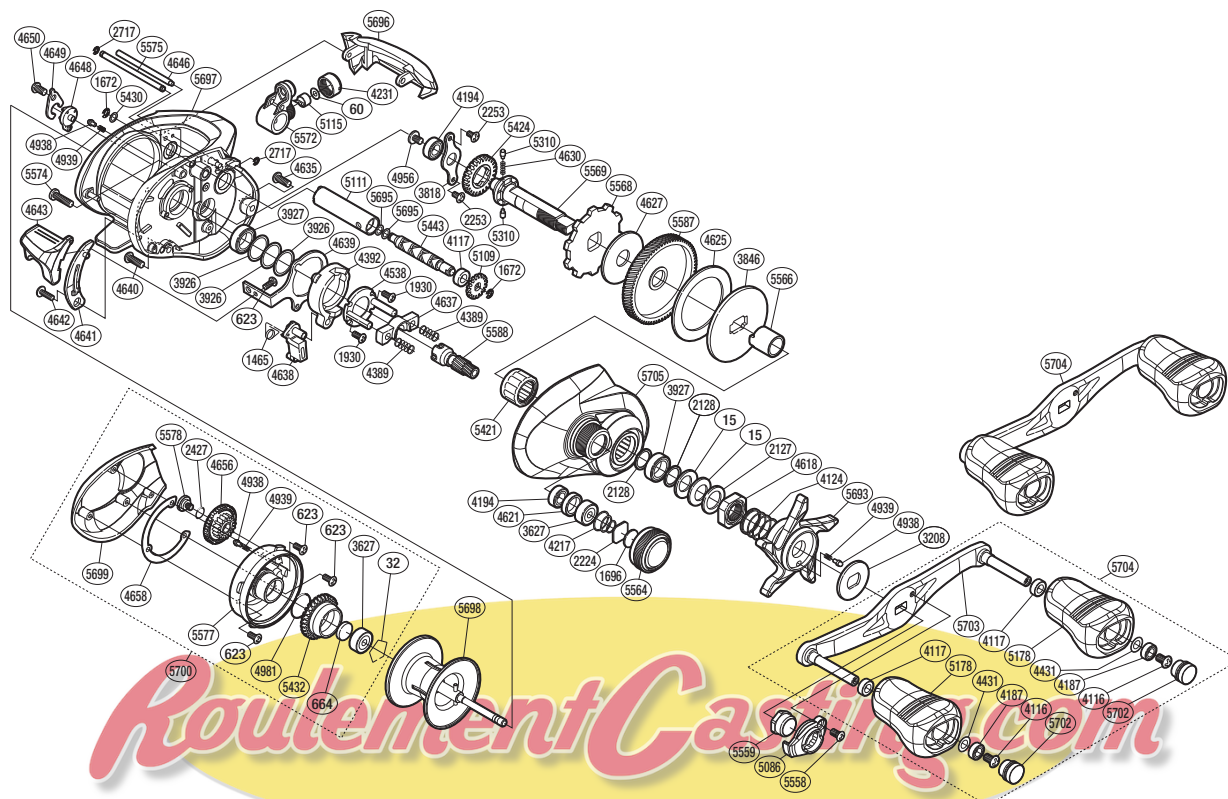

SHIMANO

CHRONARCH

A-RB

CH G-150XG

Please note that the number of adjusting washers may not be the same as shown in the exploded views. (Adjustment will vary with each individual product.)

(51RH29G150X)

Part No.	Description	Part No.	Description	Part No.	Description
BNT0015	Drag Spring Washer	BNT4538	Clutch Cam Retainer	BNT5424	Idle Gear
BNT0032	Bearing Retainer	BNT4618	Star Drag Nut	BNT5430	Washer
BNT0060	Spacer	BNT4621	Bearing Spacer	BNT5432	Brake Pipe Gear Assembly
BNT0623	Screw	BNT4625	Drag Washer	BNT5443	Worm Shaft
BNT0664	Spacer B	BNT4627	Drag Washer	BNT5558	Screw
BNT1465	Clutch Pawl Spring	BNT4630	Idle Gear Spring	BNT5559	Handle Nut
BNT1672	E Lock	BNT4635	Screw	BNT5564	Cast Control Cap
BNT1696	Cast Control Spacer	BNT4637	Yoke	BNT5566	Roller Clutch Inner Tube
BNT1930	Screw	BNT4638	Clutch Pawl	BNT5568	Anti-Reverse Ratchet
BNT2127	Star Drag Spacer	BNT4639	Clutch Plate	BNT5569	Drive Shaft
BNT2128	Bearing Washer	BNT4640	Screw	BNT5572	Line Guide Assembly
BNT2224	Spool Tension Spacer	BNT4641	Clutch Bar Guide	BNT5574	Screw
BNT2253	Screw	BNT4642	Screw	BNT5575	Line Guard
BNT2427	O Ring	BNT4643	Quick-Fire li Clutch Bar Assembly	BNT5577	Brake Case Assembly
BNT2717	E Lock	BNT4646	Stabilizer Bar	BNT5578	Screw
BNT3208	Star Drag Click Plate	BNT4648	Side Plate Cam Lever	BNT5587	Drive Gear
BNT3627	Ball Bearing	BNT4649	Cam Lever Retainer	BNT5588	Pinion Gear
BNT3818	Drive Shaft Retainer	BNT4650	Screw	BNT5693	Star Drag
BNT3846	Key Washer	BNT4656	Br Dial	BNT5695	Washer
BNT3926	Washer	BNT4658	Washer	BNT5696	Level Wind Protector
BNT3927	Ball Bearing	BNT4938	Click Pin	BNT5697	Frame Assembly
BNT4116	Screw	BNT4939	Click Spring	BNT5698	Spool Assembly
BNT4117	Bushing	BNT4956	Screw	BNT5699	Left Side Plate
BNT4124	Star Drag Spring	BNT4981	O Ring	BNT5700	Left Side Plate Assembly
BNT4187	Ball Bearing	BNT5086	Handle Retainer	BNT5702	Handle Knob Seal
BNT4194	Ball Bearing	BNT5109	Idle Gear	BNT5703	Handle Shank Assembly
BNT4217	Spool Tension Spring	BNT5111	Level Wind Guard	BNT5704	Handle Assembly
BNT4231	Pawl Cap	BNT5115	Line Guide Pawl	BNT5705	Right Side Plate Assembly
BNT4389	Yoke Spring	BNT5178	Handle Knob		
BNT4392	Clutch Cam	BNT5310	Idle Gear Pin		
BNT4431	Washer	BNT5421	Roller Clutch Bearing	BNT4692	B-100 Oil (accessory)