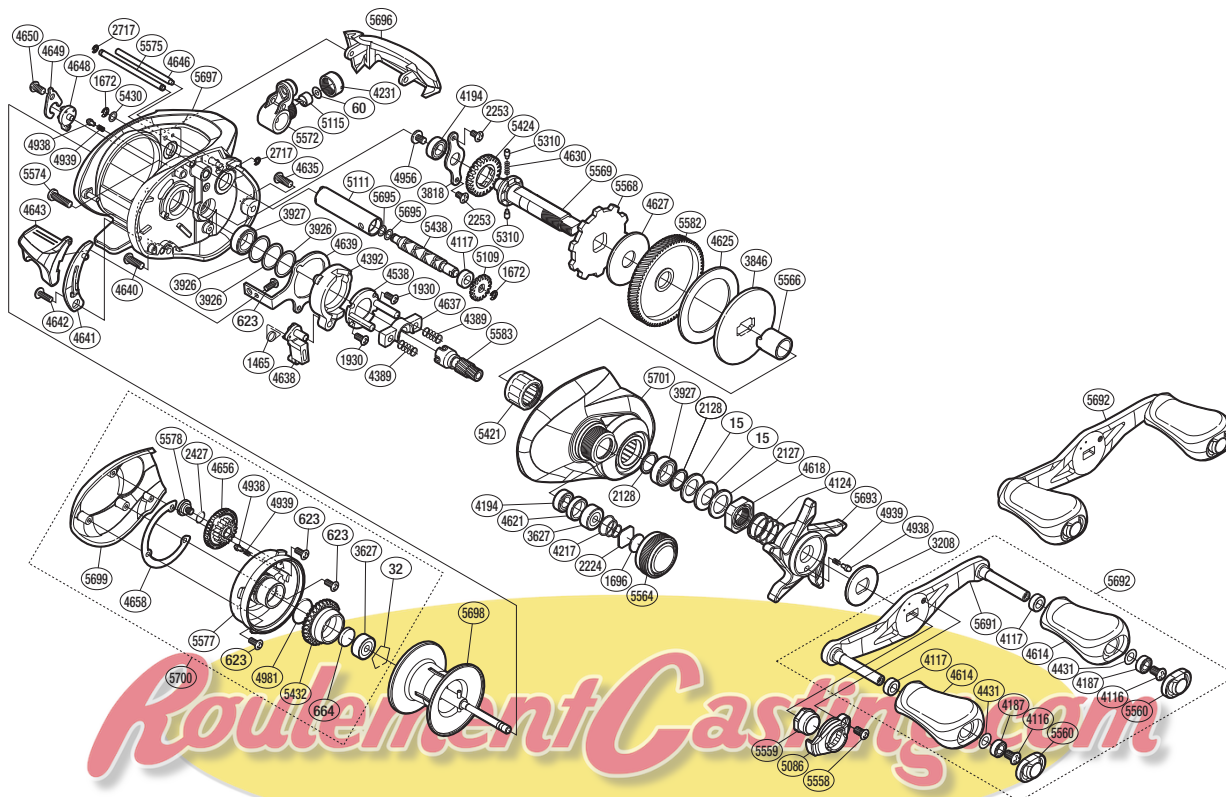

SHIMANO

CHRONARCH

SA-RB

CH G-150HG

Please note that the number of adjusting washers may not be the same as shown in the exploded views. (Adjustment will vary with each individual product.)

(51RH29F150X)

Part No.	Description	Part No.	Description	Part No.	Description
BNT0015	Drag Spring Washer	BNT4538	Clutch Cam Retainer	BNT5424	Idle Gear
BNT0032	Bearing Retainer	BNT4614	Handle Knob	BNT5430	Washer
BNT0060	Spacer	BNT4618	Star Drag Nut	BNT5432	Brake Pipe Gear Assembly
BNT0623	Screw	BNT4621	Bearing Spacer	BNT5438	Worm Shaft
BNT0664	Spacer B	BNT4625	Drag Washer	BNT5558	Screw
BNT1465	Clutch Pawl Spring	BNT4627	Drag Washer	BNT5559	Handle Nut
BNT1672	E Lock	BNT4630	Idle Gear Spring	BNT5560	Handle Knob Seal
BNT1696	Cast Control Spacer	BNT4635	Screw	BNT5564	Cast Control Cap
BNT1930	Screw	BNT4637	Yoke	BNT5566	Roller Clutch Inner Tube
BNT2127	Star Drag Spacer	BNT4638	Clutch Pawl	BNT5568	Anti-Reverse Ratchet
BNT2128	Bearing Washer	BNT4639	Clutch Plate	BNT5569	Drive Shaft
BNT2224	Spool Tension Spacer	BNT4640	Screw	BNT5572	Line Guide Assembly
BNT2253	Screw	BNT4641	Clutch Bar Guide	BNT5574	Screw
BNT2427	O Ring	BNT4642	Screw	BNT5575	Line Guard
BNT2717	E Lock	BNT4643	Quick-Fire li Clutch Bar Assembly	BNT5577	Brake Case Assembly
BNT3208	Star Drag Click Plate	BNT4646	Stabilizer Bar	BNT5578	Screw
BNT3627	Ball Bearing	BNT4648	Side Plate Cam Lever	BNT5582	Drive Gear
BNT3818	Drive Shaft Retainer	BNT4649	Cam Lever Retainer	BNT5583	Pinion Gear
BNT3846	Key Washer	BNT4650	Screw	BNT5591	Handle Shank Assembly
BNT3926	Washer	BNT4656	Br Dial	BNT5692	Handle Assembly
BNT3927	Ball Bearing	BNT4658	Washer	BNT5693	Star Drag
BNT4116	Screw	BNT4938	Click Pin	BNT5695	Washer
BNT4117	Bushing	BNT4939	Click Spring	BNT5696	Level Wind Protector
BNT4124	Star Drag Spring	BNT4956	Screw	BNT5697	Frame Assembly
BNT4187	Ball Bearing	BNT4981	O Ring	BNT5698	Spool Assembly
BNT4194	Ball Bearing	BNT5086	Handle Retainer	BNT5699	Left Side Plate
BNT4217	Spool Tension Spring	BNT5109	Idle Gear	BNT5700	Left Side Plate Assembly
BNT4231	Pawl Cap	BNT5111	Level Wind Guard	BNT5701	Right Side Plate Assembly
BNT4389	Yoke Spring	BNT5115	Line Guide Pawl		
BNT4392	Clutch Cam	BNT5310	Idle Gear Pin		
BNT4431	Washer	BNT5421	Roller Clutch Bearing	BNT4692	B-100 Oil (accessory)