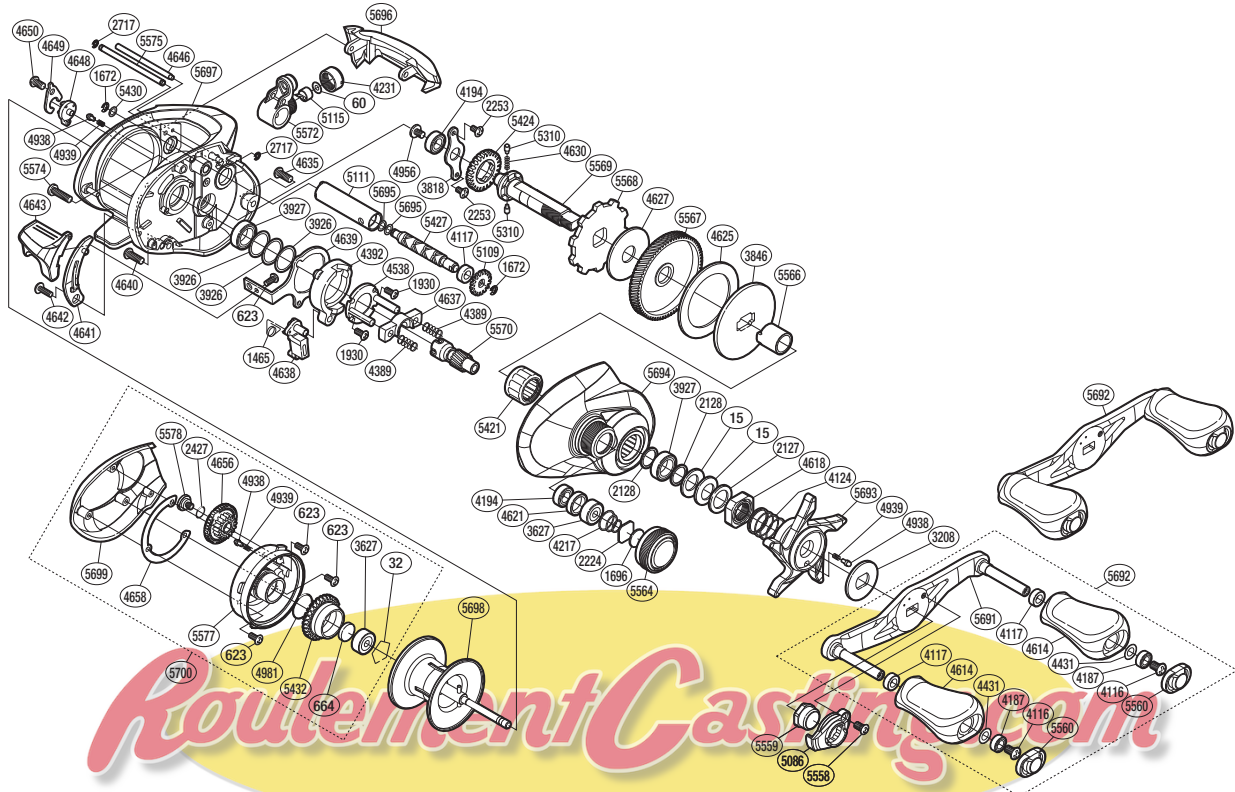

SHIMANO

CHRONARCH

SA-RB

CH G-150

Please note that the number of adjusting washers may not be the same as shown in the exploded views. (Adjustment will vary with each individual product.)

(51RH29E150X)

Part No.	Description	Part No.	Description	Part No.	Description
BNT0015	Drag Spring Washer	BNT4538	Clutch Cam Retainer	BNT5424	Idle Gear
BNT0032	Bearing Retainer	BNT4614	Handle Knob	BNT5427	Worm Shaft
BNT0060	Spacer	BNT4618	Star Drag Nut	BNT5430	Washer
BNT0623	Screw	BNT4621	Bearing Spacer	BNT5432	Brake Pipe Gear Assembly
BNT0664	Spacer B	BNT4625	Drag Washer	BNT5558	Screw
BNT1465	Clutch Pawl Spring	BNT4627	Drag Washer	BNT5559	Handle Nut
BNT1672	E Lock	BNT4630	Idle Gear Spring	BNT5560	Handle Knob Seal
BNT1696	Cast Control Spacer	BNT4635	Screw	BNT5564	Cast Control Cap
BNT1930	Screw	BNT4637	Yoke	BNT5566	Roller Clutch Inner Tube
BNT2127	Star Drag Spacer	BNT4638	Clutch Pawl	BNT5567	Drive Gear
BNT2128	Bearing Washer	BNT4639	Clutch Plate	BNT5568	Anti-Reverse Ratchet
BNT2224	Spool Tension Spacer	BNT4640	Screw	BNT5569	Drive Shaft
BNT2253	Screw	BNT4641	Clutch Bar Guide	BNT5570	Pinion Gear
BNT2427	O Ring	BNT4642	Screw	BNT5572	Line Guide Assembly
BNT2717	E Lock	BNT4643	Quick-Fire li Clutch Bar Assembly	BNT5574	Screw
BNT3208	Star Drag Click Plate	BNT4646	Stabilizer Bar	BNT5575	Line Guard
BNT3627	Ball Bearing	BNT4648	Side Plate Cam Lever	BNT5577	Brake Case Assembly
BNT3818	Drive Shaft Retainer	BNT4649	Cam Lever Retainer	BNT5578	Screw
BNT3846	Key Washer	BNT4650	Screw	BNT5691	Handle Shank Assembly
BNT3926	Washer	BNT4656	Br Dial	BNT5692	Handle Assembly
BNT3927	Ball Bearing	BNT4658	Washer	BNT5693	Star Drag
BNT4116	Screw	BNT4938	Click Pin	BNT5694	Right Side Plate Assembly
BNT4117	Bushing	BNT4939	Click Spring	BNT5695	Washer
BNT4124	Star Drag Spring	BNT4956	Screw	BNT5696	Level Wind Protector
BNT4187	Ball Bearing	BNT4981	O Ring	BNT5697	Frame Assembly
BNT4194	Ball Bearing	BNT5086	Handle Retainer	BNT5698	Spool Assembly
BNT4217	Spool Tension Spring	BNT5109	Idle Gear	BNT5699	Left Side Plate
BNT4231	Pawl Cap	BNT5111	Level Wind Guard	BNT5700	Left Side Plate Assembly
BNT4389	Yoke Spring	BNT5115	Line Guide Pawl		
BNT4392	Clutch Cam	BNT5310	Idle Gear Pin		
BNT4431	Washer	BNT5421	Roller Clutch Bearing	BNT4692	B-100 Oil (accessory)