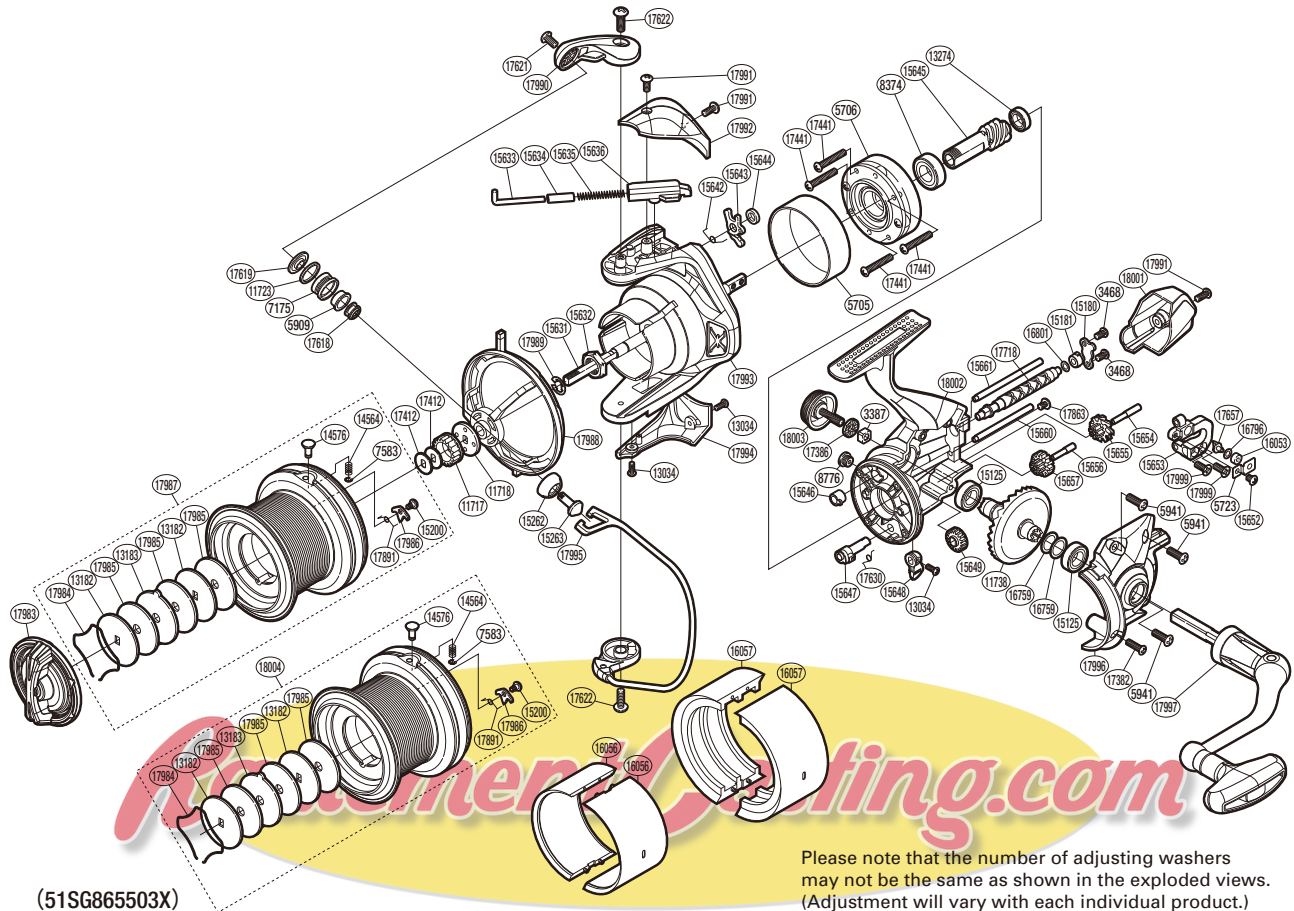

## ULT-5500XTD

(51SG865503X)

Please note that the number of adjusting washers may not be the same as shown in the exploded views. (Adjustment will vary with each individual product.)

Part No.	Description	Part No.	Description	Part No.	Description
RD 3387	Handle Screw Lock	RD15636	Bail Spring Guide B	RD17863	Screw
RD 3468	Screw	RD15642	Lever Spring	RD17891	Line Clip Spring
RD 5705	Roller Clutch Ring	RD15643	Bail Trip Lever	RD17983	Drag Knob
RD 5706	Roller Clutch Assembly	RD15644	Washer	RD17984	Drag Washers Retainer
RD 5723	Oscillating Pawl Cover	RD15645	Pinion Gear	RD17985	Drag Washer
RD 5909	Line Roller Bushing	RD15646	Worm Bushing (Front)	RD17986	Drag Click
RD 5941	Screw	RD15647	Anti-Reverse Cam	RD17987	Spool Assembly
RD 7175	Line Roller	RD15648	Anti-Reverse Lever	RD17988	Line Safety Guard Assembly
RD 7583	E Lock	RD15649	Idle Gear	RD17989	E Lock
RD 8374	Ball Bearing	RD15652	Screw	RD17990	Bail Arm
RD 8776	Oil Cap	RD15653	Oscillating Slider	RD17991	Screw
RD11717	Spool Support A	RD15654	Idle Gear B Shaft	RD17992	Bail Spring Cover
RD11718	Spool Support B	RD15655	Idle Gear B	RD17993	Rotor
RD11723	Line Roller Spacer	RD15656	Idle Gear C Shaft	RD17994	Bail Hold Support Guard
RD11738	Drive Gear	RD15657	Idle Gear C	RD17995	Bail Assembly
RD13034	Screw	RD15660	Oscillating Guide A	RD17996	Side Cover
RD13182	Key Washer	RD15661	Oscillating Guide B	RD17997	Handle Assembly
RD13183	Eared Washer	RD16053	Oscillating Slider Bushing	RD17999	Screw
RD13274	Ball Bearing	RD16759	Washer	RD18001	Rear Protector
RD14564	Drag Click Spring	RD16796	Spacer	RD18002	Body
RD14576	Line Clip	RD16801	Washer	RD18003	Handle Screw Cap
RD15125	Ball Bearing	RD17382	Screw		
RD15180	Worm Shaft Retainer	RD17386	Handle Screw Cap Spacer	RD18004	Spare Spool Assembly
RD15181	Worm Bushing (Rear)	RD17412	Spool Washer		
RD15200	Screw	RD17441	Screw	RD16056	Spool Economizer A (4500) (accessory)
RD15262	Line Roller Support Cover	RD17618	Line Roller Collar	RD16057	Spool Economizer B (3500) (accessory)
RD15263	Line Roller Support	RD17619	Line Roller Washer		
RD15631	Main Shaft	RD17621	Screw		
RD15632	Rotor Nut	RD17622	Screw	PK 0148	Gear Set *
RD15633	Bail Spring Guide A	RD17630	Anti-Reverse Cam Spring	PK 0424	Bearing Set **
RD15634	Bail Spring Guide A Support	RD17657	Oscillating Pawl	PK 0358	Oscillation Set New ***
RD15635	Bail Spring	RD17718	Worm Shaft	PK 0413	Line Roller Set New ****