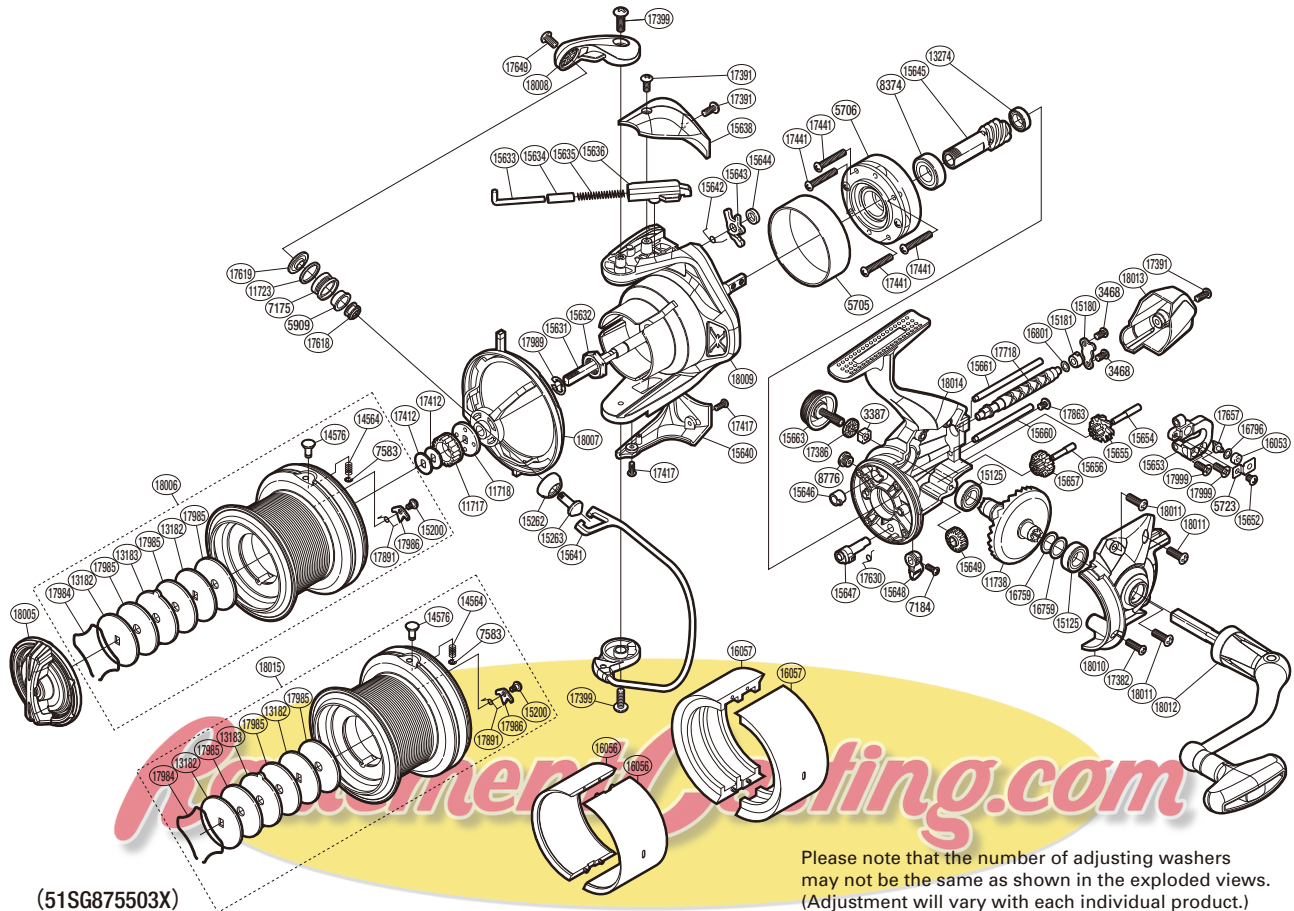

## ULT-5500XSD

(51SG875503X)

Please note that the number of adjusting washers may not be the same as shown in the exploded views. (Adjustment will vary with each individual product.)

Part No.	Description	Part No.	Description	Part No.	Description
RD 3387	Handle Screw Lock	RD15638	Bail Spring Cover	RD17619	Line Roller Washer ****
RD 3468	Screw	RD15640	Bail Hold Support Guard	RD17630	Anti-Reverse Cam Spring
RD 5705	Roller Clutch Ring	RD15641	Bail Assembly	RD17649	Screw ****
RD 5706	Roller Clutch Assembly	RD15642	Lever Spring	RD17657	Oscillating Pawl ***
RD 5723	Oscillating Pawl Cover	RD15643	Bail Trip Lever	RD17718	Worm Shaft ***
RD 5909	Line Roller Bushing ****	RD15644	Washer	RD17863	Screw
RD 7175	Line Roller ****	RD15645	Pinion Gear *	RD17891	Line Clip Spring
RD 7184	Screw	RD15646	Worm Bushing (Front) ***	RD17984	Drag Washers Retainer
RD 7583	E Lock	RD15647	Anti-Reverse Cam	RD17985	Drag Washer
RD 8374	Ball Bearing **	RD15648	Anti-Reverse Lever	RD17986	Drag Click
RD 8776	Oil Cap	RD15649	Idle Gear *	RD17989	E Lock
RD11717	Spool Support A	RD15652	Screw	RD17999	Screw
RD11718	Spool Support B	RD15653	Oscillating Slider	RD18005	Drag Knob
RD11723	Line Roller Spacer ****	RD15654	Idle Gear B Shaft	RD18006	Spool Assembly
RD11738	Drive Gear *	RD15655	Idle Gear B *	RD18007	Line Safety Guard Assembly
RD13182	Key Washer	RD15656	Idle Gear C Shaft	RD18008	Bail Arm
RD13183	Eared Washer	RD15657	Idle Gear C *	RD18009	Rotor
RD13274	Ball Bearing **	RD15660	Oscillating Guide A	RD18010	Side Cover
RD14564	Drag Click Spring	RD15661	Oscillating Guide B	RD18011	Screw
RD14576	Line Clip	RD15663	Handle Screw Cap	RD18012	Handle Assembly
RD15125	Ball Bearing **	RD16053	Oscillating Slider Bushing ***	RD18013	Rear Protector
RD15180	Worm Shaft Retainer	RD16759	Washer */**	RD18014	Body
RD15181	Worm Bushing (Rear) ***	RD16796	Spacer ***		
RD15200	Screw	RD16801	Washer ***	RD18015	Spare Spool Assembly
RD15262	Line Roller Support Cover ****	RD17382	Screw		
RD15263	Line Roller Support ****	RD17386	Handle Screw Cap Spacer	RD16056	Spool Economizer A (4500) (accessory)
RD15631	Main Shaft	RD17391	Screw	RD16057	Spool Economizer B (3500) (accessory)
RD15632	Rotor Nut	RD17399	Screw		
RD15633	Bail Spring Guide A	RD17412	Spool Washer	PK 0148	Gear Set *
RD15634	Bail Spring Guide A Support	RD17417	Screw	PK 0424	Bearing Set **
RD15635	Bail Spring	RD17441	Screw	PK 0358	Oscillation Set New ***
RD15636	Bail Spring Guide B	RD17618	Line Roller Collar ****	PK 0425	Line Roller Set New ****