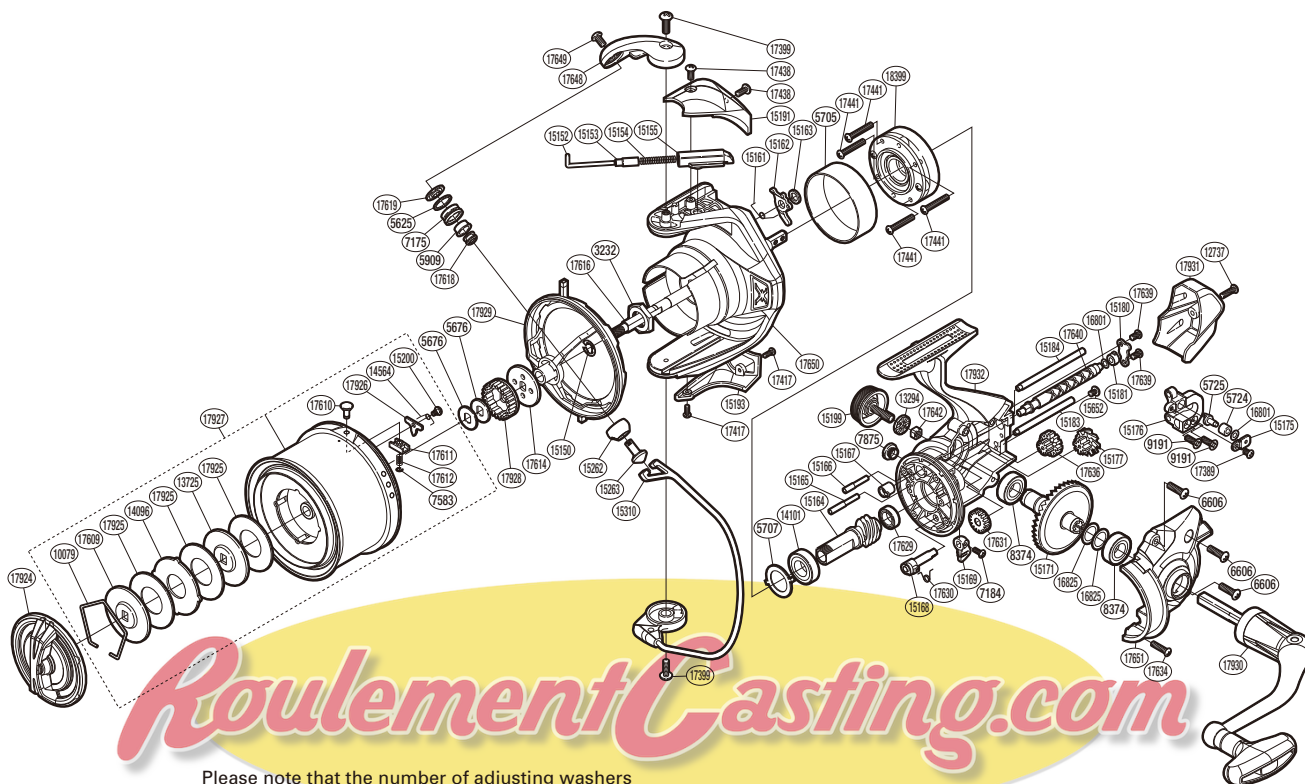

# SHIMANO

ULTEGRA XSD S A-RB

UL-35XSDCOMP

Please note that the number of adjusting washers may not be the same as shown in the exploded views.

(51SG873501X) (Adjustment will vary with each individual product.)