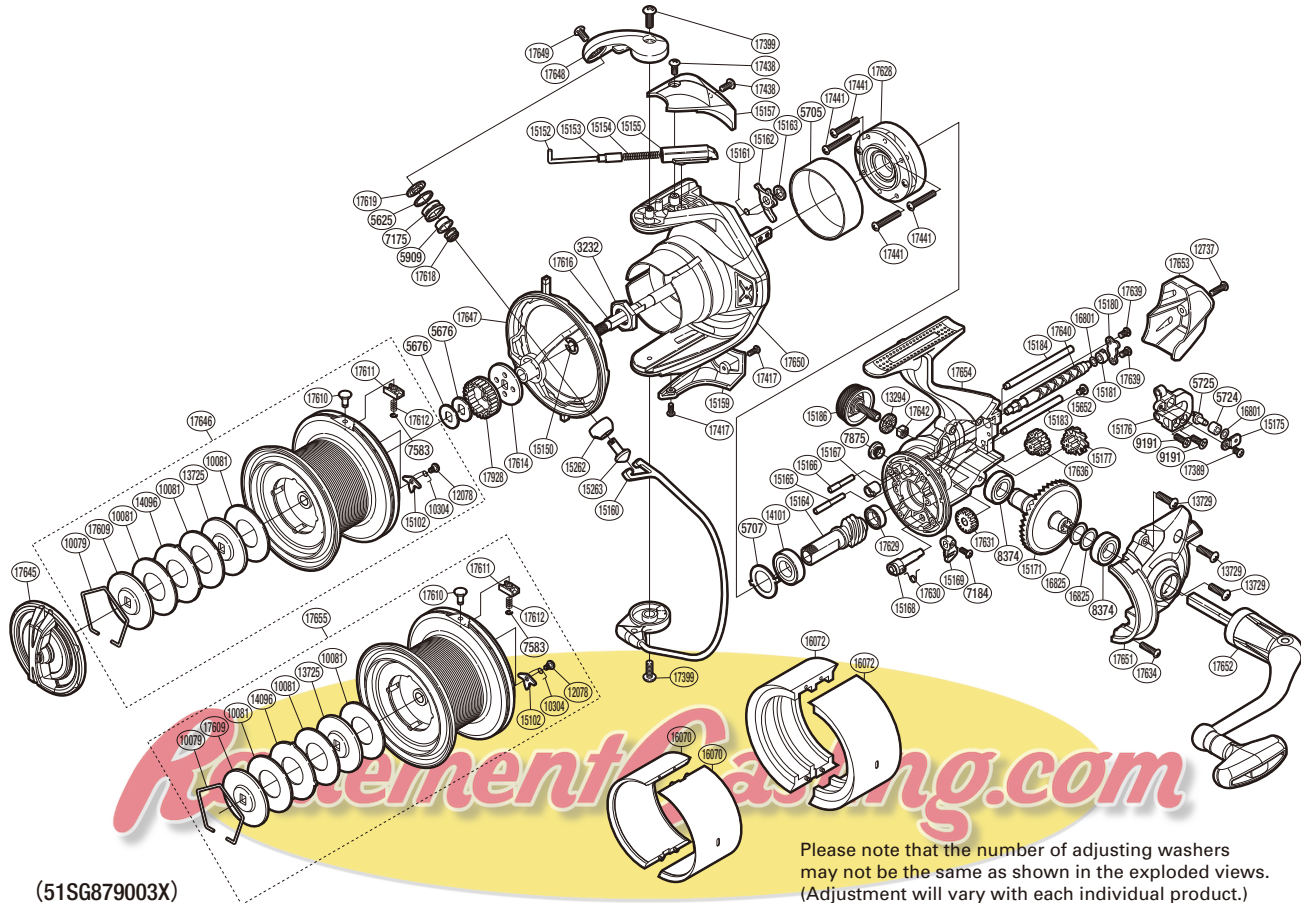

# SHIMANO

ULTEGRA XSD S A-RB

ULT-14000XSD

(51SG879003X)

Please note that the number of adjusting washers may not be the same as shown in the exploded views. (Adjustment will vary with each individual product.)