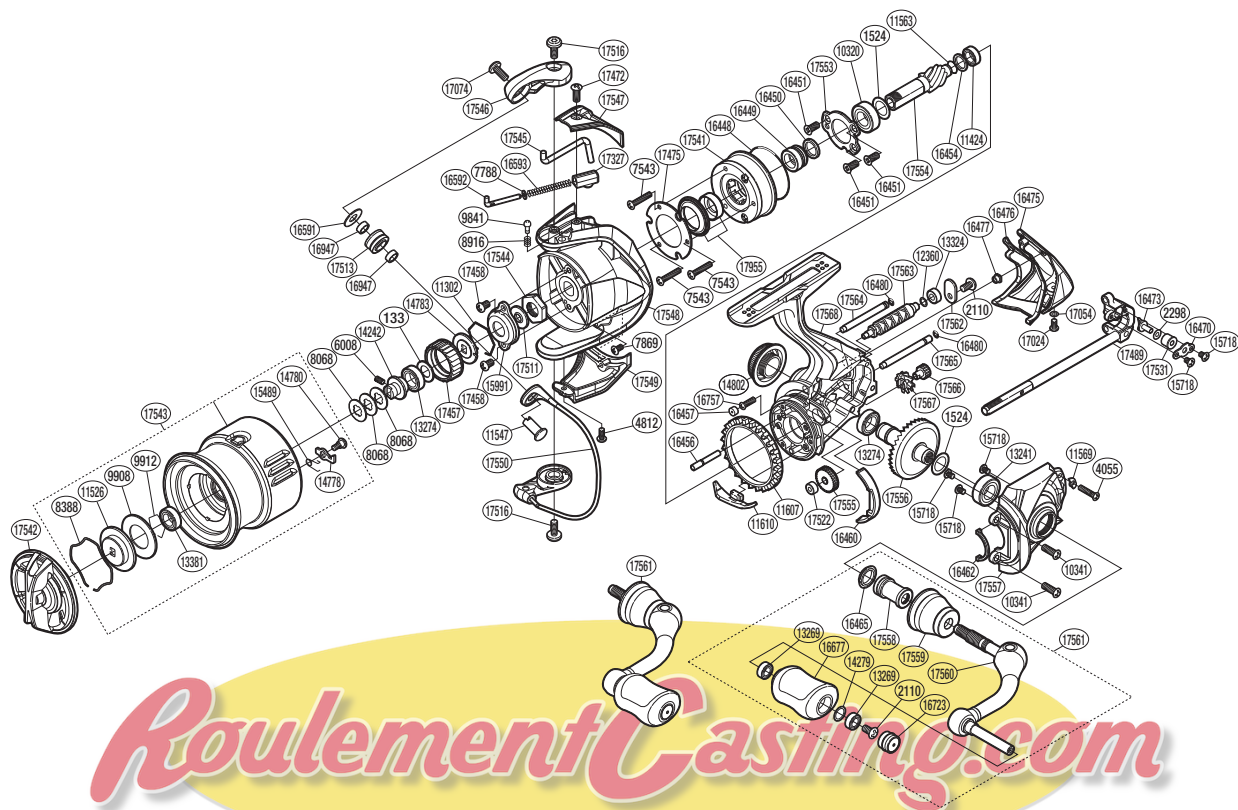

SHIMANO

TWIN POWER SA-RB

TP-2500S

Please note that the number of adjusting washers may not be the same as shown in the exploded views.
(51SF05E027X) (Adjustment will vary with each individual product.)

Part No.	Description	Part No.	Description	Part No.	Description
RD 0133	Anti-Reverse Pawl Spacer	RD14802	Handle Screw Cap	RD17513	Line Roller(With Bearing) ****
RD 1524	Washer */**	RD15489	Drag Click Spring	RD17516	Screw
RD 2110	Screw	RD15718	Screw **	RD17522	Worm Bushing (Front) ***
RD 2298	Spacer ***	RD15991	Rotor Nut Lock Plate	RD17531	Oscillating Slider Bushing ***
RD 4055	Screw	RD16448	O Ring	RD17541	Roller Clutch Assembly
RD 4812	Screw	RD16449	Roller Clutch Inner	RD17542	Drag Knob
RD 6008	Set Screw	RD16450	Roller Clutch Inner Spacer	RD17543	Spool Assembly
RD 7543	Screw	RD16451	Screw	RD17544	Rotor Nut
RD 7788	Spring Guide A Support	RD16454	Pinion Gear Spacer **	RD17545	Bail Trip Lever
RD 7869	Screw	RD16456	Idle Gear B Shaft	RD17546	Bail Arm
RD 8068	Spool Washer	RD16457	Body Flange Seal	RD17547	Bail Spring Cover
RD 8388	Drag Washers Retainer	RD16460	Friction Ring Spacer	RD17548	Rotor
RD 8916	Click Spring	RD16462	Flange Water Proof	RD17549	Bail Hold Support Guard
RD 9841	Click Pin	RD16465	Handle Shaft Seal	RD17550	Bail Assembly
RD 9908	Drag Washer	RD16470	Oscillating Pawl Cover	RD17553	Bearing Retainer
RD 9912	Bearing Retainer	RD16473	Oscillating Pawl ***	RD17554	Pinion Gear *
RD10320	Ball Bearing **	RD16475	Rear Protector	RD17555	Idle Gear *
RD10341	Screw	RD16476	Rear Shield	RD17556	Drive Gear *
RD11302	Ratchet Spring	RD16477	Rear Protector Collar	RD17557	Side Cover
RD11424	Ball Bearing **	RD16480	O Ring	RD17558	Handle Shaft Cover B
RD11526	Key Washer	RD16591	Line Roller Plate ****	RD17559	Handle Shaft Cover
RD11547	Line Roller Support ****	RD16592	Bail Spring Guide A	RD17560	Handle Shank Assembly
RD11563	Worm Shaft Ring **	RD16593	Bail Spring	RD17561	Handle Assembly
RD11569	Screw Washer	RD16677	Handle Knob	RD17562	Worm Shaft Retainer
RD11607	Friction Ring	RD16723	Handle Knob Seal	RD17563	Worm Shaft ***
RD11610	Bail Trip Strike	RD16757	Screw	RD17564	Oscillating Guide A
RD12360	Washer ***	RD16947	Bearing Spacer ****	RD17565	Oscillating Guide B
RD13241	Ball Bearing **	RD17024	Screw	RD17566	Idle Gear B S *
RD13269	Ball Bearing	RD17054	Washer	RD17567	Idle Gear B L *
RD13274	Ball Bearing **	RD17074	Screw ****	RD17568	Body
RD13324	Worm Bushing ***	RD17327	Bail Spring Seat	RD17955	Roller Clutch Water Proof Set
RD13381	Ball Bearing	RD17457	Drag Click Ratchet		
RD14242	Bearing Bushing	RD17458	Screw		
RD14279	Washer	RD17472	Screw	PK 0347	Gear Set *
RD14778	Drag Click	RD17475	Roller Clutch Reinforce	PK 0339	Bearing Set **
RD14780	Screw	RD17489	Main Shaft Assembly	PK 0348	Oscillation Set ***
RD14783	Spool Support	RD17511	Bearing Water Proof	PK 0346	Line Roller Set ****