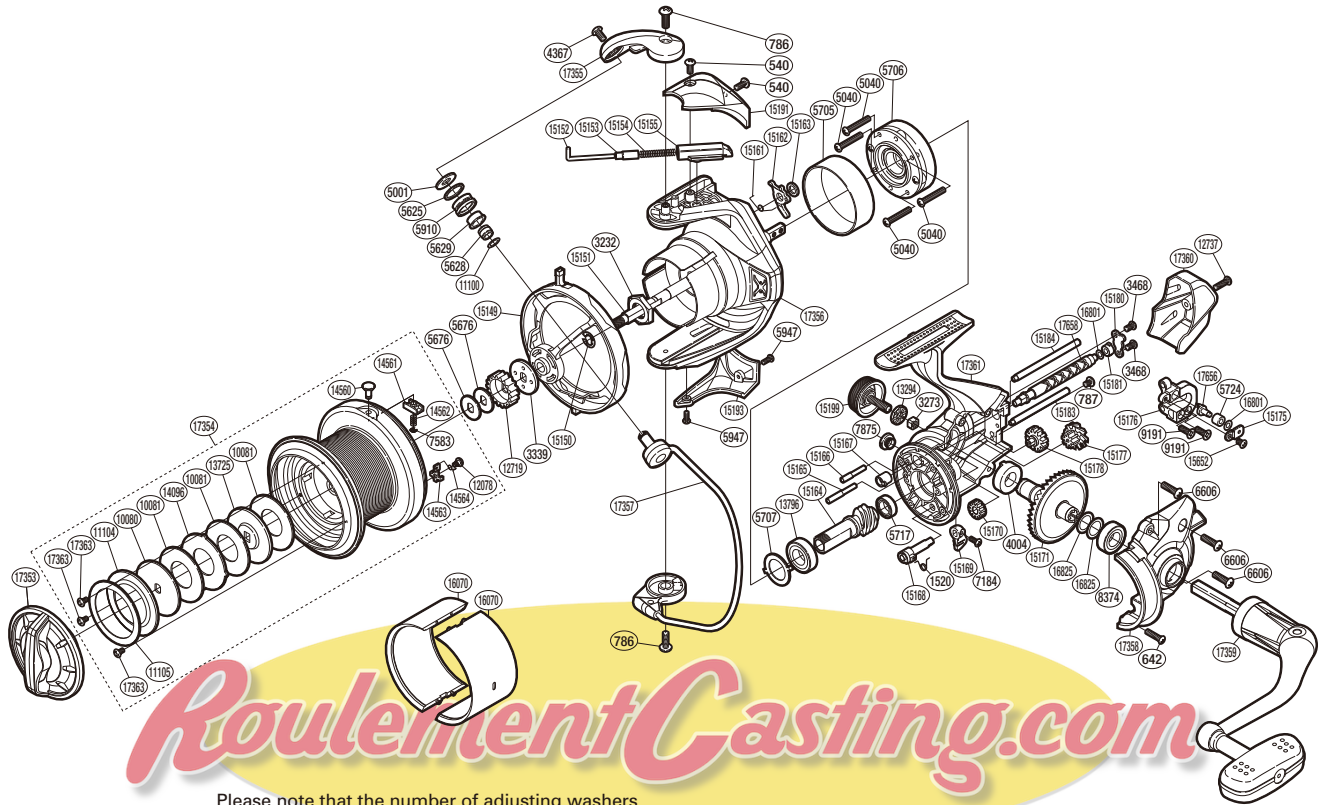

SHIMANO

SPEEDCAST

SPC-14000XTB

Please note that the number of adjusting washers may not be the same as shown in the exploded views.

(51SH369000G) (Adjustment will vary with each individual product.)

Part No.	Description	Part No.	Description	Part No.	Description
RD 0540	Screw	RD11105	Seal Plate B	RD15178	Idle Gear C **
RD 0642	Screw	RD12078	Screw *****	RD15180	Worm Shaft Retainer
RD 0786	Screw ****	RD12719	Spool Support A	RD15181	Worm Bushing (Rear) ***
RD 0787	Nut Lock Screw	RD12737	Screw	RD15183	Oscillating Guide A
RD 1520	Anti-Reverse Cam Spring	RD13294	Handle Screw Lock Washer	RD15184	Oscillating Guide B
RD 3232	Rotor Nut	RD13725	Key Washer	RD15191	Bail Spring Cover
RD 3273	Handle Screw Lock	RD13796	Ball Bearing *****	RD15193	Bail Hold Support Guard
RD 3339	Spool Support B	RD14096	Eared Washer	RD15199	Handle Screw Cap
RD 3468	Screw	RD14560	Line Clip	RD15652	Screw
RD 4004	Drive Gear Bushing *****	RD14561	Line Clip Holder	RD16801	Washer
RD 4367	Screw *	RD14562	Line Clip Spring	RD16825	Washer **/*****
RD 5001	Line Roller Washer *	RD14563	Drag Click *****	RD17353	Drag Knob
RD 5040	Screw	RD14564	Drag Click Spring *****	RD17354	Spool Assembly
RD 5625	Line Roller Spacer *	RD15149	Line Safety Guard	RD17355	Bail Arm
RD 5628	Line Roller Collar *	RD15150	E Lock	RD17356	Rotor
RD 5629	Line Roller Bushing *	RD15151	Main Shaft	RD17357	Bail Assembly
RD 5676	Spool Washer	RD15152	Bail Spring Guide A ****	RD17358	Side Cover
RD 5705	Roller Clutch Ring	RD15153	Bail Spring Guide A Support ****	RD17359	Handle Assembly
RD 5706	Roller Clutch Assembly	RD15154	Bail Spring	RD17360	Rear Protector
RD 5707	Bearing Washer	RD15155	Bail Spring Guide B ****	RD17361	Body
RD 5717	Ball Bearing *****	RD15161	Lever Spring	RD17363	Screw
RD 5724	Oscillating Slider Bushing ***	RD15162	Bail Trip Lever	RD17656	Oscillating Pawl ***
RD 5910	Line Roller *	RD15163	Washer	RD17658	Worm Shaft ***
RD 5947	Screw	RD15164	Pinion Gear **		
RD 6606	Screw	RD15165	Idle Gear B Shaft	RD16070	Spool Economizer A (10000) (Accessory)
RD 7184	Screw	RD15166	Idle Gear C Shaft		
RD 7583	E Lock	RD15167	Worm Bushing (Front) ***		
RD 7875	Oil Cap	RD15168	Anti-Reverse Cam		
RD 8374	Ball Bearing *****	RD15169	Anti-Reverse Lever	PK 0019	Line Roller Set *
RD 9191	Screw	RD15170	Idle Gear **	PK 0119	Gear Set **
RD10080	Key Washer	RD15171	Drive Gear **	PK 0359	Oscillation Set ***
RD10081	Drag Washer	RD15175	Oscillating Pawl Cover	PK 0121	Bail Spring Set ****
RD11100	Washer *	RD15176	Oscillating Slider	PK 0336	Bearing Set *****
RD11104	Seal Plate A	RD15177	Idle Gear B **	PK 0062	Drag Clicker Assy *****