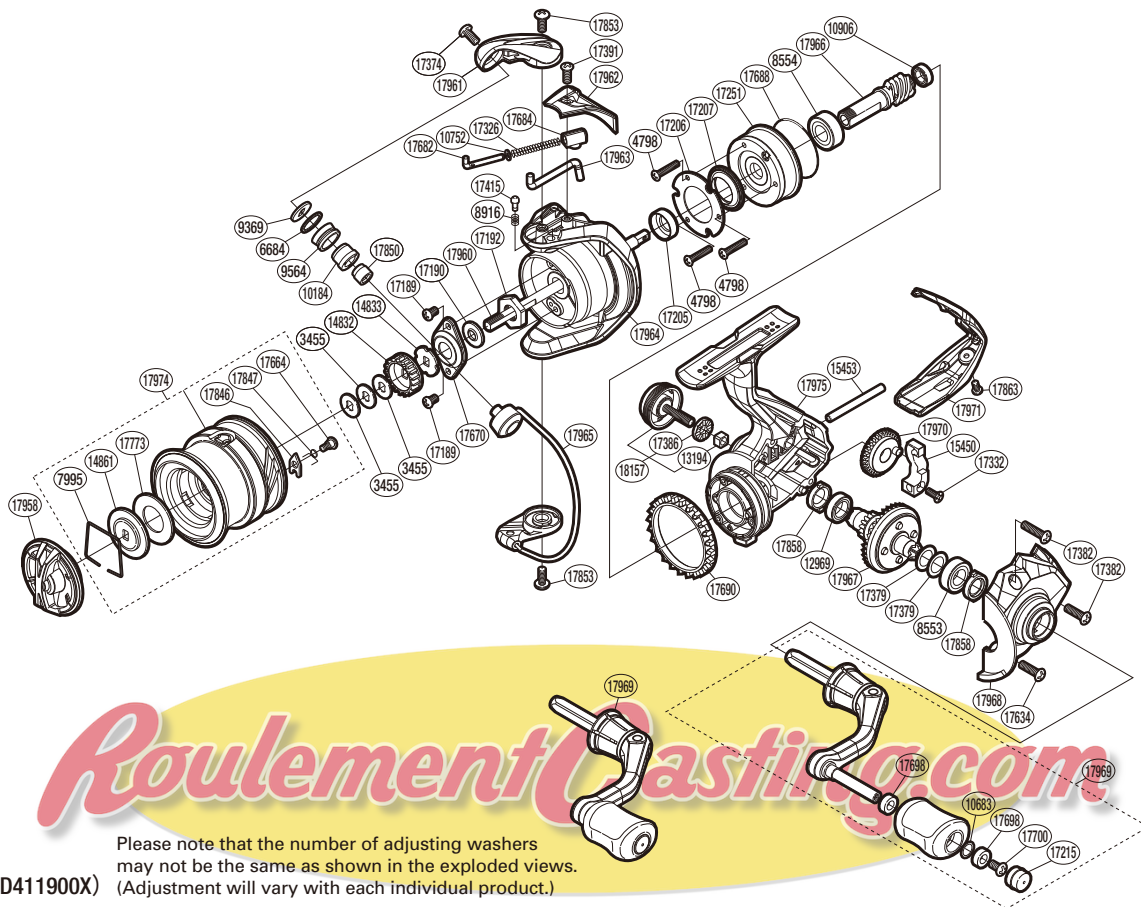

# SHIMANO

### NAS-C2000SFB

Part No.	Description	Part No.	Description	Part No.	Description
RD 3455	Spool Washer	RD17205	Rotor Ring	RD17846	Drag Click
RD 4798	Screw	RD17206	Roller Clutch Reinforce	RD17847	Drag Click Spring
RD 6684	Line Roller Spacer	RD17207	Roller Clutch Water Proof	RD17850	Line Roller Collar
RD 7995	Drag Washers Retainer	RD17215	Handle Knob Seal	RD17853	Screw
RD 8553	Ball Bearing	RD17251	Roller Clutch Assembly	RD17858	Bearing Water Proof
RD 8554	Ball Bearing	RD17326	Bail Spring	RD17863	Screw
RD 8916	Click Spring	RD17332	Screw	RD17958	Drag Knob
RD 9369	Line Roller Washer	RD17374	Screw	RD17960	Main Shaft
RD 9564	Line Roller	RD17379	Washer	RD17961	Bail Arm
RD10184	Line Roller Bushing	RD17382	Screw	RD17962	Bail Spring Cover
RD10683	Washer	RD17386	Handle Screw Cap Spacer	RD17963	Bail Trip Lever
RD10752	Bail Spring Guide A Support	RD17391	Screw	RD17964	Rotor
RD10906	Ball Bearing	RD17415	Click Pin	RD17965	Bail Assembly
RD12969	Ball Bearing	RD17634	Screw	RD17966	Pinion Gear
RD13194	Handle Screw Lock	RD17664	Screw	RD17967	Drive Gear
RD14832	Spool Support A	RD17670	Rotor Nut Lock Plate	RD17968	Side Cover
RD14833	Spool Support B	RD17682	Bail Spring Guide A	RD17969	Handle Assembly
RD14861	Key Washer	RD17684	Bail Spring Seat	RD17970	Oscillating Gear
RD15450	Oscillating Slider	RD17688	O Ring	RD17971	Rear Protector
RD15453	Oscillating Guide	RD17690	Friction Ring	RD17974	Spool Assembly
RD17189	Screw	RD17698	Handle Knob Bushing	RD17975	Body
RD17190	Bearing Water Proof	RD17700	Screw	RD18157	Handle Screw Cap
RD17192	Rotor Nut	RD17773	Drag Washer		