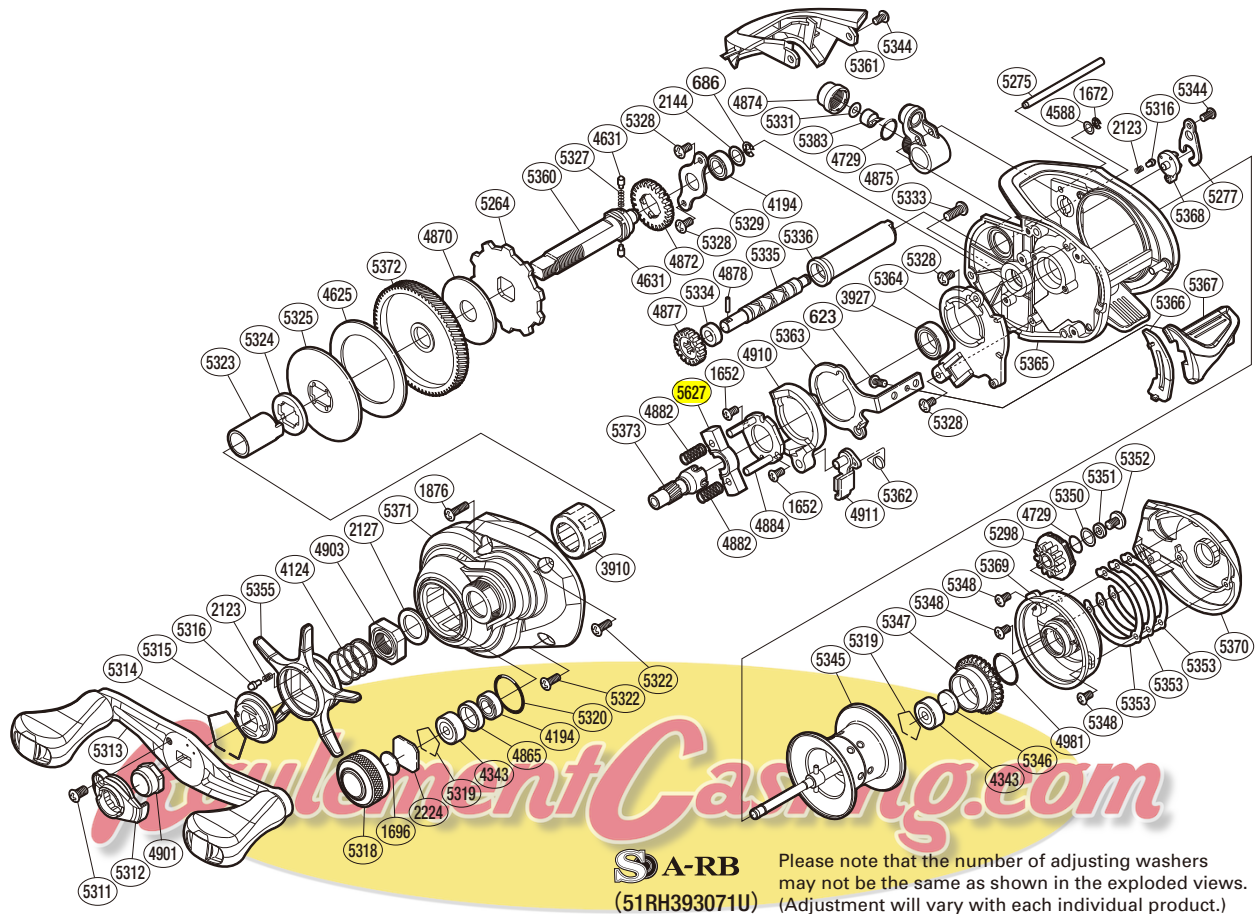

SHIMANO

CURADO S A-RB

CU-71XG

S A-RB
(51RH393071U)

Please note that the number of adjusting washers may not be the same as shown in the exploded views. (Adjustment will vary with each individual product.)