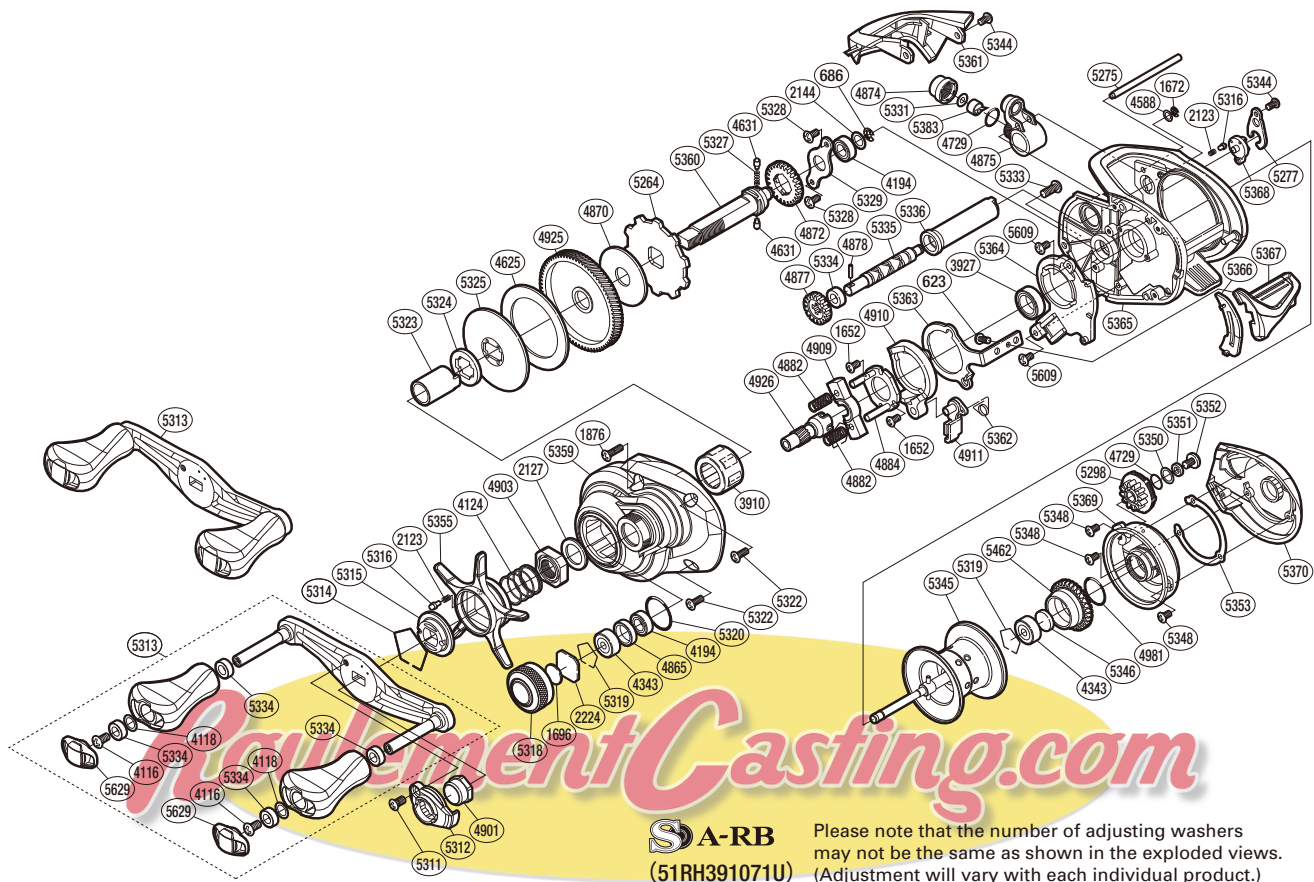

# SHIMANO

CURADO SA-RB

CU-71HG

Please note that the number of adjusting washers may not be the same as shown in the exploded views. (Adjustment will vary with each individual product.)

Part No.	Description	Part No.	Description	Part No.	Description
BNT0623	Screw	BNT4901	Handle Nut	BNT5334	Bushing
BNT0686	E Lock	BNT4903	Star Drag Nut	BNT5335	Worm Shaft
BNT1652	Screw	BNT4909	Yoke	BNT5336	Level Wind Guard
BNT1672	E Lock	BNT4910	Clutch Cam	BNT5344	Screw
BNT1696	Cast Control Spacer	BNT4911	Clutch Pawl	BNT5345	Spool Assembly
BNT1876	Screw	BNT4925	Drive Gear	BNT5346	Spacer B
BNT2123	Click Spring	BNT4926	Pinion Gear	BNT5348	Screw
BNT2127	Star Drag Spacer	BNT4981	O Ring	BNT5350	Washer
BNT2144	Washer	BNT5264	Anti-Reverse Ratchet	BNT5351	Br Dial Spacer
BNT2224	Spool Tension Spacer	BNT5275	Stabilizer Bar	BNT5352	Screw
BNT3910	Roller Clutch Bearing	BNT5277	Cam Lever Retainer	BNT5353	Washer
BNT3927	Ball Bearing	BNT5298	Brake Dial	BNT5355	Star Drag
BNT4116	Screw	BNT5311	Screw	BNT5359	Left Side Plate
BNT4118	Washer	BNT5312	Handle Nut Plate	BNT5360	Drive Shaft
BNT4124	Star Drag Spring	BNT5313	Handle Assembly	BNT5361	Level Wind Protector
BNT4194	Ball Bearing	BNT5314	Click Plate Retainer	BNT5362	Clutch Pawl Spring
BNT4343	Ball Bearing	BNT5315	Star Drag Click Plate	BNT5363	Clutch Plate
BNT4588	Washer	BNT5316	Click Pin	BNT5364	Clutch Guard
BNT4625	Drag Washer	BNT5318	Cast Control Cap	BNT5365	Frame
BNT4631	Idle Gear Pin	BNT5319	Bearing Retainer	BNT5366	Clutch Bar Guide
BNT4729	O Ring	BNT5320	O Ring	BNT5367	Clutch Bar
BNT4865	Bearing Spacer	BNT5322	Screw	BNT5368	B Side Plate Cam Lever
BNT4870	Drag Washer	BNT5323	Roller Clutch Inner Tube	BNT5369	Brake Case
BNT4872	Idle Gear	BNT5324	Key Washer Spacer	BNT5370	Right Side Plate
BNT4874	Pawl Cap	BNT5325	Key Washer	BNT5383	Line Guide Pawl
BNT4875	Line Guide	BNT5327	Idle Gear Spring	BNT5462	Brake Ring Gear
BNT4877	Idle Gear	BNT5328	Screw	BNT5609	Screw
BNT4878	Worm Shaft Pin	BNT5329	Drive Shaft Retainer	BNT5629	Handle Knob Seal
BNT4882	Yoke Spring	BNT5331	Spacer		
BNT4884	Clutch Cam Retainer	BNT5333	Screw	BNT4692	B-100 Oil (accessory)